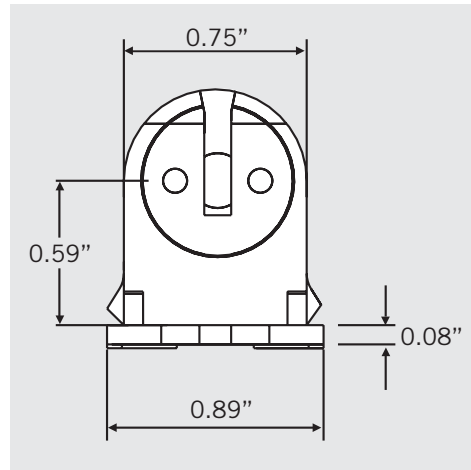

## KT-SOCKET-T5-S

**DESCRIPTION:** Short Miniature Bi-Pin G5 Base, Non-Shunted, For T5 Lamps.

### DIMENSIONS

FRONT VIEW

SIDE VIEW