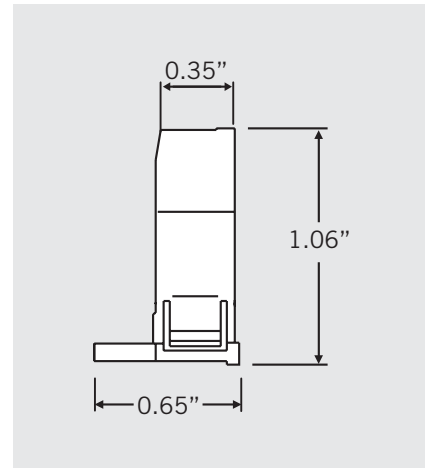

## KT-SOCKET-T5-S

**DESCRIPTION:** Short Miniature Bi-Pin G5 Base, Non-Shunted, For T5 Lamps.

### DIMENSIONS

FRONT VIEW

SIDE VIEW