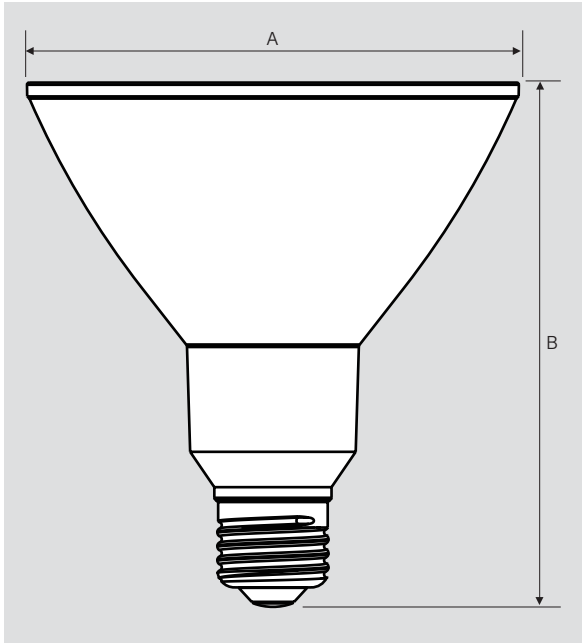

BASE TYPE: E26 (Medium)

WATTAGE: 12.5W

COLOR TEMPERATURE: 2700–5000K

COLOR RENDERING INDEX (CRI): > 80

WARRANTY: 3 Years

RATED LIFE: L70 (25,000 Hours)

TYPICAL APPLICATIONS

- Track Lighting
- Display
- Flood and SpotLighting
- Outdoor fixtures (with suitable protection from the elements)

PRODUCT FEATURES

- 80%+ energy savings and less heat generation vs legacy equivalents
- 25,000 hr lifetime means fewer replacements and lower maintenance cost
- Precision crafted optics for beam angle control
- Durable plastic housing for lower risk of breakage
- ANSI compliant construction ensures fit for intended applications
- Suitable for use in enclosed, recessed fixtures
- Suitable for dry, damp, and wet locations
- Suitable for use with dimmers
- PF > 0.90
- Operating temperature range: 4°F/–20°C to 95°F/35°C
- Complies with FCC Part 15

KT-LED13PAR38-NF-8XX / G2

120W REPLACEMENT LAMP

PHYSICAL SPECIFICATIONS

LAMP DIMENSIONS

A (Diameter)	4.80"
B (Length)	5.20"

BASE TYPE: E26 (Medium)

PACKAGING

Carton Quantity	24 pcs
Carton Dimensions	16.69" × 11.93" × 12.24"