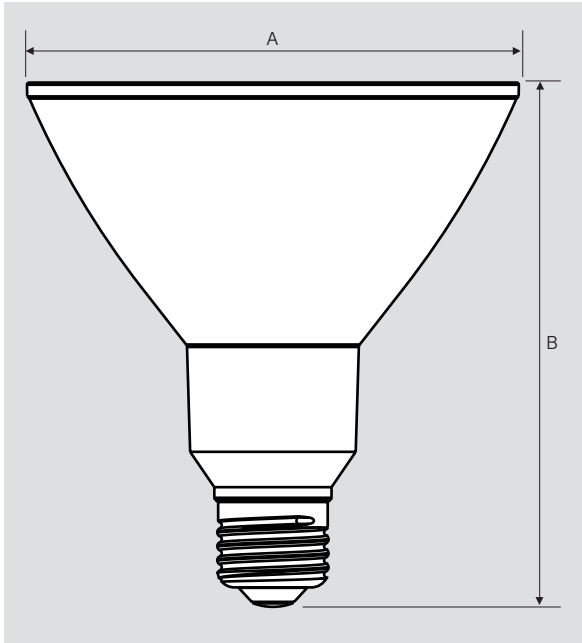

### PRODUCT FEATURES

- 80%+ energy savings and less heat generation vs legacy equivalents
- 25,000 hr lifetime means fewer replacements and lower maintenance cost
- Precision crafted optics for beam angle control
- Durable plastic housing for lower risk of breakage
- ANSI compliant construction ensures fit for intended applications
- UL & Energy Star listed
- Suitable for use in enclosed, recessed fixtures
- Suitable for dry, damp, and wet locations
- Suitable for use with dimmers
- PF > 0.90
- Operating temperature range: 4°F/–20°C to 95°F/35°C
- Complies with FCC Part 15

### LAMP DIMENSIONS

A (Diameter)	4.80"
B (Length)	5.20"

BASE TYPE: E26 (Medium)