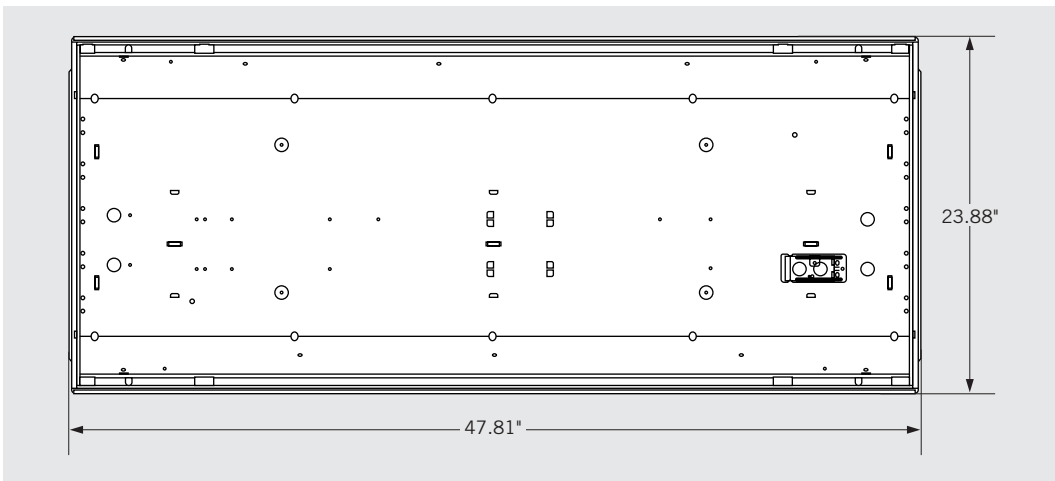

### APPLICATION

Used for indoor highbay, lowbay, warehouse and general lighting applications.

### PRODUCT DIMENSIONS