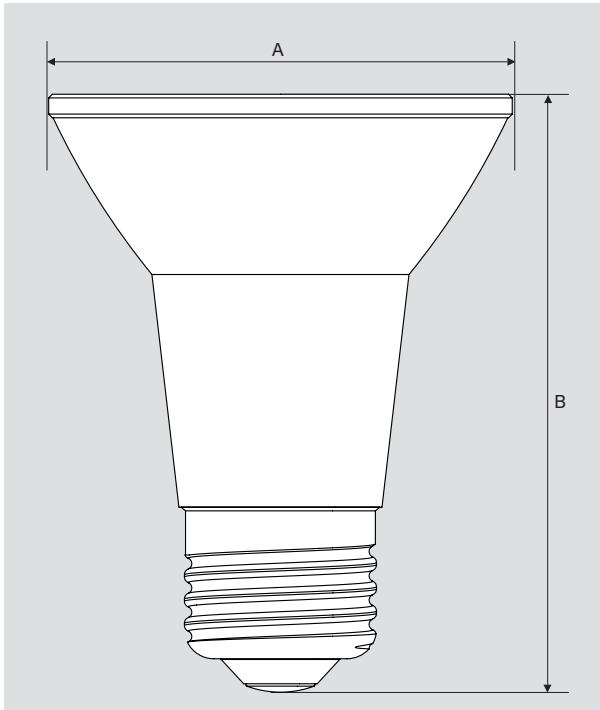

KT-LED6PAR20-F-9XX /G2

50W REPLACEMENT LAMP

DESCRIPTION

6.5W PAR20 Lamp | 2700–5000K |
 ≥ 90 CRI | Standard Long Neck Flood

Enclosed
Fixture Rated

LAMP TYPE: PAR20

BASE TYPE: E26 (Medium)

WATTAGE: 6.5W

PRODUCT FEATURES

- 80%+ energy savings and less heat generation vs legacy equivalents
- 25,000 hr lifetime means fewer replacements and lower maintenance cost
- Precision crafted optics for beam angle control
- Durable plastic housing for lower risk of breakage
- ANSI compliant construction ensures fit for intended applications
- Suitable for use in enclosed, recessed fixtures
- Suitable for dry, damp, and wet locations
- Suitable for use with dimmers
- PF > 0.90
- Operating temperature range: 4°F/–20°C to 95°F/35°C
- Complies with FCC Part 15
- Title 20 compliant
- Title 24 JAB compliant (except 5000K lamps)

PERFORMANCE SPECIFICATIONS

Keystone Catalog Number	Base Type	Rated Lamp Wattage	Legacy Equivalent Wattage	Color Temp	Lumens	Efficacy	Input Voltage	CRI	Beam Angle	Dimmable
KT-LED6PAR20-F-927 /G2	E26	6W	50W halogen	2700K	500	83 lm/W	120V	≥90	40°	Yes
KT-LED6PAR20-F-930 /G2	E26	6W	50W halogen	3000K	500	83 lm/W	120V	≥90	40°	Yes
KT-LED6PAR20-F-940 /G2	E26	6W	50W halogen	4000K	500	88 lm/W	120V	≥90	40°	Yes
KT-LED6PAR20-F-950 /G2	E26	6W	50W halogen	5000K	500	88 lm/W	120V	≥90	40°	Yes

KT-LED6PAR20-F-9XX /G2

50W REPLACEMENT LAMP

PHYSICAL SPECIFICATIONS

LAMP DIMENSIONS

A (Diameter)	2.48"
B (Length)	3.19"

BASE TYPE: E26 (Medium)

PACKAGING

Carton Quantity	72 pcs
Carton Dimensions	8.31" x 19.37" x 8.66"
Carton Weight	13.5 lbs