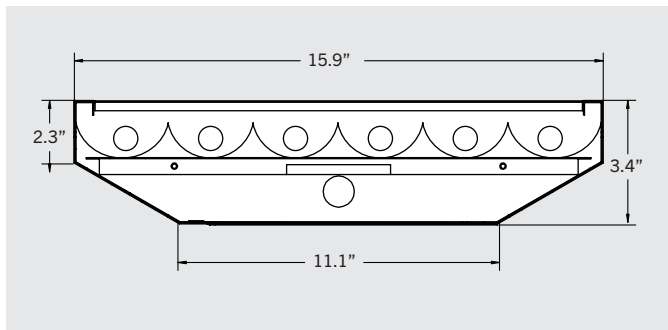

PHYSICAL SPECIFICATIONS

Note: In order for UL safety certification to be valid, only Keystone lamps may be installed in the fixture as per product label.

ORDERING INFORMATION

CATALOG NUMBER	CARTON QTY.	EASY CODE	UPC
KT-DDHBLEDT8-4-6L	1	POZ-55	843654123189