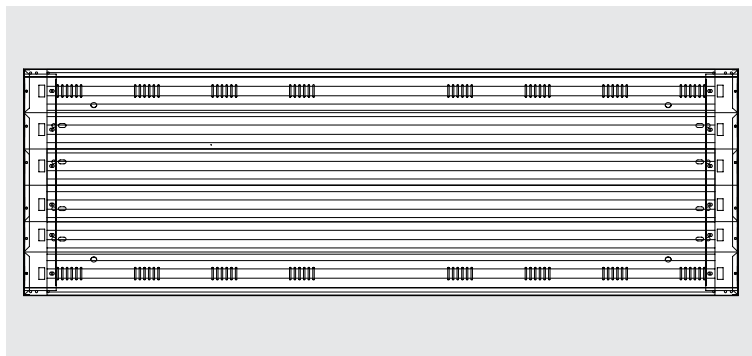

PHYSICAL SPECIFICATIONS

Note: In order for UL safety certification to be valid, only Keystone lamps may be installed in the fixture as per product label.

ORDERING INFORMATION

CATALOG NUMBER	CARTON QTY.	EASY CODE	UPC
KT-DDHBLEDT8-4-6L	1	POZ-55	843654123189