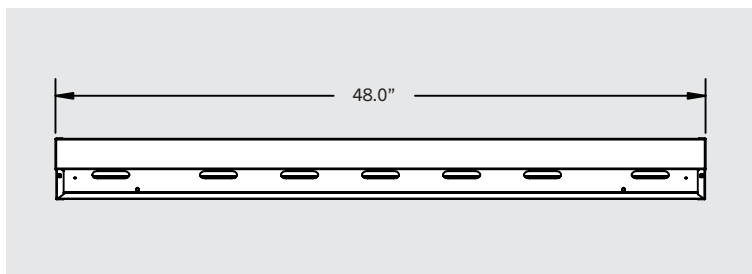

PHYSICAL SPECIFICATIONS

Note: In order for UL safety certification to be valid, only Keystone lamps may be installed in the fixture as per product label.

ORDERING INFORMATION

CATALOG NUMBER	CARTON QTY.	EASY CODE	UPC
KT-DDHBLEDT8-4-6L	1	POZ-55	843654123189