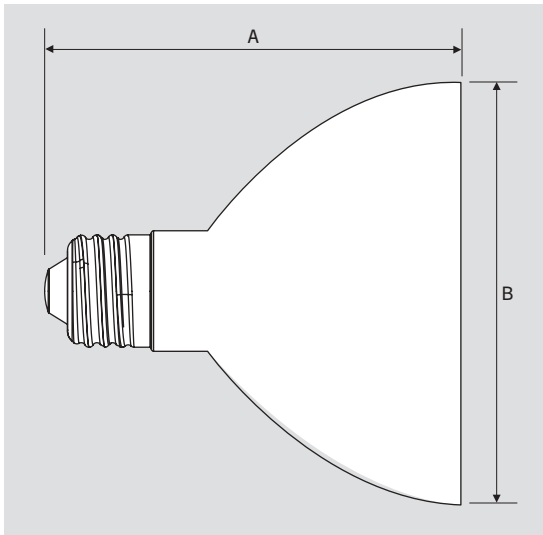

ELECTRICAL AND PERFORMANCE SPECIFICATIONS

Keystone Catalog Number	Description	Color Temp	Input Voltage	Rated Lamp Wattage	Legacy Equivalent Wattage	Base Type	Lumens	CRI	Light Distribution	Dimmable	Efficacy
KT-LED18PAR38-NF-830	Commercial PAR38 bulb. Universal input voltage, Narrow flood, Non-dimmable	3000K	120–277V	18W	100W halogen	E26	1950 L	>80	25	No	108 lm/W
KT-LED18PAR38-NF-840	Commercial PAR38 bulb. Universal input voltage, Narrow flood, Non-dimmable	4000K	120–277V	18W	100W halogen	E26	2060 L	>80	25	No	114 lm/W
KT-LED18PAR38-NF-850	Commercial PAR38 bulb. Universal input voltage, Narrow flood, Non-dimmable	5000K	120–277V	18W	100W halogen	E26	2100 L	>80	25	No	114 lm/W
KT-LED18PAR38-F-830	Commercial PAR38 bulb. Universal input voltage, Standard flood, Non-dimmable	3000K	120–277V	18W	100W halogen	E26	1950 L	>80	40	No	108 lm/W
KT-LED18PAR38-F-840	Commercial PAR38 bulb. Universal input voltage, Standard flood, Non-dimmable	4000K	120–277V	18W	120W halogen	E26	2060 L	>80	40	No	114 lm/W
KT-LED18PAR38-F-850	Commercial PAR38 bulb. Universal input voltage, Standard flood, Non-dimmable	5000K	120–277V	18W	120W halogen	E26	2100 L	>80	40	No	114 lm/W

KT-LED18PAR38-X-8XX

REPLACEMENT LAMP

PHYSICAL CHARACTERISTICS

RATED LIFE

L70 (Hours)	50,000
-------------	--------

PACKAGING

Carton Quantity	12 pcs
Carton Dimensions	17.72" x 12" x 13"
Carton Weight	20.84 lbs

LAMP DIMENSIONS

A (Length)	5.03"
B (Diameter)	4.73"

BASE TYPE: E26 (Medium)

ORDERING INFORMATION

ORDER CODE	PACK QTY.	EASY CODE	UPC
KT-LED18PAR38-NF-830	TBD	AVN-59	843654122946
KT-LED18PAR38-NF-840	TBD	WMH-86	843654122953
KT-LED18PAR38-NF-850	TBD	LHR-73	843654122960
KT-LED18PAR38-F-830	TBD	YBY-12	843654122977
KT-LED18PAR38-F-840	TBD	UNW-29	843654122984
KT-LED18PAR38-F-850	TBD	EAR-65	843654122991