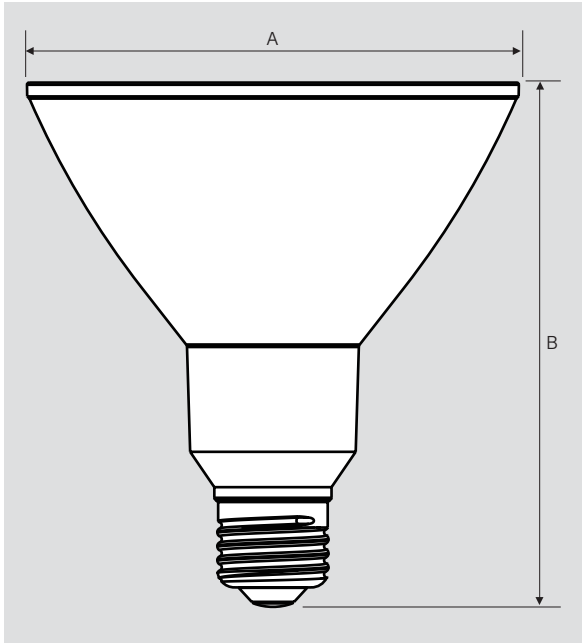

### PRODUCT FEATURES

- 80%+ energy savings and less heat generation vs legacy equivalents
- 25,000 hr lifetime means fewer replacements and lower maintenance cost
- Precision crafted optics for beam angle control
- Durable plastic housing for lower risk of breakage
- ANSI compliant construction ensures fit for intended applications
- Suitable for use in enclosed, recessed fixtures
- Suitable for dry, damp, and wet locations
- Suitable for use with dimmers
- PF > 0.90
- Operating temperature range: 4°F/–20°C to 95°F/35°C
- Complies with FCC Part 15

### LAMP DIMENSIONS

A (Diameter)	4.80"
B (Length)	5.20"

BASE TYPE: E26 (Medium)