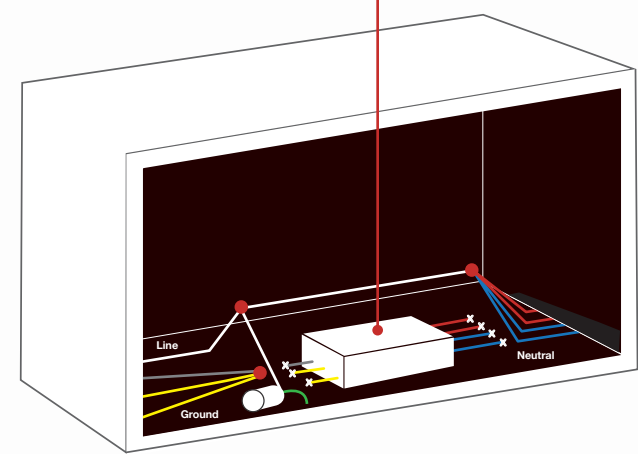

### EVEN LIGHT DISTRIBUTION

Optical lenses cover each LED chip, eliminating hot spots

### LARGE HEAT SINK

Provides optimal dissipation

### BYPASS THE BALLAST

With our integral driver, you can run directly off line voltage—no external driver or ballast necessary

### CONVENIENT FOR NEW BUILDS

For new cabinets less than 36" deep, space tubes 12" apart and 6" from the face of the cabinet to ensure smooth, even light distribution

SCAN QR CODE  
to learn more