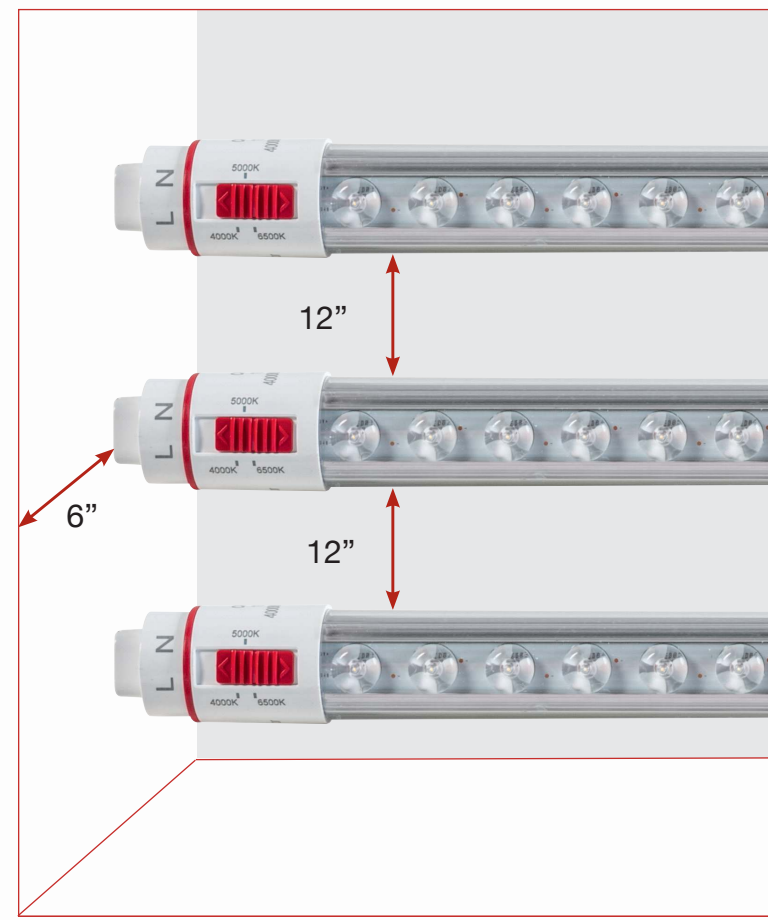

### LARGE HEAT SINK

Provides optimal dissipation

### CONVENIENT FOR NEW BUILDS

For new cabinets less than 36" deep, space tubes 12" apart and 6" from the face of the cabinet to ensure smooth, even light distribution

SCAN QR CODE  
to learn more