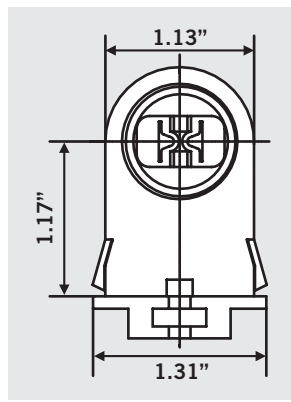

RECESSED DOUBLE CONTACT SOCKETS

KT-SOCKET-RDC-PE

DESCRIPTION: Recessed Double Contact Socket with Plunger End for HO Lamps

DIMENSIONS

FRONT VIEW

SIDE VIEW

KT-SOCKET-RDC-SE

DESCRIPTION: Recessed Double Contact Socket with Stationary End for HO Lamps

DIMENSIONS

FRONT VIEW

SIDE VIEW