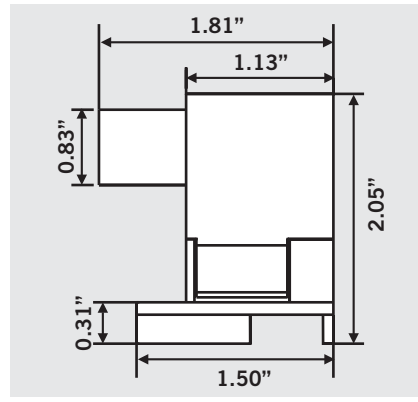

RECESSED DOUBLE CONTACT SOCKETS

KT-SOCKET-RDC-PE

DESCRIPTION: Recessed Double Contact Socket with Plunger End for HO Lamps

DIMENSIONS

FRONT VIEW

SIDE VIEW

KT-SOCKET-RDC-SE

DESCRIPTION: Recessed Double Contact Socket with Stationary End for HO Lamps

DIMENSIONS

FRONT VIEW

SIDE VIEW