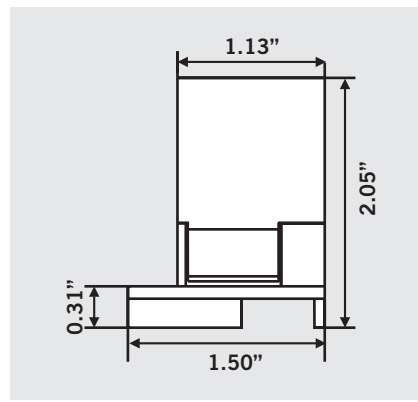

RECESSED DOUBLE CONTACT SOCKETS

KT-SOCKET-RDC-PE

DESCRIPTION: Recessed Double Contact Socket with Plunger End for HO Lamps

DIMENSIONS

FRONT VIEW

SIDE VIEW

KT-SOCKET-RDC-SE

DESCRIPTION: Recessed Double Contact Socket with Stationary End for HO Lamps

DIMENSIONS

FRONT VIEW

SIDE VIEW