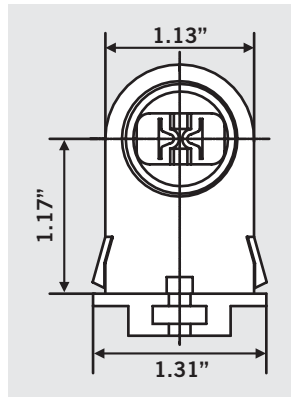

RECESSED DOUBLE CONTACT SOCKETS

KT-SOCKET-RDC-PE

DESCRIPTION: Recessed Double Contact Socket with Plunger End for HO Lamps

DIMENSIONS

FRONT VIEW

SIDE VIEW

KT-SOCKET-RDC-SE

DESCRIPTION: Recessed Double Contact Socket with Stationary End for HO Lamps

DIMENSIONS

FRONT VIEW

SIDE VIEW