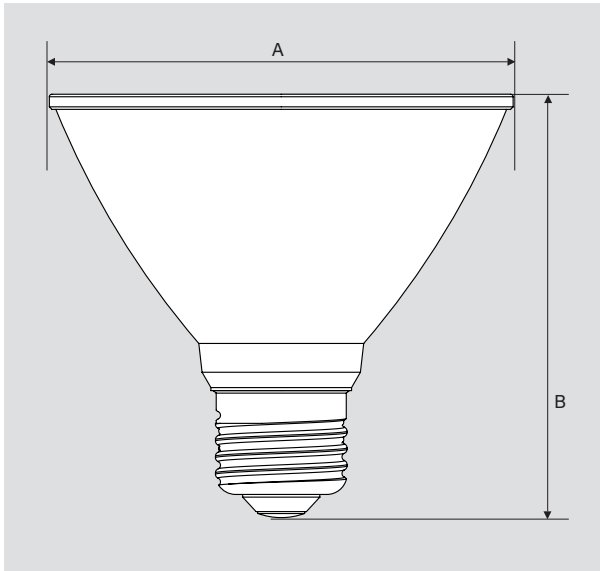

KT-LED8PAR30S-F-9XX /G2

75W REPLACEMENT LAMP

PHYSICAL SPECIFICATIONS

LAMP DIMENSIONS

A (Diameter)	3.62"
B (Length)	3.31"

BASE TYPE: E26 (Medium)

PACKAGING

Carton Quantity	48 pcs
Carton Dimensions	10.31" × 18.50" × 13.46"
Carton Weight	13.5 lbs