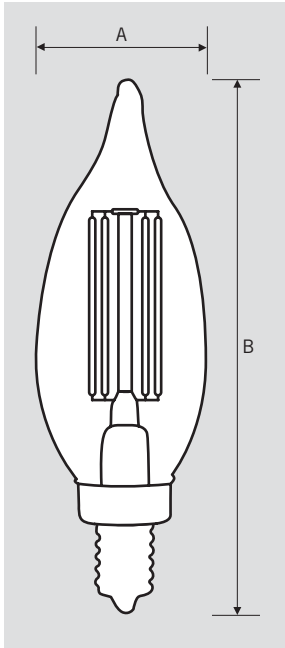

ESSENTIAL SERIES

GENERAL PURPOSE LED BULBS

KT-LED4.5FCA11-E12-822-A REPLACEMENT LAMP

DESCRIPTION

4.5W CA11 Lamp | 2200K | ≥80 CRI | Bent-tip Amber Chandelier

LAMP TYPE: Filament CA11
BASE TYPE: E12 (Candelabra)
WATTAGE: 4.5W
COLOR TEMPERATURE: 2200K
COLOR RENDERING INDEX (CRI): ≥80
WARRANTY: 3 Years
RATED LIFE: L70 (15,000 Hours)

ELECTRICAL AND PERFORMANCE SPECIFICATIONS

Keystone Catalog Number	Description	Color Temp*	Input Voltage	Rated Lamp Wattage	Legacy Equivalent Wattage	Lumens	Efficacy	CRI	Base Type	Beam Angle	Dimmable
KT-LED4.5FCA11-E12-822-A	CA11 bent-tip chandelier filament bulb; Amber; Dimmable	2200K	120V	4.5W	40W incandescent	300 lm	67 lm/W	≥80	E12	360°	Yes

* Color Uniformity: CCT (Correlated Color Temperature) range as per guidelines outlined in ANSI C78.377-2017

KT-LED4.5FCA11-E12-822-A

REPLACEMENT LAMP

PHYSICAL CHARACTERISTICS

LAMP DIMENSIONS

A (Diameter)	1.26"
B (Length)	3.94"

BASE TYPE: E12 (Candelabra)

RATED LIFE

L70 (Hours)	15,000
-------------	--------

PACKAGING

Carton Quantity	24 pcs
Carton Dimensions	11.42" × 7.68" × 5.51"
Carton Weight	2.65 lbs

ORDERING INFORMATION

ORDER CODE	CARTON QUANTITY	ENERGY STAR UNIQUE ID	EASY CODE	UPC
KT-LED4.5FCA11-E12-822-A	24 pcs	2365952	RFP-27	843654129808