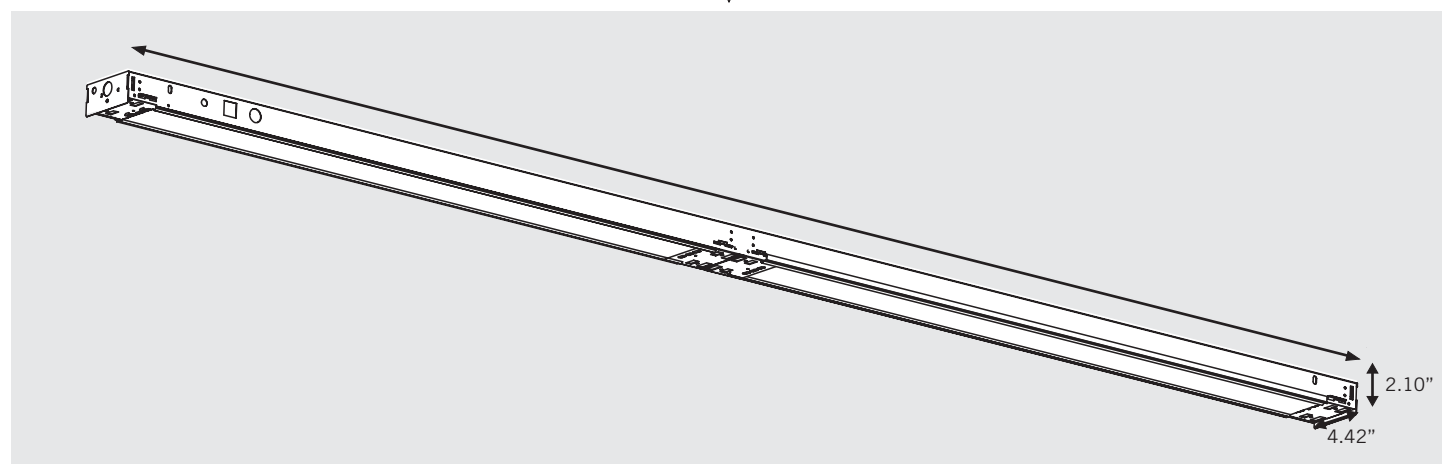

### DESCRIPTION

8' LED tube ready strip fixture, 4 lamp. (lamps sold separately)

### PRODUCT FEATURES

- Designed for use with single ended wiring (type B) LED T8 tubes; includes Pre-Wired Sockets
- Post painted white steel body
- Rated for dry and damp locations
- Designed only for use with Keystone single ended wiring DirectDrive LED lamps: 25W max per lamp

### PRODUCT DIMENSIONS

**Note:** In order for UL safety certification to be valid, only Keystone lamps may be installed in the fixture as per product label.