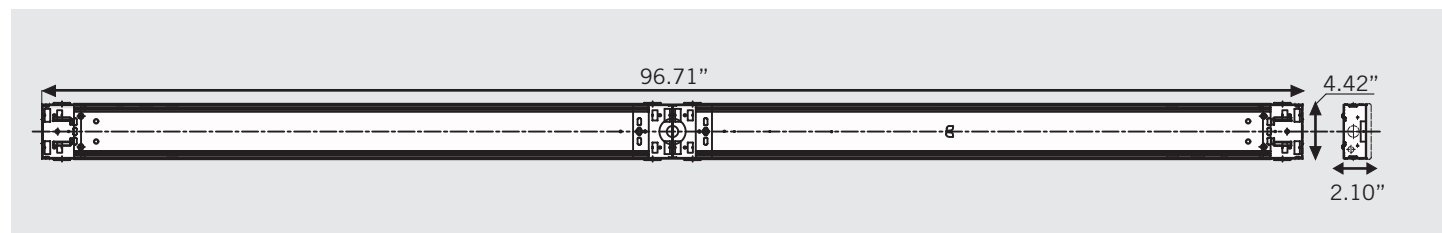

### DESCRIPTION

8' LED tube ready strip fixture, 4 lamp. (lamps sold separately)

### PRODUCT FEATURES

- Designed for use with single ended wiring (type B) LED T8 tubes; includes Pre-Wired Sockets
- Post painted white steel body
- Rated for dry and damp locations
- Designed only for use with Keystone single ended wiring DirectDrive LED lamps: 25W max per lamp

### PRODUCT DIMENSIONS

**Note:** In order for UL safety certification to be valid, only Keystone lamps may be installed in the fixture as per product label.