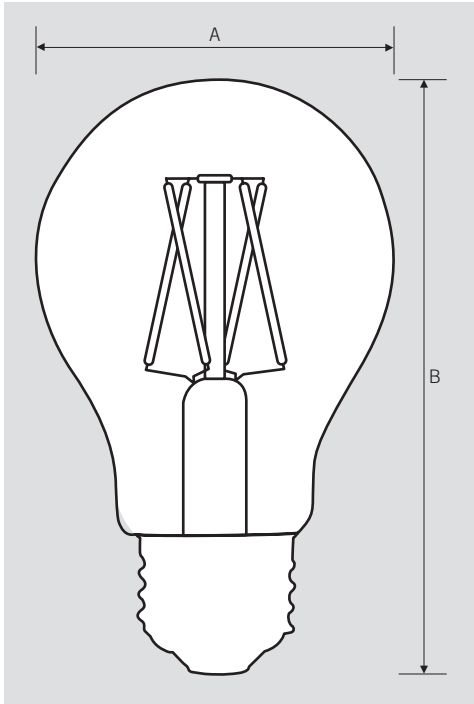

ELECTRICAL AND PERFORMANCE SPECIFICATIONS

Keystone Catalog Number	Description	Color Temp*	Input Voltage	Rated Lamp Wattage	Legacy Equivalent Wattage	Lumens	Efficacy	CRI	Base Type	Beam Angle	Dimmable
KT-LED5FA19-E26-822-A	A19 filament bulb; Amber; Dimmable	2200K	120V	5W	40W incandescent	450 lm	90 lm/W	≥ 80	E26	360°	Yes

* Color Uniformity: CCT (Correlated Color Temperature) range as per guidelines outlined in ANSI C78.377-2017

KT-LED5FA19-E26-822-A

REPLACEMENT LAMP

PHYSICAL CHARACTERISTICS

LAMP DIMENSIONS

A (Diameter)	2.36"
B (Length)	4.33"