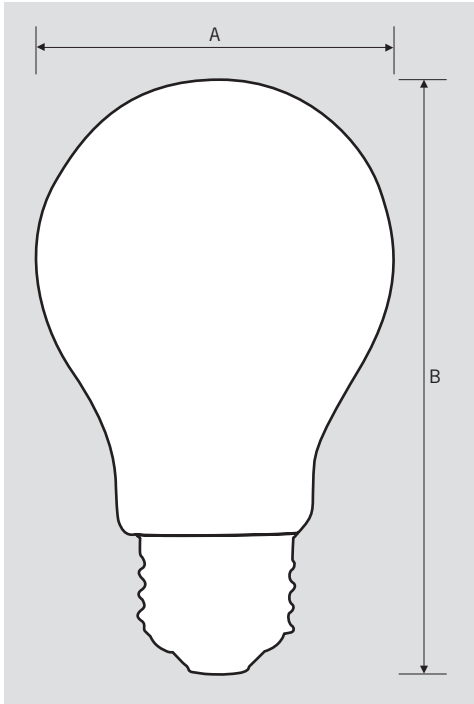

### ELECTRICAL AND PERFORMANCE SPECIFICATIONS

Keystone Catalog Number	Description	Color Temp*	Input Voltage	Rated Lamp Wattage	Legacy Equivalent Wattage	Lumens	Efficacy	CRI	Base Type	Beam Angle	Dimmable
KT-LED8FA19-E26-927-F	A19 filament bulb; Frosted; Dimmable	2700K	120V	8W	60W incandescent	800 lm	100 lm/W	$\geq 90$	E26	360°	Yes
KT-LED8FA19-E26-930-F	A19 filament bulb; Frosted; Dimmable	3000K	120V	8W	60W incandescent	800 lm	100 lm/W	$\geq 90$	E26	360°	Yes
KT-LED8FA19-E26-950-F	A19 filament bulb; Frosted; Dimmable	5000K	120V	8W	60W incandescent	800 lm	100 lm/W	$\geq 90$	E26	360°	Yes

#### LAMP DIMENSIONS

A (Diameter)	2.36"
B (Length)	4.33"

BASE TYPE: E26 (Medium)