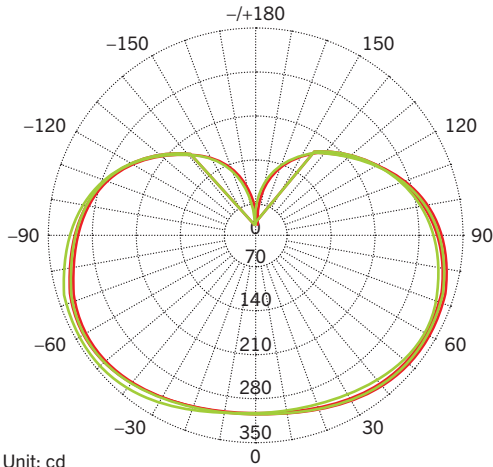

PERFORMANCE SPECIFICATIONS

Keystone Catalog Number	Related Lamp Wattage	Color Temp	Lumens	Efficacy	Input Voltage	Legacy Equivalent Wattage	Base Type	Dimmable*	Light Distribution	CRI
KT-LED25A23-O-EX39-830-DIM /G2	24W	3000K	3200	133 lm/W	120-277V	200W incand./100W HID	EX39	yes	330°	>80
KT-LED25A23-O-EX39-840-DIM /G2	24W	4000K	3200	133 lm/W	120-277V	200W incand./100W HID	EX39	yes	330°	>80
KT-LED25A23-O-EX39-850-DIM /G2	24W	5000K	3200	133 lm/W	120-277V	200W incand./100W HID	EX39	yes	330°	>80

*Note: Lamp is TRIAC dimmable only at 120v.

KT-LED25A23-0-EX39-8XX-DIM /G2

200W REPLACEMENT LAMP

PHOTOMETRIC SPECIFICATIONS

POLAR CANDELA DISTRIBUTION

Unit: cd
 C0 / 180,276.7
 C90 / 270,277.6

SPECTRAL DISTRIBUTION

RATED LIFE

L70 (Hours)	50,000
-------------	--------

PHYSICAL SPECIFICATIONS

LAMP DIMENSIONS

A (Length)	6.69"
B (Diameter)	3.23"

BASE TYPE: EX39 (Mogul)

PACKAGING

Carton Quantity	12 pcs
Carton Dimensions	14.17" x 10.63" x 7.36"
Carton Weight	10 lbs