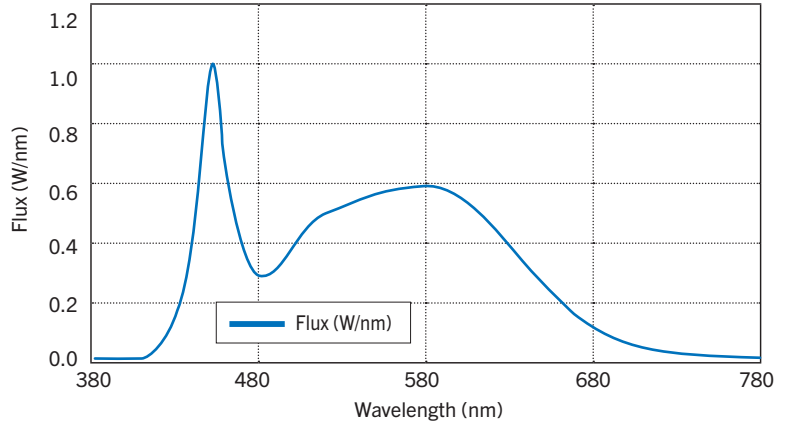

PERFORMANCE SPECIFICATIONS

Keystone Catalog Number	Related Lamp Wattage	Color Temp	Lumens	Efficacy	Input Voltage	Legacy Equivalent Wattage	Base Type	Dimmable*	Light Distribution	CRI
KT-LED25A23-O-EX39-830-DIM /G2	24W	3000K	3200	133 lm/W	120-277V	200W incand./100W HID	EX39	yes	330°	>80
KT-LED25A23-O-EX39-840-DIM /G2	24W	4000K	3200	133 lm/W	120-277V	200W incand./100W HID	EX39	yes	330°	>80
KT-LED25A23-O-EX39-850-DIM /G2	24W	5000K	3200	133 lm/W	120-277V	200W incand./100W HID	EX39	yes	330°	>80

*Note: Lamp is TRIAC dimmable only at 120v.

KT-LED25A23-0-EX39-8XX-DIM /G2

200W REPLACEMENT LAMP

PHOTOMETRIC SPECIFICATIONS

POLAR CANDELA DISTRIBUTION

Unit: cd
 C0 / 180,276.7
 C90 / 270,277.6

SPECTRAL DISTRIBUTION