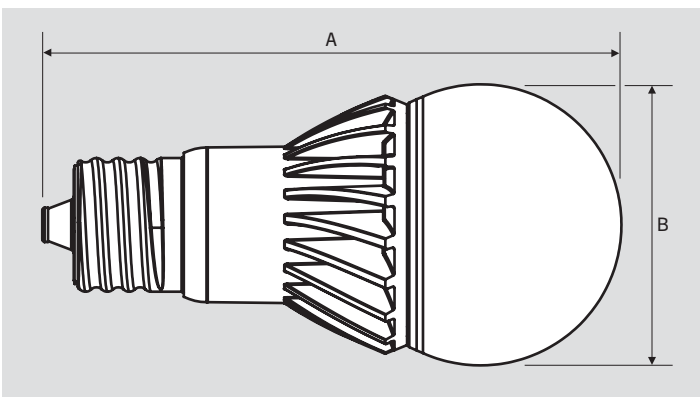

PERFORMANCE SPECIFICATIONS

Keystone Catalog Number	Related Lamp Wattage	Color Temp	Lumens	Efficacy	Input Voltage	Legacy Equivalent Wattage	Base Type	Dimmable*	Light Distribution	CRI
KT-LED25A23-O-EX39-830-DIM /G2	24W	3000K	3200	133 lm/W	120-277V	200W incand./100W HID	EX39	yes	330°	>80
KT-LED25A23-O-EX39-840-DIM /G2	24W	4000K	3200	133 lm/W	120-277V	200W incand./100W HID	EX39	yes	330°	>80
KT-LED25A23-O-EX39-850-DIM /G2	24W	5000K	3200	133 lm/W	120-277V	200W incand./100W HID	EX39	yes	330°	>80

*Note: Lamp is TRIAC dimmable only at 120v.

KT-LED25A23-0-EX39-8XX-DIM /G2

200W REPLACEMENT LAMP

PHOTOMETRIC SPECIFICATIONS

POLAR CANDELA DISTRIBUTION

Unit: cd
 C0 / 180,276.7
 C90 / 270,277.6

SPECTRAL DISTRIBUTION

RATED LIFE

L70 (Hours)	50,000
-------------	--------

PHYSICAL SPECIFICATIONS

LAMP DIMENSIONS

A (Length)	6.69"
B (Diameter)	3.23"

BASE TYPE: EX39 (Mogul)

PACKAGING

Carton Quantity	12 pcs
Carton Dimensions	14.17" x 10.63" x 7.36"
Carton Weight	10 lbs