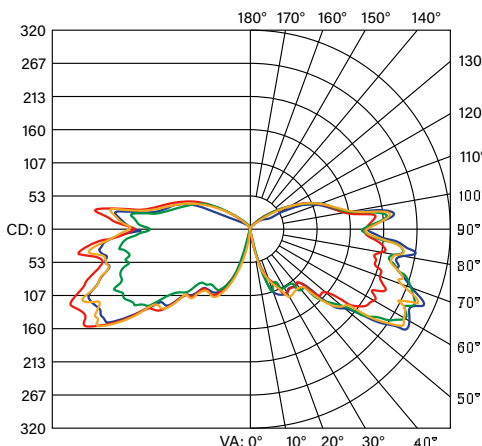

## INTERCHANGEABLE BOLLARD HEADS BOLLARD BASE

### PHOTOMETRIC SPECIFICATIONS (CONE REFLECTOR)

**ISOCANDELA PLOT**

**POLAR CANDELA DISTRIBUTION**

**FLUX DISTRIBUTION**

Zone	Lumens	% Luminaire
0°-30°	115.5	3.6%
30°-60°	780.6	24.6%
60°-80°	494.2	15.6%
80°-90°	100.7	3.2%
0°-30°	117.2	3.7%
30°-60°	777.9	24.5%
60°-80°	482.3	15.2%
80°-90°	96.6	3.0%
90°-100°	91.2	2.9%
100°-180°	113.1	3.6%
<b>Total</b>	<b>3169.3</b>	<b>99.9%</b>

### PHOTOMETRIC SPECIFICATIONS (LOUVERED REFLECTOR)

**ISOCANDELA PLOT**

**POLAR CANDELA DISTRIBUTION**

**FLUX DISTRIBUTION**

Zone	Lumens	% Luminaire
0°-30°	30.5	2.0%
30°-60°	215.7	12.3%
60°-80°	274.1	15.6%
80°-90°	123.4	7.0%
0°-30°	33.5	1.9%
30°-60°	193.5	11.0%
60°-80°	240.5	13.7%
80°-90°	111.9	6.4%
90°-100°	217.4	12.4%
100°-180°	310.7	17.7%
<b>Total</b>	<b>1755.7</b>	<b>100.0%</b>