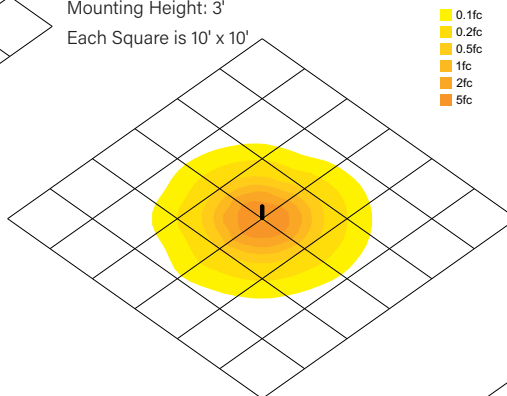

### PHOTOMETRIC SPECIFICATIONS (LOUVERED REFLECTOR)

**ISOCANDELA PLOT**

**POLAR CANDELA DISTRIBUTION**

**FLUX DISTRIBUTION**

Zone	Lumens	% Luminaire
0°-30°	30.5	2.0%
30°-60°	215.7	12.3%
60°-80°	274.1	15.6%
80°-90°	123.4	7.0%
0°-30°	33.5	1.9%
30°-60°	193.5	11.0%
60°-80°	240.5	13.7%
80°-90°	111.9	6.4%
90°-100°	217.4	12.4%
100°-180°	310.7	17.7%
<b>Total</b>	<b>1755.7</b>	<b>100.0%</b>

**FLUX DISTRIBUTION**

Zone	Lumens	% Luminaire
0°-30°	82.0	2.9%
30°-60°	816.2	28.9%
60°-80°	478.4	17.0%
80°-90°	28.1	1.0%
0°-30°	81.5	2.9%
30°-60°	809.1	28.7%
60°-80°	462.3	16.4%
80°-90°	27.0	1.0%
90°-100°	7.3	0.3%
100°-180°	28.6	1.0%
<b>Total</b>	<b>2820.5</b>	<b>100.0%</b>

**BUG Rating: B1-U2-G1**

**PHOTOMETRIC LAYOUT**

**CONE REFLECTOR**

Mounting Height: 3'  
Each Square is 10' x 10'

**LOUVERED REFLECTOR**

Mounting Height: 3'  
Each Square is 10' x 10'

**DECORATIVE HEAD**

Mounting Height: 3'  
Each Square is 10' x 10'