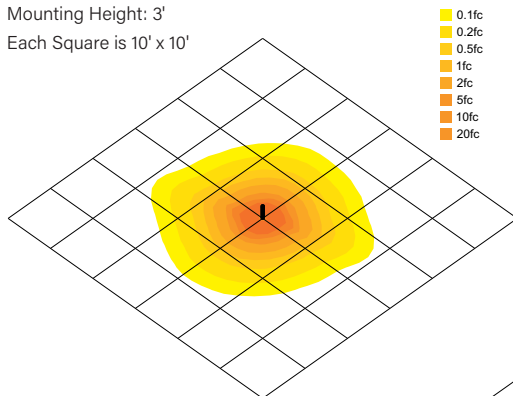

PHOTOMETRIC LAYOUT

CONE REFLECTOR

Mounting Height: 3'
Each Square is 10' x 10'