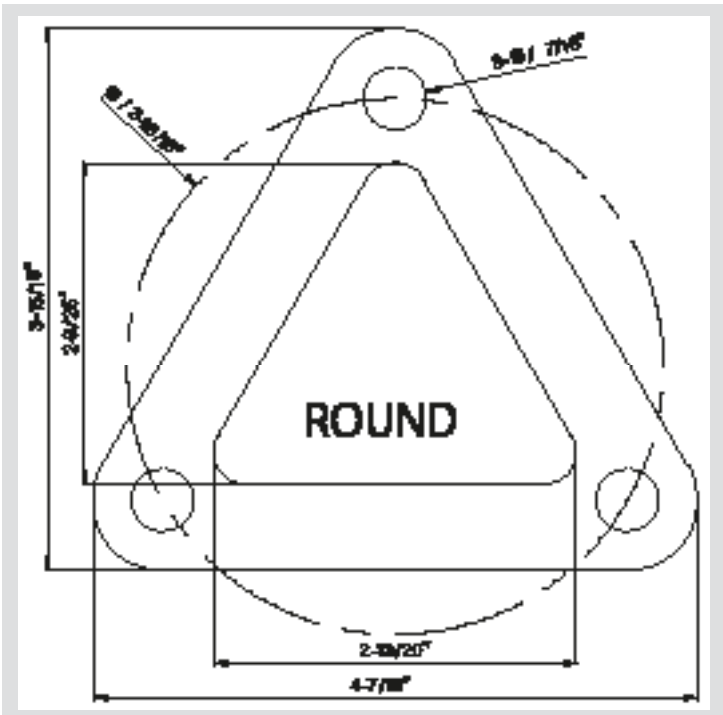

INTERCHANGEABLE BOLLARD HEADS BOLLARD BASE

PHYSICAL SPECIFICATIONS (continued)

ANCHOR BOLT TEMPLATE