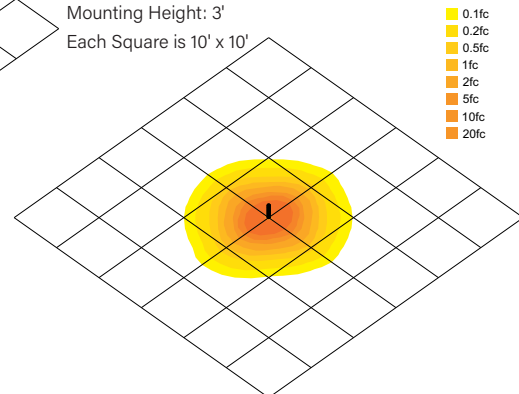

### PHOTOMETRIC SPECIFICATIONS (LOUVERED REFLECTOR)

**ISOCANDELA PLOT**

**POLAR CANDELA DISTRIBUTION**

**FLUX DISTRIBUTION**

Zone	Lumens	% Luminaire
0°-30°	30.5	2.0%
30°-60°	215.7	12.3%
60°-80°	274.1	15.6%
80°-90°	123.4	7.0%
0°-30°	33.5	1.9%
30°-60°	193.5	11.0%
60°-80°	240.5	13.7%
80°-90°	111.9	6.4%
90°-100°	217.4	12.4%
100°-180°	310.7	17.7%
<b>Total</b>	<b>1755.7</b>	<b>100.0%</b>

**FLUX DISTRIBUTION**

Zone	Lumens	% Luminaire
0°-30°	82.0	2.9%
30°-60°	816.2	28.9%
60°-80°	478.4	17.0%
80°-90°	28.1	1.0%
0°-30°	81.5	2.9%
30°-60°	809.1	28.7%
60°-80°	462.3	16.4%
80°-90°	27.0	1.0%
90°-100°	7.3	0.3%
100°-180°	28.6	1.0%
<b>Total</b>	<b>2820.5</b>	<b>100.0%</b>

**BUG Rating: B1-U2-G1**

**PHOTOMETRIC LAYOUT**

**CONE REFLECTOR**

Mounting Height: 3'  
Each Square is 10' x 10'

**LOUVERED REFLECTOR**

Mounting Height: 3'  
Each Square is 10' x 10'

**DECORATIVE HEAD**

Mounting Height: 3'  
Each Square is 10' x 10'