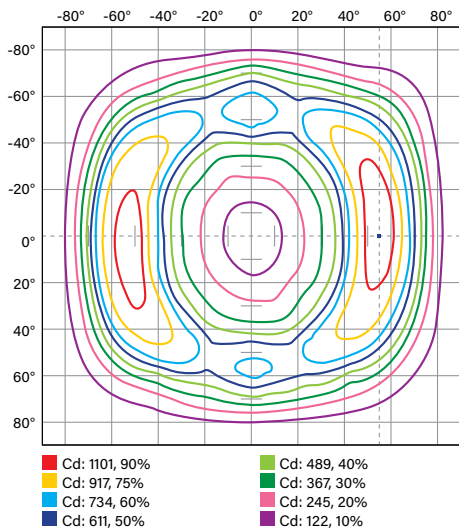

### PHOTOMETRIC SPECIFICATIONS (CONE REFLECTOR)

**ISOCANDELA PLOT**

**POLAR CANDELA DISTRIBUTION**

**FLUX DISTRIBUTION**

Zone	Lumens	% Luminaire
0°-30°	115.5	3.6%
30°-60°	780.6	24.6%
60°-80°	494.2	15.6%
80°-90°	100.7	3.2%
0°-30°	117.2	3.7%
30°-60°	777.9	24.5%
60°-80°	482.3	15.2%
80°-90°	96.6	3.0%
90°-100°	91.2	2.9%
100°-180°	113.1	3.6%
<b>Total</b>	<b>3169.3</b>	<b>99.9%</b>

### PHOTOMETRIC SPECIFICATIONS (LOUVERED REFLECTOR)

**ISOCANDELA PLOT**

**POLAR CANDELA DISTRIBUTION**

**FLUX DISTRIBUTION**

Zone	Lumens	% Luminaire
0°-30°	30.5	2.0%
30°-60°	215.7	12.3%
60°-80°	274.1	15.6%
80°-90°	123.4	7.0%
0°-30°	33.5	1.9%
30°-60°	193.5	11.0%
60°-80°	240.5	13.7%
80°-90°	111.9	6.4%
90°-100°	217.4	12.4%
100°-180°	310.7	17.7%
<b>Total</b>	<b>1755.7</b>	<b>100.0%</b>

**BUG Rating: B1-U3-G2**

*(Photometric Specifications continued on next page)*

**INTERCHANGEABLE BOLLARD HEADS  
BOLLARD BASE**

**PHOTOMETRIC SPECIFICATIONS (DECORATIVE HEAD)**

**ISOCANDELA PLOT**

**POLAR CANDELA DISTRIBUTION**

**FLUX DISTRIBUTION**

Zone	Lumens	% Luminaire
0°-30°	82.0	2.9%
30°-60°	816.2	28.9%
60°-80°	478.4	17.0%
80°-90°	28.1	1.0%
0°-30°	81.5	2.9%
30°-60°	809.1	28.7%
60°-80°	462.3	16.4%
80°-90°	27.0	1.0%
90°-100°	7.3	0.3%
100°-180°	28.6	1.0%
<b>Total</b>	<b>2820.5</b>	<b>100.0%</b>