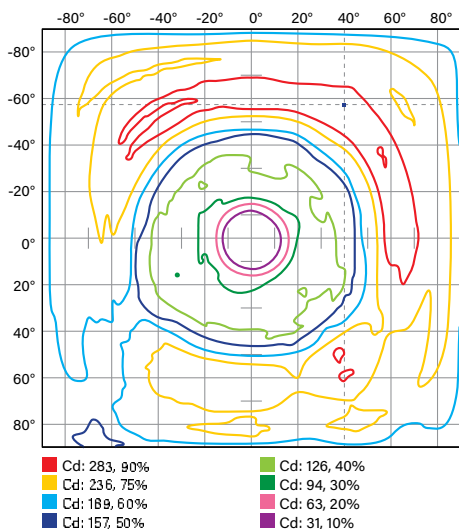

### PHOTOMETRIC SPECIFICATIONS (CONE REFLECTOR)

**ISOCANDELA PLOT**

**POLAR CANDELA DISTRIBUTION**

**FLUX DISTRIBUTION**

Zone	Lumens	% Luminaire
0°-30°	115.5	3.6%
30°-60°	780.6	24.6%
60°-80°	494.2	15.6%
80°-90°	100.7	3.2%
0°-30°	117.2	3.7%
30°-60°	777.9	24.5%
60°-80°	482.3	15.2%
80°-90°	96.6	3.0%
90°-100°	91.2	2.9%
100°-180°	113.1	3.6%
<b>Total</b>	<b>3169.3</b>	<b>99.9%</b>

### PHOTOMETRIC SPECIFICATIONS (LOUVERED REFLECTOR)

**ISOCANDELA PLOT**

**POLAR CANDELA DISTRIBUTION**

**FLUX DISTRIBUTION**

Zone	Lumens	% Luminaire
0°-30°	30.5	2.0%
30°-60°	215.7	12.3%
60°-80°	274.1	15.6%
80°-90°	123.4	7.0%
0°-30°	33.5	1.9%
30°-60°	193.5	11.0%
60°-80°	240.5	13.7%
80°-90°	111.9	6.4%
90°-100°	217.4	12.4%
100°-180°	310.7	17.7%
<b>Total</b>	<b>1755.7</b>	<b>100.0%</b>