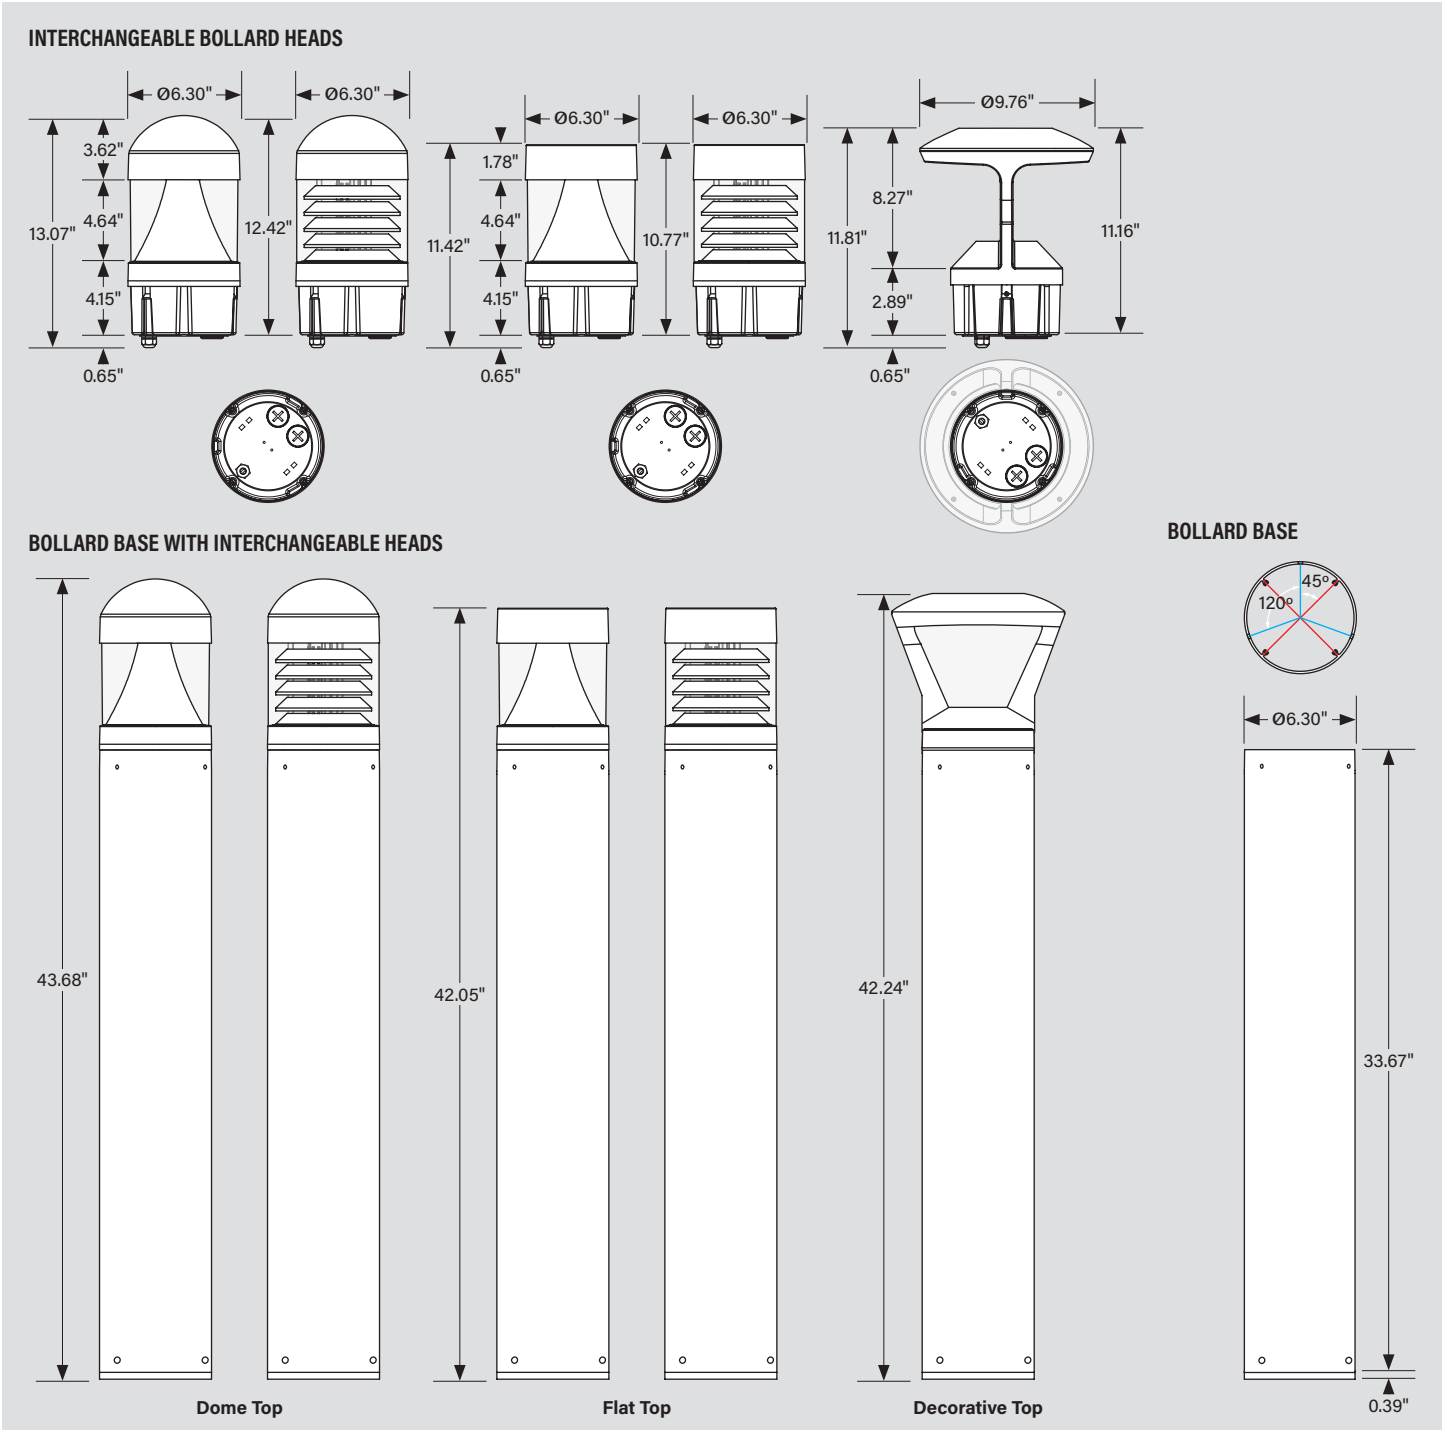

INTERCHANGEABLE BOLLARD HEADS
BOLLARD BASE

PHYSICAL SPECIFICATIONS

(Photometric Specifications continued on next page)