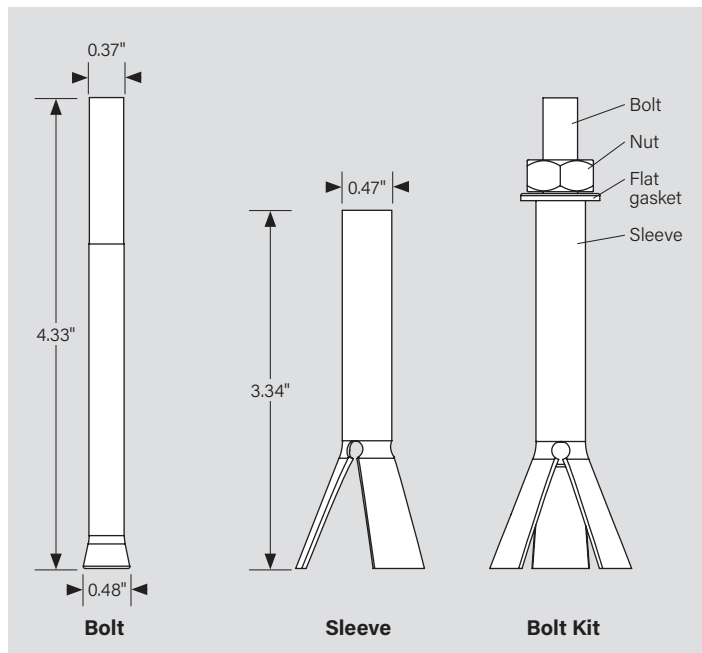

SLEEVE BOLT