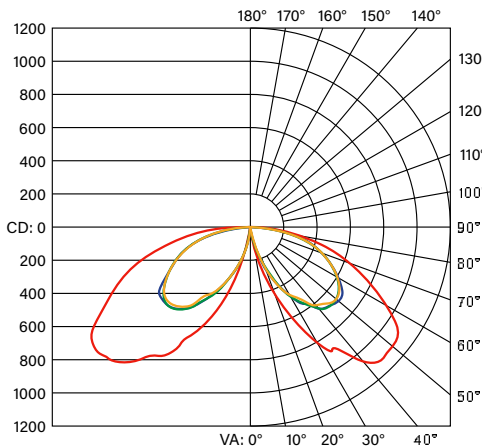

### PHOTOMETRIC SPECIFICATIONS (CONE REFLECTOR)

**ISOCANDELA PLOT**

**POLAR CANDELA DISTRIBUTION**

**FLUX DISTRIBUTION**

Zone	Lumens	% Luminaire
0°-30°	115.5	3.6%
30°-60°	780.6	24.6%
60°-80°	494.2	15.6%
80°-90°	100.7	3.2%
0°-30°	117.2	3.7%
30°-60°	777.9	24.5%
60°-80°	482.3	15.2%
80°-90°	96.6	3.0%
90°-100°	91.2	2.9%
100°-180°	113.1	3.6%
<b>Total</b>	<b>3169.3</b>	<b>99.9%</b>