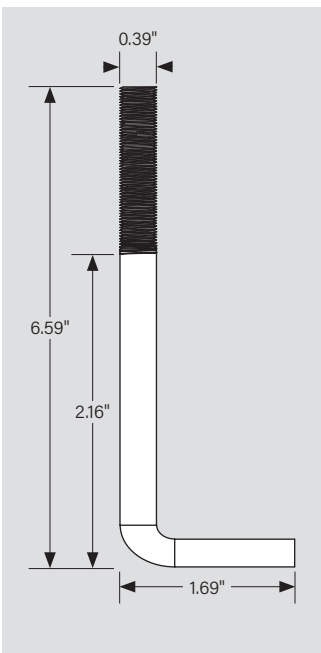

ANCHOR BOLT