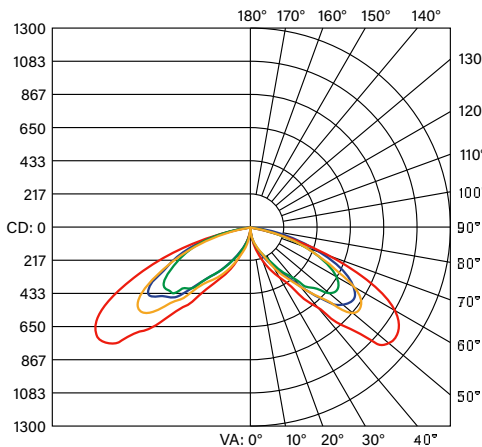

### PHOTOMETRIC SPECIFICATIONS (CONE REFLECTOR)

**ISOCANDELA PLOT**

**POLAR CANDELA DISTRIBUTION**

**FLUX DISTRIBUTION**

Zone	Lumens	% Luminaire
0°-30°	115.5	3.6%
30°-60°	780.6	24.6%
60°-80°	494.2	15.6%
80°-90°	100.7	3.2%
0°-30°	117.2	3.7%
30°-60°	777.9	24.5%
60°-80°	482.3	15.2%
80°-90°	96.6	3.0%
90°-100°	91.2	2.9%
100°-180°	113.1	3.6%
<b>Total</b>	<b>3169.3</b>	<b>99.9%</b>

### PHOTOMETRIC SPECIFICATIONS (LOUVERED REFLECTOR)

**ISOCANDELA PLOT**

**POLAR CANDELA DISTRIBUTION**

**FLUX DISTRIBUTION**

Zone	Lumens	% Luminaire
0°-30°	30.5	2.0%
30°-60°	215.7	12.3%
60°-80°	274.1	15.6%
80°-90°	123.4	7.0%
0°-30°	33.5	1.9%
30°-60°	193.5	11.0%
60°-80°	240.5	13.7%
80°-90°	111.9	6.4%
90°-100°	217.4	12.4%
100°-180°	310.7	17.7%
<b>Total</b>	<b>1755.7</b>	<b>100.0%</b>

**BUG Rating: B1-U3-G2**

*(Photometric Specifications continued on next page)*

**INTERCHANGEABLE BOLLARD HEADS  
BOLLARD BASE**

**PHOTOMETRIC SPECIFICATIONS (DECORATIVE HEAD)**

**ISOCANDELA PLOT**

**POLAR CANDELA DISTRIBUTION**

**FLUX DISTRIBUTION**

Zone	Lumens	% Luminaire
0°-30°	82.0	2.9%
30°-60°	816.2	28.9%
60°-80°	478.4	17.0%
80°-90°	28.1	1.0%
0°-30°	81.5	2.9%
30°-60°	809.1	28.7%
60°-80°	462.3	16.4%
80°-90°	27.0	1.0%
90°-100°	7.3	0.3%
100°-180°	28.6	1.0%
<b>Total</b>	<b>2820.5</b>	<b>100.0%</b>