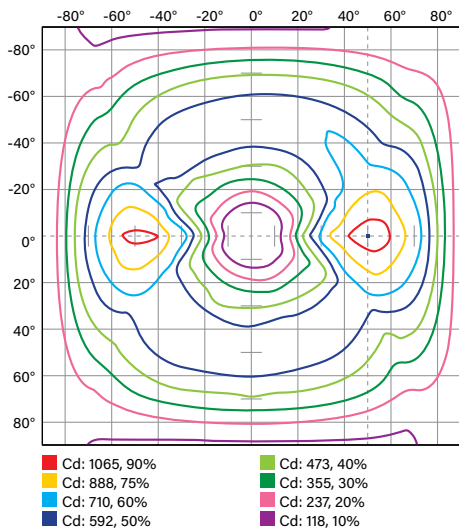

#### DECORATIVE

Catalog Number	Top Shape	Selectable Wattage	Selectable CCT	Lumens	Efficacy	Input Voltage	Dimming	CRI	DLC	Housing Color
KT-BLED24PS-3C-UNV-8CSB-VDIM KT-BLED24PS-3C-UNV-8CSB-VDIM-B	Decorative	24W	3000K	2,870	120 lm/W	120-277V	0-10V	> 80	Premium	Bronze or black finishes available
			4000K	2,900	121 lm/W					
			5000K	2,960	123 lm/W					
		19W	3000K	2,300	121 lm/W					
			4000K	2,250	118 lm/W					
			5000K	2,230	117 lm/W					
		14W	3000K	1,610	115 lm/W					
			4000K	1,640	117 lm/W					
			5000K	1,680	120 lm/W					

### PHOTOMETRIC SPECIFICATIONS (CONE REFLECTOR)

**ISOCANDELA PLOT**

**POLAR CANDELA DISTRIBUTION**

**FLUX DISTRIBUTION**

Zone	Lumens	% Luminaire
0°-30°	115.5	3.6%
30°-60°	780.6	24.6%
60°-80°	494.2	15.6%
80°-90°	100.7	3.2%
0°-30°	117.2	3.7%
30°-60°	777.9	24.5%
60°-80°	482.3	15.2%
80°-90°	96.6	3.0%
90°-100°	91.2	2.9%
100°-180°	113.1	3.6%
<b>Total</b>	<b>3169.3</b>	<b>99.9%</b>