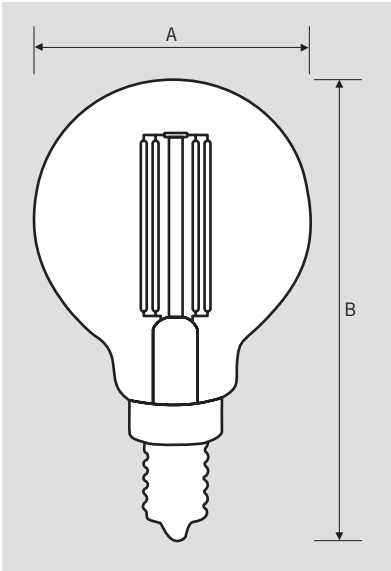

ESSENTIAL SERIES

GENERAL PURPOSE LED BULBS

KT-LED4.5FG16-E12-822-A

REPLACEMENT LAMP

DESCRIPTION

4.5W G16 Lamp | 2200K | ≥ 80 CRI | Small Amber Globe

LAMP TYPE: Filament G16
BASE TYPE: E12 (Candelabra)
WATTAGE: 4.5W
COLOR TEMPERATURE: 2200K
COLOR RENDERING INDEX (CRI): ≥ 80
WARRANTY: 3 Years
RATED LIFE: L70 (15,000 Hours)

ELECTRICAL AND PERFORMANCE SPECIFICATIONS

Keystone Catalog Number	Description	Color Temp*	Input Voltage	Rated Lamp Wattage	Legacy Equivalent Wattage	Lumens	Efficacy	CRI	Base Type	Beam Angle	Dimmable
KT-LED4.5FG16-E12-822-A	G16 small globe filament bulb; Amber; Dimmable	2200K	120V	4.5W	40W incandescent	350 lm	78 lm/W	≥ 80	E12	360°	Yes

* Color Uniformity: CCT (Correlated Color Temperature) range as per guidelines outlined in ANSI C78.377-2017

ESSENTIAL SERIES

GENERAL PURPOSE LED BULBS

KT-LED4.5FG16-E12-822-A

REPLACEMENT LAMP

PHYSICAL CHARACTERISTICS

LAMP DIMENSIONS

A (Diameter)	1.97"
B (Length)	3.35"

BASE TYPE: E12 (Candelabra)

RATED LIFE

L70 (Hours)	15,000
-------------	--------

PACKAGING

Carton Quantity	24 pcs
Carton Dimensions	13.38" x 9.06" x 4.53"
Carton Weight	2.9 lbs