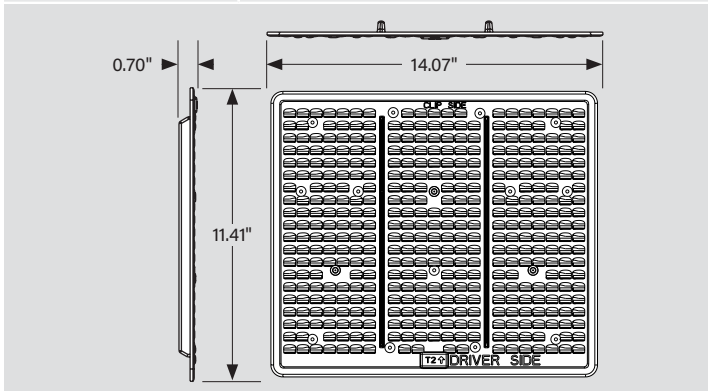

LENS KITS FOR AREA LIGHTS WITH OPTIC SWAP

DESCRIPTION

Optics Lens Kits | Type II, III, IV, V options available | CCT Dedicated and Color Select options available

SPECIFICATIONS

Catalog Number	Description
KT-ALED-LENS-L2-2-KIT	Type II Optics Lens for CCT Dedicated Large Size Fixture
KT-ALED-LENS-L2-2CS-KIT	Type II Optics Lens for Color Select Large Size Fixture
KT-ALED-LENS-L2-3-KIT	Type III Optics Lens for CCT Dedicated Large Size Fixture
KT-ALED-LENS-L2-3CS-KIT	Type III Optics Lens for Color Select Large Size Fixture
KT-ALED-LENS-L2-4-KIT	Type IV Optics Lens for CCT Dedicated Large Size Fixture
KT-ALED-LENS-L2-4CS-KIT	Type IV Optics Lens for Color Select Large Size Fixture
KT-ALED-LENS-L2-5-KIT	Type V Optics Lens for CCT Dedicated Large Size Fixture
KT-ALED-LENS-L2-5CS-KIT	Type V Optics Lens for Color Select Large Size Fixture