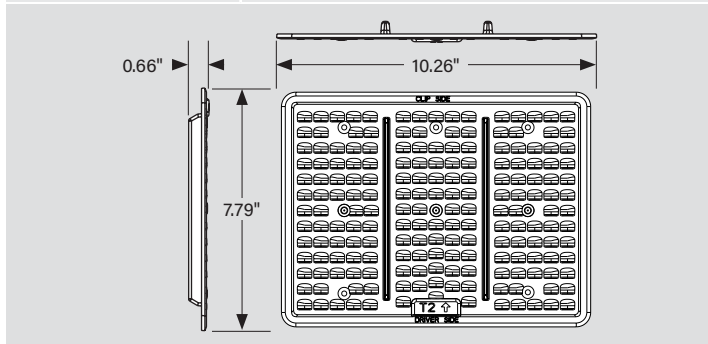

Catalog Number	Description
KT-ALED-LENS-M2-2-KIT	Type II Optics Lens for CCT Dedicated Medium Size Fixture
KT-ALED-LENS-M2-2CS-KIT	Type II Optics Lens for Color Select Medium Size Fixture
KT-ALED-LENS-M2-3-KIT	Type III Optics Lens for CCT Dedicated Medium Size Fixture
KT-ALED-LENS-M2-3CS-KIT	Type III Optics Lens for Color Select Medium Size Fixture
KT-ALED-LENS-M2-4-KIT	Type IV Optics Lens for CCT Dedicated Medium Size Fixture
KT-ALED-LENS-M2-4CS-KIT	Type IV Optics Lens for Color Select Medium Size Fixture
KT-ALED-LENS-M2-5-KIT	Type V Optics Lens for CCT Dedicated Medium Size Fixture
KT-ALED-LENS-M2-5CS-KIT	Type V Optics Lens for Color Select Medium Size Fixture

Catalog Number	Description
KT-ALED-LENS-S2-2-KIT	Type II Optics Lens for CCT Dedicated Small Size Fixture
KT-ALED-LENS-S2-3-KIT	Type III Optics Lens for CCT Dedicated Small Size Fixture
KT-ALED-LENS-S2-4-KIT	Type IV Optics Lens for CCT Dedicated Small Size Fixture
KT-ALED-LENS-S2-5-KIT	Type V Optics Lens for CCT Dedicated Small Size Fixture