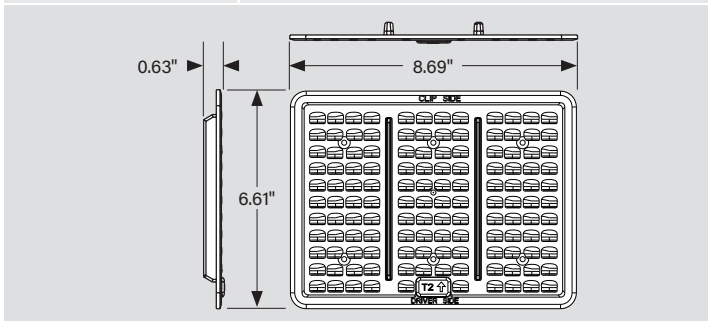

Catalog Number	Description
KT-ALED-LENS-M2-2-KIT	Type II Optics Lens for CCT Dedicated Medium Size Fixture
KT-ALED-LENS-M2-2CS-KIT	Type II Optics Lens for Color Select Medium Size Fixture
KT-ALED-LENS-M2-3-KIT	Type III Optics Lens for CCT Dedicated Medium Size Fixture
KT-ALED-LENS-M2-3CS-KIT	Type III Optics Lens for Color Select Medium Size Fixture
KT-ALED-LENS-M2-4-KIT	Type IV Optics Lens for CCT Dedicated Medium Size Fixture
KT-ALED-LENS-M2-4CS-KIT	Type IV Optics Lens for Color Select Medium Size Fixture
KT-ALED-LENS-M2-5-KIT	Type V Optics Lens for CCT Dedicated Medium Size Fixture
KT-ALED-LENS-M2-5CS-KIT	Type V Optics Lens for Color Select Medium Size Fixture

Catalog Number	Description
KT-ALED-LENS-S2-2-KIT	Type II Optics Lens for CCT Dedicated Small Size Fixture
KT-ALED-LENS-S2-3-KIT	Type III Optics Lens for CCT Dedicated Small Size Fixture
KT-ALED-LENS-S2-4-KIT	Type IV Optics Lens for CCT Dedicated Small Size Fixture
KT-ALED-LENS-S2-5-KIT	Type V Optics Lens for CCT Dedicated Small Size Fixture