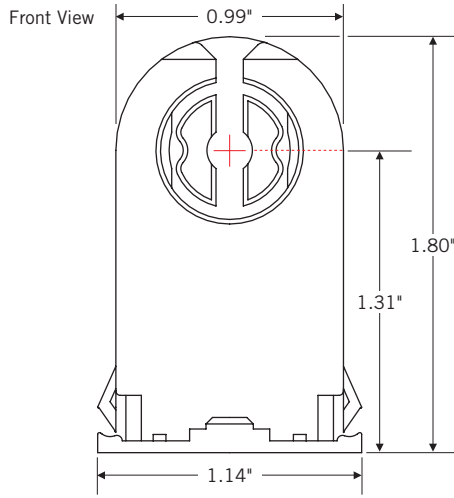

## KT-SOCKET-T8-S-T

Tall Medium Bi-Pin Socket | Snap-In with Nib | Shunted | For T8 and T12 Lamps

## KT-SOCKET-T8-S-S

Standard Medium Bi-Pin Socket | Snap-In with Nib | Shunted | For T8 and T12 Lamps