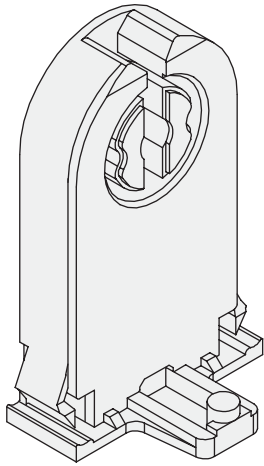

# SHUNTED MEDIUM BI-PIN SOCKETS

## KT-SOCKET-T8-S-T

Tall Medium Bi-Pin Socket | Snap-In with Nib | Shunted | For T8 and T12 Lamps

## KT-SOCKET-T8-S-S

Standard Medium Bi-Pin Socket | Snap-In with Nib | Shunted | For T8 and T12 Lamps