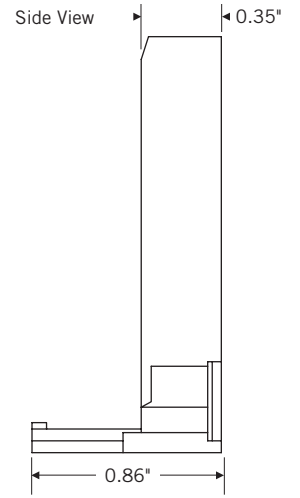

## KT-SOCKET-T8-S-T

Tall Medium Bi-Pin Socket | Snap-In with Nib | Shunted | For T8 and T12 Lamps