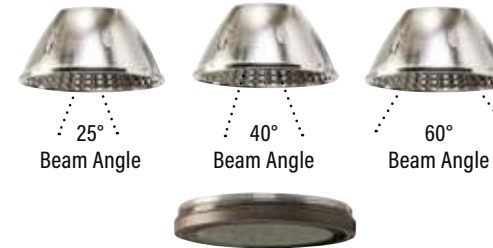

# SENTINEL

WALL MOUNT CYLINDER

With  
**optic**  **swap**

**Form**  **FIT**

# 81 SKUS IN ONE

3 INCLUDED REFLECTORS  
3 DIRECTIONAL OPTIONS

3 POWER OUTPUTS  
3 COLOR TEMP OPTIONS

3"

4"

6"

**YOUR CHOICE OF FINISH:**

All sizes available in Bronze, White, & Black

IP65 RATED

BUILT-IN  
DUSK-TO-DAWN  
PHOTOCELL

25° Beam Angle    40° Beam Angle    60° Beam Angle

**optic**swap

**TOOL-FREE  
CHANGEABLE OPTICS**

To swap optics, unscrew cap, take out the pre-installed 40° reflector, and install one of the other two included reflectors. Screw the cap back on, and you're done.