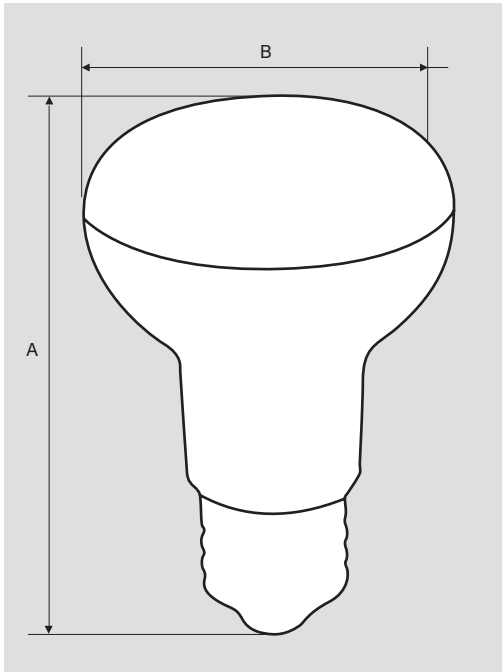

### PRODUCT FEATURES

- Energy Efficient, 80%+ Energy Savings over Legacy Equivalents
- Lower Heat Generation than Legacy Equivalents
- ANSI compliant construction ensures fitment for intended applications
- Durable Plastic housing lowers the risk for breakage
- Smooth diffused lens for comfortable glare-free performance
- HiCRI LED's offer enhanced color rendering vs 80 CRI LED's, providing ideal clarity, representation, and uniformity of illuminated area/objects
- Long Life minimizes replacement and maintenance costs
- Smooth, uniform dimming to 10%
- Suitable for use in damp locations
- Suitable for use in enclosed fixtures
- PF > 0.9
- UL 1993 Listed, meets CSA C22.2 No. 1993 standards
- Operating temperature range –13°F/–25°C to 104°F/40°C
- Complies with Part 15 of FCC

### PERFORMANCE SPECIFICATIONS

Keystone Catalog Number	Base Type	Rated Lamp Wattage	Legacy Equivalent Wattage	Color Temp	Lumens	Efficacy	Input Voltage	CRI	Beam Angle	Dimmable
KT-LED7.5R20-927	E26	7.5W	50W halogen	2700K	525	70 lm/W	120V	>90	110°	Yes
KT-LED7.5R20-930	E26	7.5W	50W halogen	3000K	525	70 lm/W	120V	>90	110°	Yes
KT-LED7.5R20-940	E26	7.5W	50W halogen	4000K	525	70 lm/W	120V	>90	110°	Yes
KT-LED7.5R20-950	E26	7.5W	50W halogen	5000K	525	70 lm/W	120V	>90	110°	Yes

#### LAMP DIMENSIONS

A (Length)	3.74"
B (Diameter)	2.48"

BASE TYPE: E26 (Medium)