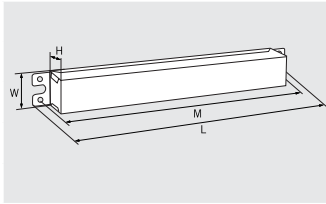

### WIRING DIAGRAM

### HOT SPOT LOCATION

Actual tc point is noted on each ballast label.

#### CASE DIMENSIONS

<b>LENGTH</b>	9.50"
<b>WIDTH</b>	1.38"
<b>HEIGHT</b>	1.18"
<b>MOUNTING</b>	8.90"
<b>CASE STYLE</b>	L6