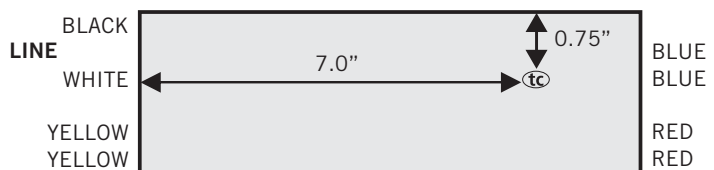

HOT SPOT LOCATION

Actual tc point is noted on each ballast label.