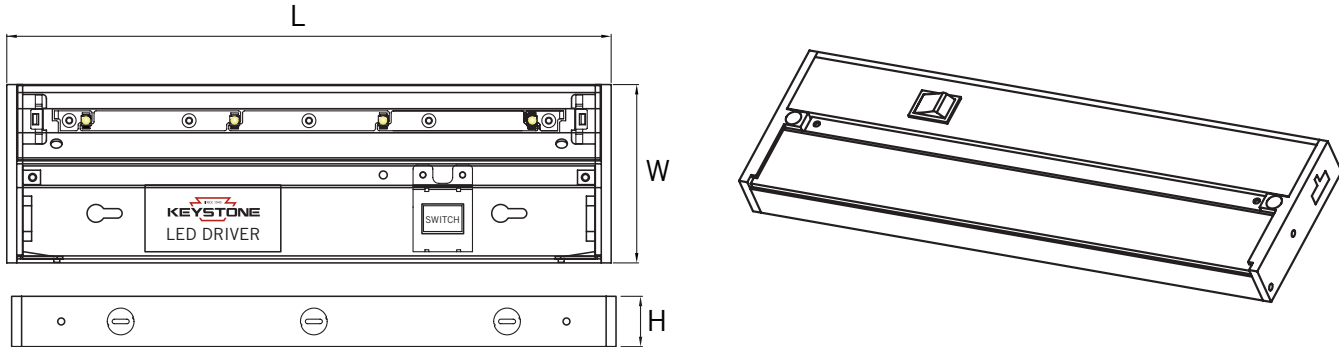

APPROVALS:

WIRING AND SWITCHING:

- Convertible 120V input with either Direct Wire or Cord and Plug; Knockouts provided for either configuration
- Linkable between fixtures using linking connector cords (when spacing between fixtures is desired) or double-ended connectors (for continuous fixture mounting); Maximum number of linked fixtures is 32
- Pre-Installed On/Off Rocker Switch

PACKAGING:

- Contents in Each Fixture Carton:
 - LED Fixture
 - 3 Prong SPT-2 Power Cord (5' Length)
 - 18" Linking Connector Cord
 - Mounting Screws (2 pcs.)
 - Die Cast Coupler
 - Instruction Sheet

WARRANTY:

- Fixture Construction: 2 years
- Driver: 5 years
- LEDs: 5 years

DIMENSIONS

MODEL	FIXTURE SIZE			WATTAGE	TOTAL LUMENS	EFFICACY
	LENGTH	WIDTH	HEIGHT			
UC-LED-12	12"	3.5"	1"	8W	450	56 lm/W
UC-LED-18	18"	3.5"	1"	11W	675	61 lm/W
UC-LED-24	24"	3.5"	1"	13W	910	69 lm/W

ORDERING INFORMATION

Fill in each box with the corresponding **bolded** option of your choosing from the list below each box. Example: **UC-LED-12-WH (Version 3)**.

SERIES	LIGHT SOURCE	LENGTH	FINISH	
				(VERSION 3)
UC - Undercabinet	LED	12 - 12" 18 - 18" 24 - 24"	WH - White	