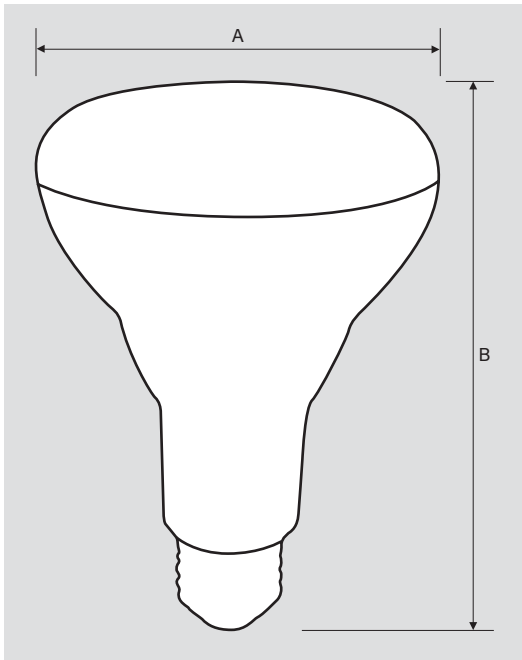

KT-LED8BR30-9XX

65W REPLACEMENT LAMP

DESCRIPTION

8W BR30 Lamp | 2700–5000K | > 90 CRI |
 Standard Flood

Enclosed
 Fixture Rated

LAMP TYPE: BR30

BASE TYPE: E26 (Medium)

WATTAGE: 8W

PRODUCT FEATURES

- Energy efficient, 80%+ energy savings over legacy equivalents
- Lower heat generation than legacy equivalents
- ANSI compliant construction ensures fitment for intended applications
- Durable plastic housing lowers the risk for breakage
- Smooth, diffused lens for comfortable glare-free performance
- HiCRI LEDs offer enhanced color rendering vs. 80 CRI LEDs, providing ideal clarity, representation, uniformity of illuminated area/objects
- Long life minimizes replacement and maintenance costs
- Smooth, uniform dimming to 10%
- Suitable for use in damp locations
- Suitable for use in enclosed fixtures
- PF > 0.9
- UL 1993 Listed, meets CSA C22.2 No. 1993 standards
- Title 20 compliant
- Title 24 JA8 compliant (excluding 4000K and 5000K lamps)
- Operating temperature range –13°F/–25°C to 104°F/40°C
- Complies with Part 15 of FCC

KT-LED8BR30-9XX

REPLACEMENT LAMP

PHYSICAL SPECIFICATIONS

LAMP DIMENSIONS

A (Diameter)	3.74"
B (Length)	5.28"

BASE TYPE: E26 (Medium)

PACKAGING

Carton Quantity	24 pcs
Carton Dimensions	15.91" × 12.05" × 12.13"
Carton Weight	5.4 lbs