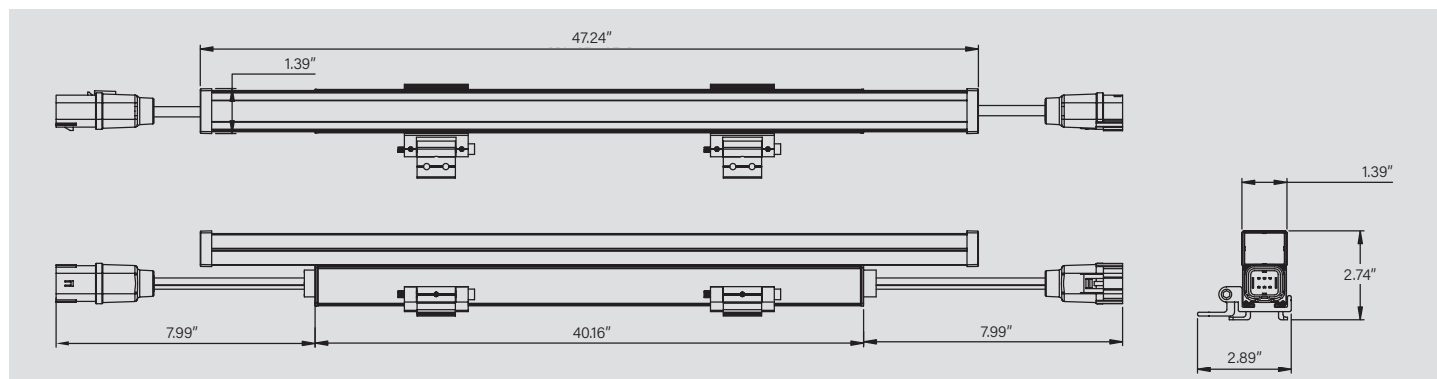

PHYSICAL SPECIFICATIONS