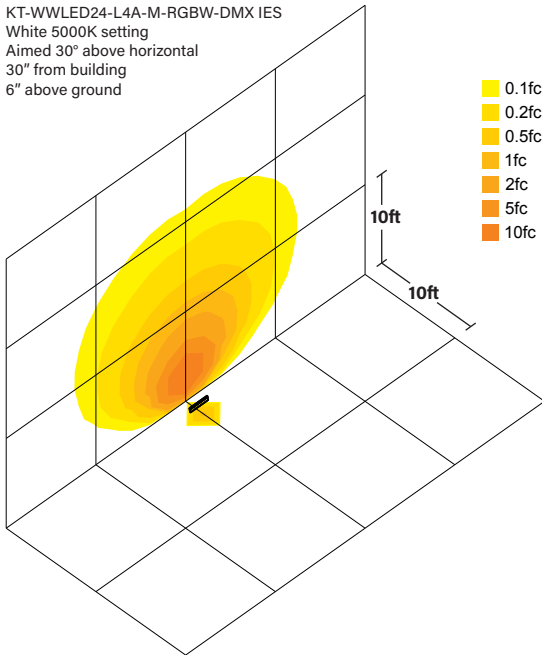

PRODUCT SPECIFICATIONS

Catalog Number	Length	Wattage	Color	Lumen Output	Efficacy	Input Voltage	Light Distribution	Rated Life
KT-WWLED24-L4A-M-RGBW-DMX	4ft	24W	RGBW	1110	45 lm/W	120 - 277V	Medium	50,000 Hours

PHYSICAL SPECIFICATIONS

KT-WWLED24-L4A-M-RGBW-DMX

24W LED WALLWASHER

WIRING DIAGRAM

For use with 3rd party DMX systems (using KT-WWLED-DMX-6-WC/XLR wiring harness)

For use with Keystone Smartloop Wireless DMX Controllers (using KTSL-DMXC1-UV-WC or KTSL-DMXC1-1-WC)

Connect Additional Luminaires

MAXIMUM RUN LENGTH OF DAISY CHAINED FIXTURES

Catalog Number	120V	277V	Maximum Total Distance
KT-WWLED12-L2A-M-RGBW-DMX	40	40	300ft
KT-WWLED24-L4A-M-RGBW-DMX	20	35	300ft

KT-WWLED24-L4A-M-RGBW-DMX

24W LED WALLWASHER

PHOTOMETRICS

Light Distribution Pattern

KT-WWLED24-L4A-M-RGBW-DMX IES
 White 5000K setting
 Aimed 30° above horizontal
 30" from building
 6" above ground

Illuminance at a Distance

Flux out: 1001 lm