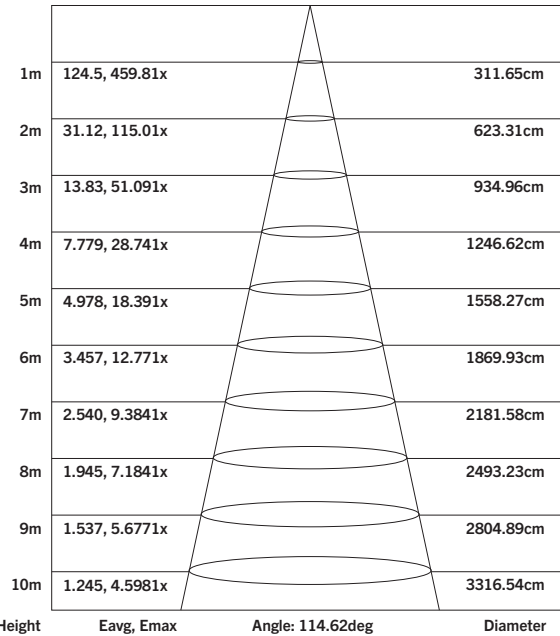

PRODUCT SPECIFICATIONS

Catalog Number	Length	Wattage	Color	Lumen Output	Efficacy	Input Voltage	Light Distribution	Rated Life
KT-WWLED24-L4A-M-RGBW-DMX	4ft	24W	RGBW	1110	45 lm/W	120 - 277V	Medium	50,000 Hours

Connect Additional Luminaires

MAXIMUM RUN LENGTH OF DAISY CHAINED FIXTURES

Catalog Number	120V	277V	Maximum Total Distance
KT-WWLED12-L2A-M-RGBW-DMX	40	40	300ft
KT-WWLED24-L4A-M-RGBW-DMX	20	35	300ft

KT-WWLED24-L4A-M-RGBW-DMX

24W LED WALLWASHER

PHOTOMETRICS

Light Distribution Pattern

KT-WWLED24-L4A-M-RGBW-DMX IES
 White 5000K setting
 Aimed 30° above horizontal
 30" from building
 6" above ground

Illuminance at a Distance

Flux out: 1001 lm

WW	Wall Washer
-----------	-------------

5 Length

L2	48 Inches
-----------	-----------

6 Shape

A	A Style
----------	---------

7 Distribution Type

M	Medium
----------	--------

8 Color