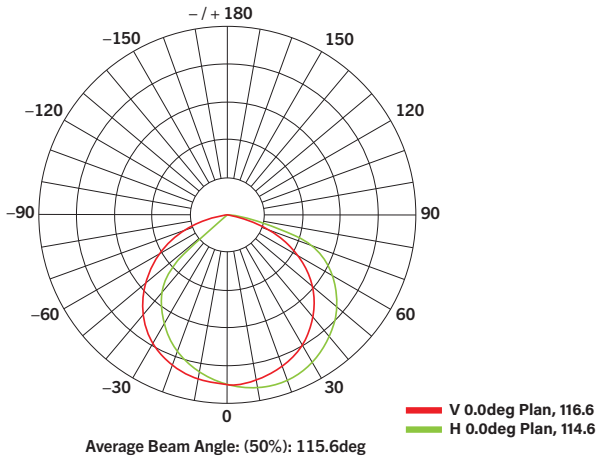

Luminous Intensity Distribution Curve