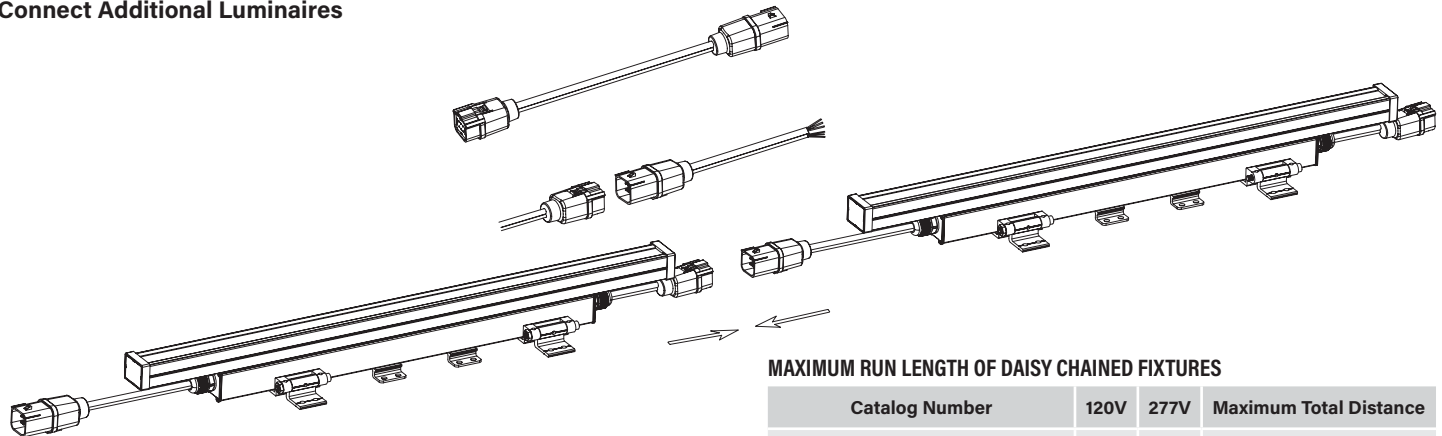

PRODUCT SPECIFICATIONS

Catalog Number	Length	Wattage	Color	Lumen Output	Efficacy	Input Voltage	Light Distribution	Rated Life
KT-WWLED24-L4A-M-RGBW-DMX	4ft	24W	RGBW	1110	45 lm/W	120 - 277V	Medium	50,000 Hours

PHYSICAL SPECIFICATIONS

KT-WWLED24-L4A-M-RGBW-DMX

24W LED WALLWASHER

WIRING DIAGRAM

For use with 3rd party DMX systems (using KT-WWLED-DMX-6-WC/XLR wiring harness)

For use with Keystone Smartloop Wireless DMX Controllers (using KTSL-DMXC1-UV-WC or KTSL-DMXC1-1-WC)

Connect Additional Luminaires

MAXIMUM RUN LENGTH OF DAISY CHAINED FIXTURES

Catalog Number	120V	277V	Maximum Total Distance
KT-WWLED12-L2A-M-RGBW-DMX	40	40	300ft
KT-WWLED24-L4A-M-RGBW-DMX	20	35	300ft

KT-WWLED24-L4A-M-RGBW-DMX