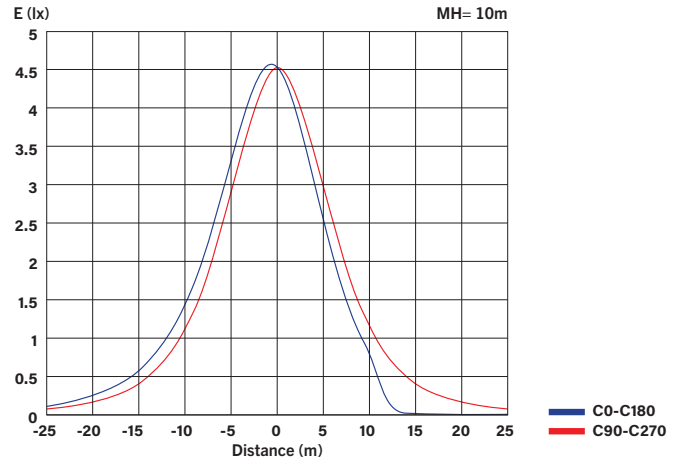

Luminous Intensity Distribution Curve