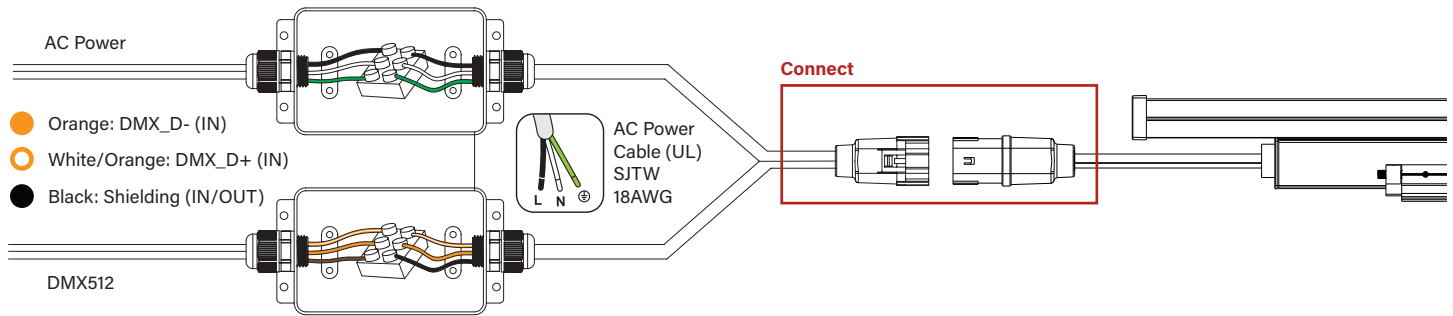

- Ultra Slim Linear Wall Wash product made from extruded aluminum for wall and ground mount applications easily blends into existing landscape or building architectural design
- Ideal for Sign Lighting, Wall Washing or grazing, or simple accent lighting to landscape or design elements
- Full RGBW design
- Compatible with Keystone Smartloop Wireless DMX Controller, offering RGBW color control, sequencing and scheduling that is easy to commission and edit in seconds.
- Fully DMX 512 and RDM Compliant design allows for Compatibility with all industry proven full scale DMX512 based control solutions
- Uses 4 DMX channels per fixture
- Suitable for easy daisy chaining of fixtures end to end, either with or without optional linking cable accessories. Up to 35 fixtures linked end to end (circuit loading dependant)
- Multiple mounting accessories available
- Impact and heat resistant tempered glass
- IP66 rated
- Wet Location Rated
- Ideal for single or two story accent illumination needs
- Ambient operating temperature: -40°C/-40°F - 50°C/122°F
- UL Listed
- Osram LEDs
- Includes DMX512 Signal Termination Cap.
- 120-277V Input, no external power supply needed
- Hinged mounting bracket included

PRODUCT SPECIFICATIONS

Catalog Number	Length	Wattage	Color	Lumen Output	Efficacy	Input Voltage	Light Distribution	Rated Life
KT-WWLED24-L4A-M-RGBW-DMX	4ft	24W	RGBW	1110	45 lm/W	120 - 277V	Medium	50,000 Hours

PHYSICAL SPECIFICATIONS

KT-WWLED24-L4A-M-RGBW-DMX

24W LED WALLWASHER

WIRING DIAGRAM

For use with 3rd party DMX systems (using KT-WWLED-DMX-6-WC/XLR wiring harness)

For use with Keystone Smartloop Wireless DMX Controllers (using KTSL-DMXC1-UV-WC or KTSL-DMXC1-1-WC)

Connect Additional Luminaires

MAXIMUM RUN LENGTH OF DAISY CHAINED FIXTURES

Catalog Number	120V	277V	Maximum Total Distance
KT-WWLED12-L2A-M-RGBW-DMX	40	40	300ft
KT-WWLED24-L4A-M-RGBW-DMX	20	35	300ft

KT-WWLED24-L4A-M-RGBW-DMX