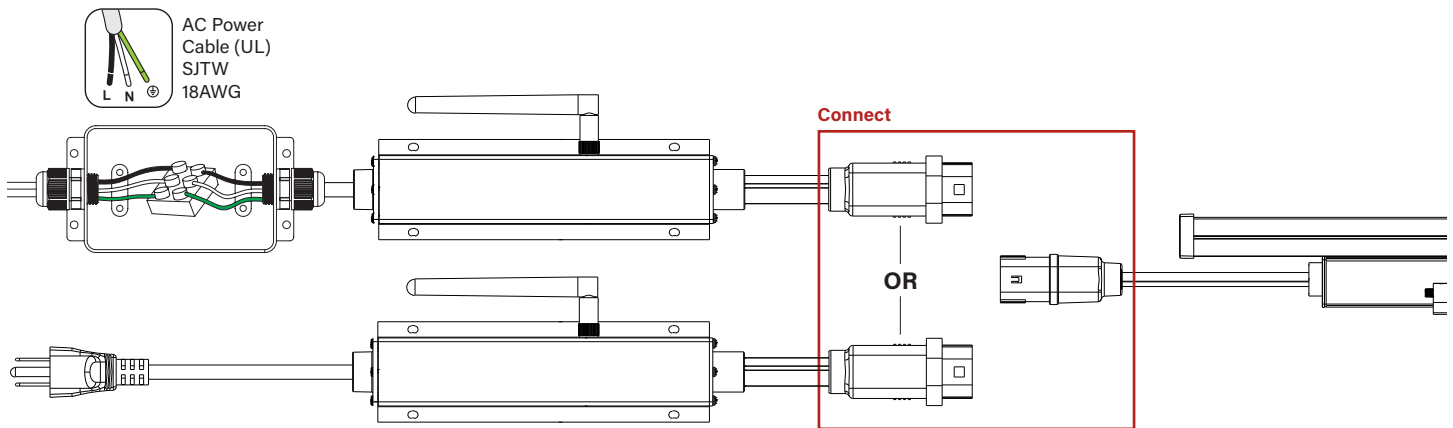

- Ultra Slim Linear Wall Wash product made from extruded aluminum for wall and ground mount applications easily blends into existing landscape or building architectural design
- Ideal for Sign Lighting, Wall Washing or grazing, or simple accent lighting to landscape or design elements
- Full RGBW design
- Compatible with Keystone Smartloop Wireless DMX Controller, offering RGBW color control, sequencing and scheduling that is easy to commission and edit in seconds.
- Fully DMX 512 and RDM Compliant design allows for Compatibility with all industry proven full scale DMX512 based control solutions
- Uses 4 DMX channels per fixture
- Suitable for easy daisy chaining of fixtures end to end, either with or without optional linking cable accessories. Up to 35 fixtures linked end to end (circuit loading dependant)
- Multiple mounting accessories available
- Impact and heat resistant tempered glass
- IP66 rated
- Wet Location Rated
- Ideal for single or two story accent illumination needs
- Ambient operating temperature: -40°C/-40°F - 50°C/122°F
- UL Listed
- Osram LEDs
- Includes DMX512 Signal Termination Cap.
- 120-277V Input, no external power supply needed
- Hinged mounting bracket included

PRODUCT SPECIFICATIONS

Catalog Number	Length	Wattage	Color	Lumen Output	Efficacy	Input Voltage	Light Distribution	Rated Life
KT-WWLED24-L4A-M-RGBW-DMX	4ft	24W	RGBW	1110	45 lm/W	120 - 277V	Medium	50,000 Hours

PHYSICAL SPECIFICATIONS

KT-WWLED24-L4A-M-RGBW-DMX

24W LED WALLWASHER

WIRING DIAGRAM

For use with 3rd party DMX systems (using KT-WWLED-DMX-6-WC/XLR wiring harness)

For use with Keystone Smartloop Wireless DMX Controllers (using KTSL-DMXC1-UV-WC or KTSL-DMXC1-1-WC)

Connect Additional Luminaires

MAXIMUM RUN LENGTH OF DAISY CHAINED FIXTURES

Catalog Number	120V	277V	Maximum Total Distance
KT-WWLED12-L2A-M-RGBW-DMX	40	40	300ft
KT-WWLED24-L4A-M-RGBW-DMX	20	35	300ft

KT-WWLED24-L4A-M-RGBW-DMX