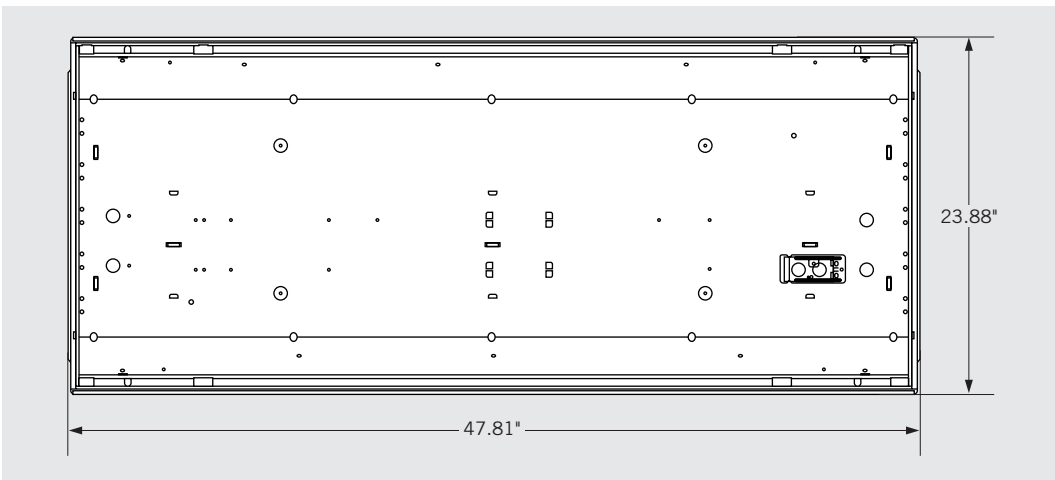

DESCRIPTION

2x4 LED Tube ready troffer fixture, 2 lamp. (lamps sold separately)

APPLICATION

Used for indoor highbay, lowbay, warehouse and general lighting applications.

PRODUCT FEATURES

- Designed for use with Single Ended Wiring (Type B) LED T8 tubes
- Post painted white steel body with mirror reflector
- Rated for dry & damp locations
- For use with Keystone Single Ended Wiring Direct Drive LED lamps: 25W Max per lamp
- Prismatic Diffuser made of high quality PMMA

PRODUCT DIMENSIONS

KT-DDPTLEDT8-24-2L

4', 2-LAMP TROFFER FIXTURE

ORDERING INFORMATION

ORDER CODE	PACK QTY.	EASY CODE	UPC
KT-DDPTLEDT8-24-2L	1	JWP-19	843654130828

CATALOG NUMBER BREAKDOWN

KT-DDPTLEDT8-24-2L

1 2 3 4 5 6 7

- 1 Keystone Technologies
- 2 Direct Drive
- 3 Prismatic Troffer
- 4 LED Lamp
- 5 Lamp Type
- 6 2' x 4' Nominal Size
- 7 2 Lamps

Note: In order for UL safety certification to be valid, only Keystone lamps may be installed in the fixture as per product label.