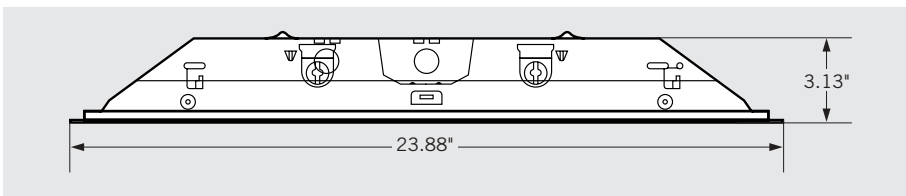

DESCRIPTION

2x4 LED Tube ready troffer fixture, 2 lamp. (lamps sold separately)

APPLICATION

Used for indoor highbay, lowbay, warehouse and general lighting applications.

PRODUCT FEATURES

- Designed for use with Single Ended Wiring (Type B) LED T8 tubes
- Post painted white steel body with mirror reflector
- Rated for dry & damp locations
- For use with Keystone Single Ended Wiring Direct Drive LED lamps: 25W Max per lamp
- Prismatic Diffuser made of high quality PMMA

PRODUCT DIMENSIONS

KT-DDPTLEDT8-24-2L

4', 2-LAMP TROFFER FIXTURE

ORDERING INFORMATION

ORDER CODE	PACK QTY.	EASY CODE	UPC
KT-DDPTLEDT8-24-2L	1	JWP-19	843654130828

CATALOG NUMBER BREAKDOWN

KT-DDPTLEDT8-24-2L

1 2 3 4 5 6 7

- 1 Keystone Technologies
- 2 Direct Drive
- 3 Prismatic Troffer
- 4 LED Lamp
- 5 Lamp Type
- 6 2' x 4' Nominal Size
- 7 2 Lamps

Note: In order for UL safety certification to be valid, only Keystone lamps may be installed in the fixture as per product label.