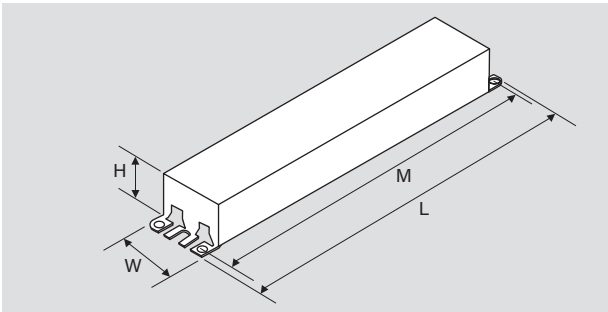

SPECTRAL DISTRIBUTION

RATED LIFE

L70 (Hours) 70,000

BEAM ANGLE: 240°

VISIBLE LIGHT AREA: 325°

KT-LED12T8-48G-8XX-E /G2

T8 LED LAMP

PHYSICAL CHARACTERISTICS

LAMP DIMENSIONS

A (Body Length)	47.19"
B (Illuminated Length)	46.19"
C (Diameter)	1.00"

NOMINAL LENGTH: 48"

BASE TYPE: G13 (Medium Bi-Pin)

DRIVER DIMENSIONS

KTLD-1LT8-UV-12C-VDIM /G2		KTLD-2LT8-UV-12C-VDIM /G2		KTLD-4LT8-UV-12C-VDIM /G2	
Length (L)	9.50"	Length (L)	9.50"	Length (L)	9.60"
Width (W)	1.30"	Width (W)	1.30"	Width (W)	1.80"
Height (H)	1.10"	Height (H)	1.10"	Height (H)	1.30"
Mounting (M)	8.90"	Mounting (M)	8.90"	Mounting (M)	8.90"