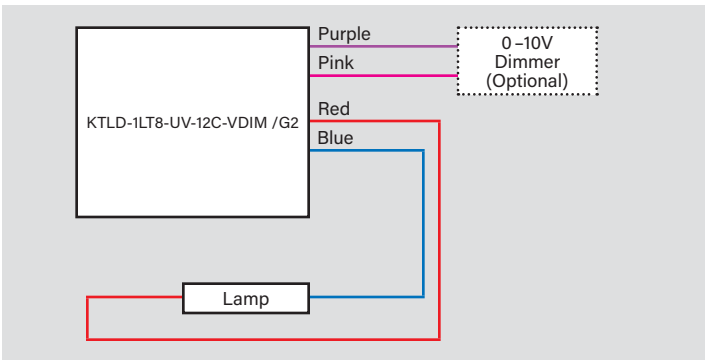

SPECTRAL DISTRIBUTION

RATED LIFE

L70 (Hours) 70,000

BEAM ANGLE: 240°

VISIBLE LIGHT AREA: 325°

KT-LED12T8-48G-8XX-E /G2

T8 LED LAMP

PHYSICAL CHARACTERISTICS

LAMP DIMENSIONS

A (Body Length)	47.19"
B (Illuminated Length)	46.19"
C (Diameter)	1.00"

NOMINAL LENGTH: 48"

BASE TYPE: G13 (Medium Bi-Pin)

DRIVER DIMENSIONS

KTLD-1LT8-UV-12C-VDIM /G2		KTLD-2LT8-UV-12C-VDIM /G2		KTLD-4LT8-UV-12C-VDIM /G2	
Length (L)	9.50"	Length (L)	9.50"	Length (L)	9.60"
Width (W)	1.30"	Width (W)	1.30"	Width (W)	1.80"
Height (H)	1.10"	Height (H)	1.10"	Height (H)	1.30"
Mounting (M)	8.90"	Mounting (M)	8.90"	Mounting (M)	8.90"

WIRING DIAGRAMS

EXTERNAL DRIVE LED
TYPE C LED TUBES

KT-LED12T8-48G-8XX-E /G2

T8 LED LAMP

ORDERING INFORMATION

Order Code	Pack Qty.	UPC	Easy Code
KT-LED12T8-48G-830-E /G2	25	TBD	TBD
KT-LED12T8-48G-835-E /G2	25	843654140957	GOO-83
KT-LED12T8-48G-840-E /G2	25	843654140964	SAF-77
KT-LED12T8-48G-850-E /G2	25	843654140971	ZQW-68