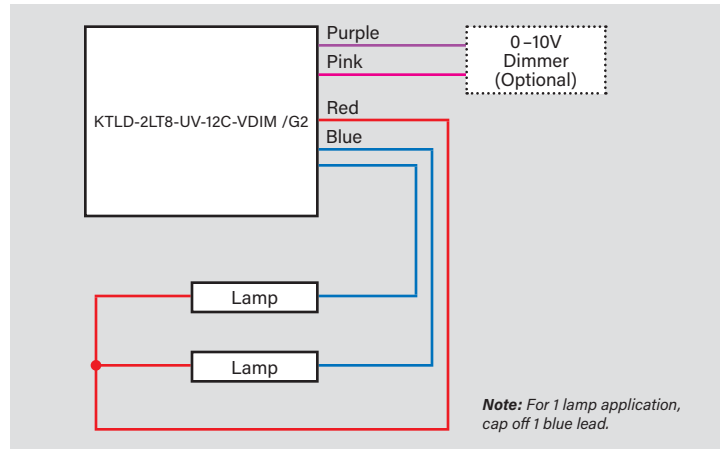

OPERATING SPECIFICATIONS

Catalog Number	Color Temp.	KTLD-1LT8-UV-12C-VDIM /G2											Power Factor	
		1 Lamp			2 Lamps			3 Lamps			4 Lamps			
		Nominal Input Power	Nominal Lumens	Nominal Efficacy	Nominal Input Power	Nominal Lumens	Nominal Efficacy	Nominal Input Power	Nominal Lumens	Nominal Efficacy	Nominal Input Power	Nominal Lumens		Nominal Efficacy
KT-LED12T8-48G-830-E /G2	3000K	13W	1,700	131 lm/W	26W	3,400	131 lm/W	39W	5,100	131 lm/W	52W	6,800	131 lm/W	>0.9
KT-LED12T8-48G-835-E /G2	3500K	13W	1,700	131 lm/W	26W	3,400	131 lm/W	39W	5,100	131 lm/W	52W	6,800	131 lm/W	>0.9
KT-LED12T8-48G-840-E /G2	4000K	13W	1,750	135 lm/W	26W	3,500	135 lm/W	39W	5,250	135 lm/W	52W	7,000	135 lm/W	>0.9
KT-LED12T8-48G-850-E /G2	5000K	13W	1,800	139 lm/W	26W	3,600	139 lm/W	39W	5,400	139 lm/W	52W	7,200	139 lm/W	>0.9

SPECTRAL DISTRIBUTION

RATED LIFE

L70 (Hours) 70,000

BEAM ANGLE: 240°

VISIBLE LIGHT AREA: 325°

KT-LED12T8-48G-8XX-E /G2

T8 LED LAMP

PHYSICAL CHARACTERISTICS

LAMP DIMENSIONS

A (Body Length)	47.19"
B (Illuminated Length)	46.19"
C (Diameter)	1.00"

NOMINAL LENGTH: 48"

BASE TYPE: G13 (Medium Bi-Pin)

DRIVER DIMENSIONS

KTLD-1LT8-UV-12C-VDIM /G2		KTLD-2LT8-UV-12C-VDIM /G2		KTLD-4LT8-UV-12C-VDIM /G2	
Length (L)	9.50"	Length (L)	9.50"	Length (L)	9.60"
Width (W)	1.30"	Width (W)	1.30"	Width (W)	1.80"
Height (H)	1.10"	Height (H)	1.10"	Height (H)	1.30"
Mounting (M)	8.90"	Mounting (M)	8.90"	Mounting (M)	8.90"

WIRING DIAGRAMS

EXTERNAL DRIVE LED
TYPE C LED TUBES

KT-LED12T8-48G-8XX-E /G2

T8 LED LAMP

ORDERING INFORMATION

Order Code	Pack Qty.	UPC	Easy Code
KT-LED12T8-48G-830-E /G2	25	TBD	TBD
KT-LED12T8-48G-835-E /G2	25	843654140957	GOO-83
KT-LED12T8-48G-840-E /G2	25	843654140964	SAF-77
KT-LED12T8-48G-850-E /G2	25	843654140971	ZQW-68