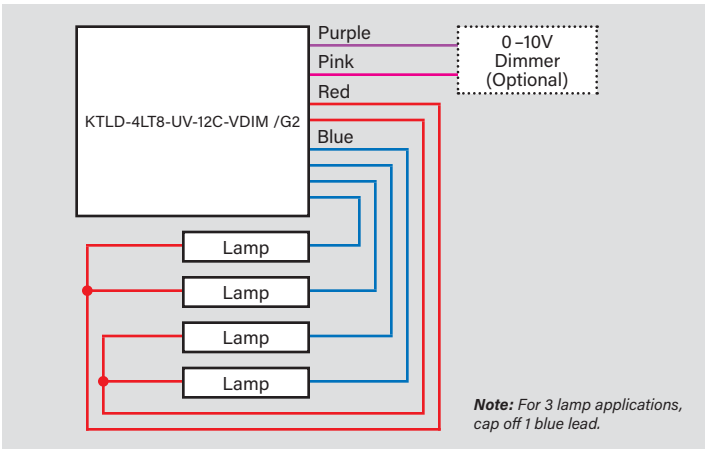

OPERATING SPECIFICATIONS

Catalog Number	Color Temp.	KTLD-1LT8-UV-12C-VDIM /G2											Power Factor	
		1 Lamp			2 Lamps			3 Lamps			4 Lamps			
		Nominal Input Power	Nominal Lumens	Nominal Efficacy	Nominal Input Power	Nominal Lumens	Nominal Efficacy	Nominal Input Power	Nominal Lumens	Nominal Efficacy	Nominal Input Power	Nominal Lumens		Nominal Efficacy
KT-LED12T8-48G-830-E /G2	3000K	13W	1,700	131 lm/W	26W	3,400	131 lm/W	39W	5,100	131 lm/W	52W	6,800	131 lm/W	>0.9
KT-LED12T8-48G-835-E /G2	3500K	13W	1,700	131 lm/W	26W	3,400	131 lm/W	39W	5,100	131 lm/W	52W	6,800	131 lm/W	>0.9
KT-LED12T8-48G-840-E /G2	4000K	13W	1,750	135 lm/W	26W	3,500	135 lm/W	39W	5,250	135 lm/W	52W	7,000	135 lm/W	>0.9
KT-LED12T8-48G-850-E /G2	5000K	13W	1,800	139 lm/W	26W	3,600	139 lm/W	39W	5,400	139 lm/W	52W	7,200	139 lm/W	>0.9

SPECTRAL DISTRIBUTION

RATED LIFE

L70 (Hours) 70,000

BEAM ANGLE: 240°

VISIBLE LIGHT AREA: 325°

KT-LED12T8-48G-8XX-E /G2

T8 LED LAMP

PHYSICAL CHARACTERISTICS

LAMP DIMENSIONS

A (Body Length)	47.19"
B (Illuminated Length)	46.19"
C (Diameter)	1.00"

NOMINAL LENGTH: 48"

BASE TYPE: G13 (Medium Bi-Pin)

DRIVER DIMENSIONS

KTLD-1LT8-UV-12C-VDIM /G2		KTLD-2LT8-UV-12C-VDIM /G2		KTLD-4LT8-UV-12C-VDIM /G2	
Length (L)	9.50"	Length (L)	9.50"	Length (L)	9.60"
Width (W)	1.30"	Width (W)	1.30"	Width (W)	1.80"
Height (H)	1.10"	Height (H)	1.10"	Height (H)	1.30"
Mounting (M)	8.90"	Mounting (M)	8.90"	Mounting (M)	8.90"

WIRING DIAGRAMS

EXTERNAL DRIVE LED
TYPE C LED TUBES

KT-LED12T8-48G-8XX-E /G2

T8 LED LAMP

ORDERING INFORMATION

Order Code	Pack Qty.	UPC	Easy Code
KT-LED12T8-48G-830-E /G2	25	TBD	TBD
KT-LED12T8-48G-835-E /G2	25	843654140957	GOO-83
KT-LED12T8-48G-840-E /G2	25	843654140964	SAF-77
KT-LED12T8-48G-850-E /G2	25	843654140971	ZQW-68