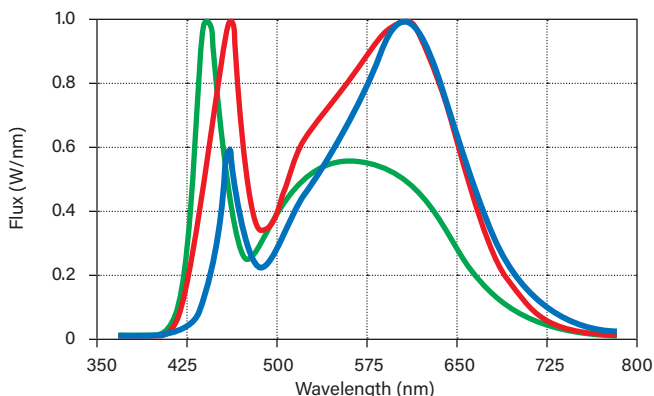

WATTAGE: 12W

LAMP INPUT VOLTAGE: 36-45Vdc

COLOR TEMPERATURE: 3000K-5000K

COLOR RENDERING INDEX (CRI): > 83

PRODUCT FEATURES

- Compatible with Keystone external drive LED drivers
- Replacement for conventional fluorescent lamps
- 70,000+ hour lifetime
- Type C application for custom installations and maximum efficiency
- Environmentally friendly: No mercury used
- Low optical flicker
- Instant startup
- Frosted glass eliminates pixelation
- UL Classified (pending)
- Operating temperature: -20°C/-4°F to 45°C/113°F
- 120+ lumens per watt
- DLC Listed

OPERATING SPECIFICATIONS

Catalog Number	Color Temp.	KTLD-1LT8-UV-12C-VDIM /G2											Power Factor	
		1 Lamp			2 Lamps			3 Lamps			4 Lamps			
		Nominal Input Power	Nominal Lumens	Nominal Efficacy	Nominal Input Power	Nominal Lumens	Nominal Efficacy	Nominal Input Power	Nominal Lumens	Nominal Efficacy	Nominal Input Power	Nominal Lumens		Nominal Efficacy
KT-LED12T8-48G-830-E /G2	3000K	13W	1,700	131 lm/W	26W	3,400	131 lm/W	39W	5,100	131 lm/W	52W	6,800	131 lm/W	>0.9
KT-LED12T8-48G-835-E /G2	3500K	13W	1,700	131 lm/W	26W	3,400	131 lm/W	39W	5,100	131 lm/W	52W	6,800	131 lm/W	>0.9
KT-LED12T8-48G-840-E /G2	4000K	13W	1,750	135 lm/W	26W	3,500	135 lm/W	39W	5,250	135 lm/W	52W	7,000	135 lm/W	>0.9
KT-LED12T8-48G-850-E /G2	5000K	13W	1,800	139 lm/W	26W	3,600	139 lm/W	39W	5,400	139 lm/W	52W	7,200	139 lm/W	>0.9

SPECTRAL DISTRIBUTION

RATED LIFE

L70 (Hours) 70,000

BEAM ANGLE: 240°

VISIBLE LIGHT AREA: 325°

KT-LED12T8-48G-8XX-E /G2

T8 LED LAMP

PHYSICAL CHARACTERISTICS