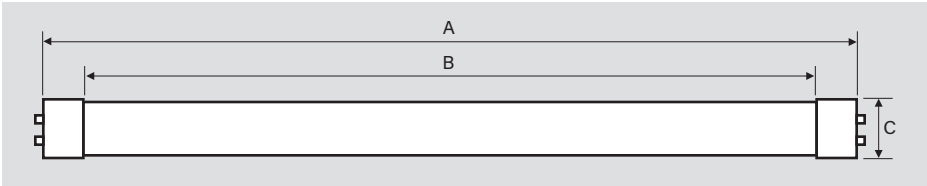

SPECTRAL DISTRIBUTION

RATED LIFE

L70 (Hours) 70,000

BEAM ANGLE: 240°

VISIBLE LIGHT AREA: 325°

KT-LED12T8-48G-8XX-E /G2

T8 LED LAMP

PHYSICAL CHARACTERISTICS

LAMP DIMENSIONS

A (Body Length)	47.19"
B (Illuminated Length)	46.19"
C (Diameter)	1.00"

NOMINAL LENGTH: 48"

BASE TYPE: G13 (Medium Bi-Pin)

DRIVER DIMENSIONS

KTLD-1LT8-UV-12C-VDIM /G2		KTLD-2LT8-UV-12C-VDIM /G2		KTLD-4LT8-UV-12C-VDIM /G2	
Length (L)	9.50"	Length (L)	9.50"	Length (L)	9.60"
Width (W)	1.30"	Width (W)	1.30"	Width (W)	1.80"
Height (H)	1.10"	Height (H)	1.10"	Height (H)	1.30"
Mounting (M)	8.90"	Mounting (M)	8.90"	Mounting (M)	8.90"