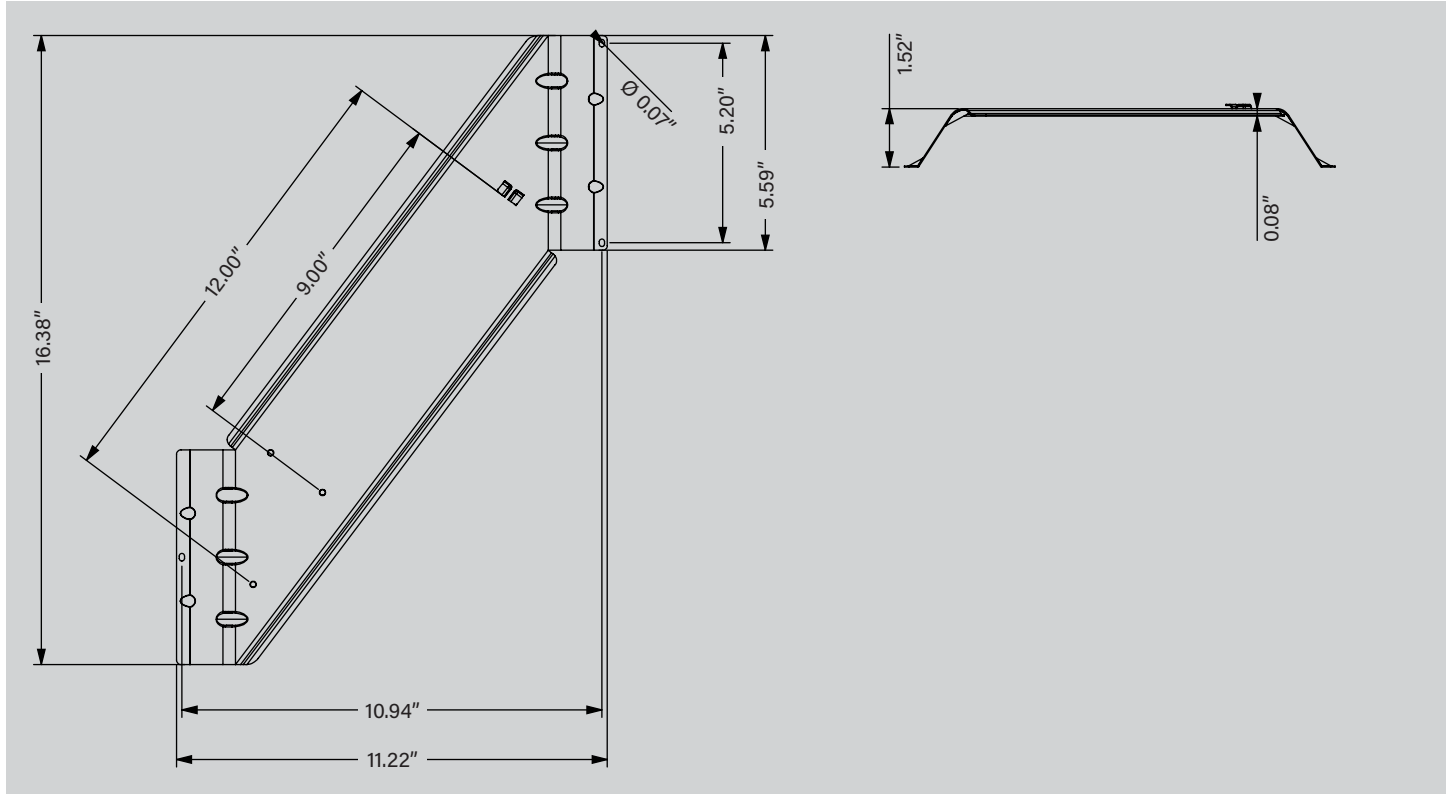

KT-BPLED-EM-14C-KIT

EMERGENCY LED BACKUP MOUNTING KIT

DESCRIPTION

Emergency LED Backup Mounting Kit for Keystone 14C (1x4) Contractor Prime Backlit Panels, Includes Bracket and Mounting Hardware

DIMENSIONS

COMPATIBLE EMERGENCY LED BACKUPS

CATALOG NUMBER	DESCRIPTION	UPC	EASY CODE
KT-EMRG-LED-5C-500-EN /DF	5W, 500 lumen Smart Safe emergency backup with dual flex cables	843654132433	RAR-74
KT-EMRG-LED-12C-1200-EN /DF	12W, 1200 lumen Smart Safe emergency backup with dual flex cables	890949019900	YCV-23

ORDERING INFORMATION

CATALOG NUMBER	CARTON QTY.	UPC	EASY CODE
KT-BPLED-EM-14C-KIT	10	843654157009	XYK-35

CATALOG NUMBER BREAKDOWN

KT-BPLED-EM-14C-KIT

1 2 3 4 5 6 7

- 1 Keystone Technologies
- 2 Backlit Panel
- 3 LED
- 4 Emergency Backup

- 5 1x4 Nominal Size
- 6 Contractor Series
- 7 Kit