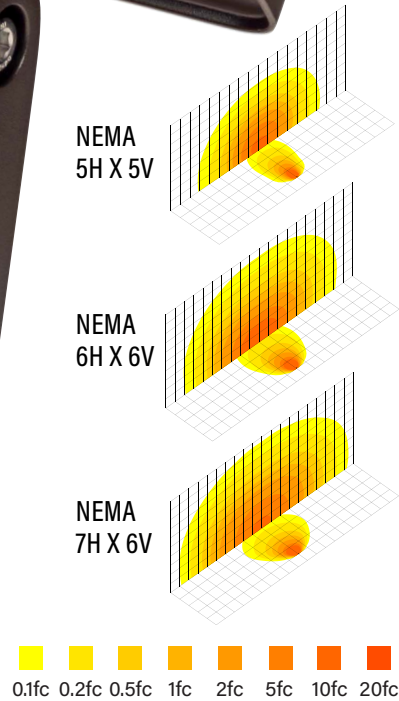

# One Floodlight

For Your  
Entire  
Project

optic<sub>swap</sub>

**Tool-free Lens Swap** allows simple installation and the ability to change lenses on site, so installers can implement the right coverage—no matter what the area. One fixture can do an entire job.

**Our XFit High Power Floodlights** offer a full range of features: Power and Color Select, pre-installed and included mounts, a sleek IP65-rated design, and the convenience and versatility of OpticSwap changeable optic lenses. No matter what your application, they're the only floodlights you need.