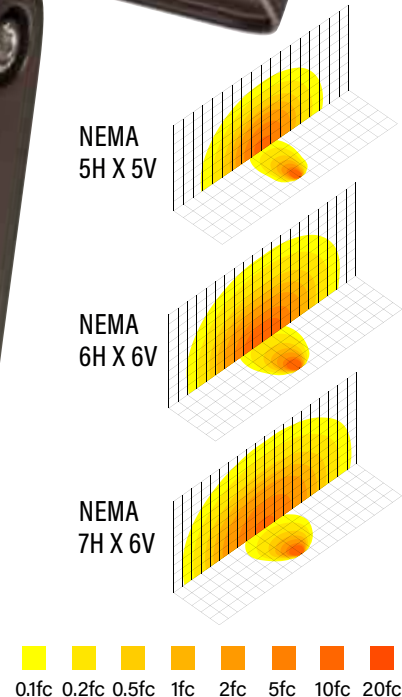

XFIT
HIGH POWER
FLOODLIGHTS

WITH **optic**  **swap**

One Floodlight

For Your Entire Project

Our XFit High Power Floodlights offer a full range of features: Power and Color Select, pre-installed and included mounts, a sleek IP65-rated design, and the convenience and versatility of OpticSwap changeable optic lenses. No matter what your application, they're the only floodlights you need.

All in the box

Fixture with Power & Color Select

3 Optic Lenses: NEMA 7x6 installed; NEMA 6x6 and 5x5 included

2 Mounts: Slipfitter installed; trunnion included

Photocell & Shorting Cap

Also Available:

Learn more

The perfect flood for everyday applications

- Power and Color Select
- Pre-installed & included mounts
- NEMA 7x7 lens
- Photocell
- Improved heat sinking
- Bronze & white

Floodlights with OpticSwap | High Power | Power & Color Select