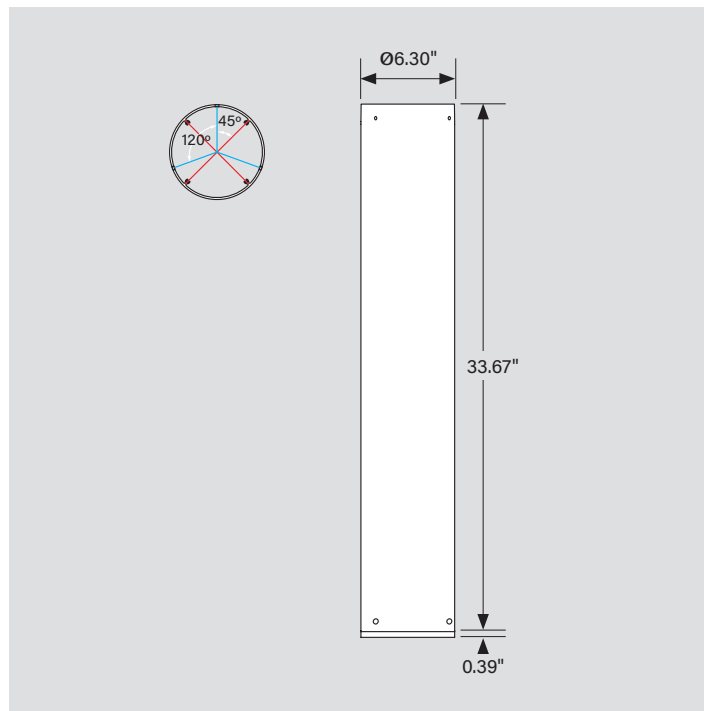

KT-BLED-6R-UNV-KIT-X

BOLLARD BASE

DESCRIPTION

6" diameter | 36" tall bollard base | Used with KT-BLED24PS bollard head | Bronze and black finish options available | Includes set of (3) anchor bolts

SPECIFICATIONS

ORDERING INFORMATION

ORDER CODE	UPC	Easy Code	Finish Color
KT-BLED-6R-UNV-KIT	843654162874	SXW-68	Bronze
KT-BLED-6R-UNV-KIT-B	843654162881	PZU-88	Black

CATALOG NUMBER BREAKDOWN

KT-BLED-6R-UNV-KIT-X

1	2	3	4	5	6	7
1 Keystone Technologies	2 Fixture Type	3 LED Technology	4 Size / Shape	5 Universal Mounting	6 Kit	7 Housing Color
	B Bollard		6R 6" Round			B Bronze
						B Black