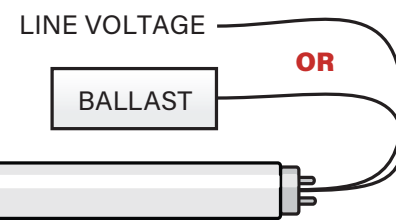

TYPE A&B

Works with or without ballast