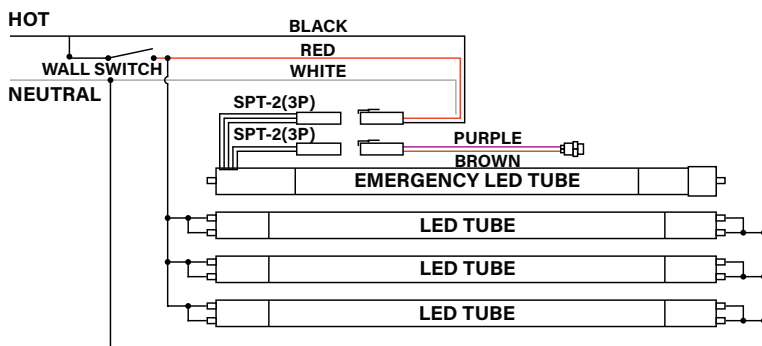

Single-ended tubes have pins energized on just one end. Double-ended tubes are compatible with most existing fluorescent configurations if you're unsure of your tube's requirements.

Type B - Tube Ready Fixtures

A fixture with pre-wired sockets for Type B LED tubes, in styles including strip, wrap, prismatic troffer, and high bay.

Fully UL 924 Compliant Emergency Tube

Our DirectDrive UL Type B Emergency Tube features an innovative design that seamlessly incorporates a rechargeable battery into a tube format, ensuring a permanent installation that cannot be easily tampered with or removed accidentally—meeting all UL 924 standards.