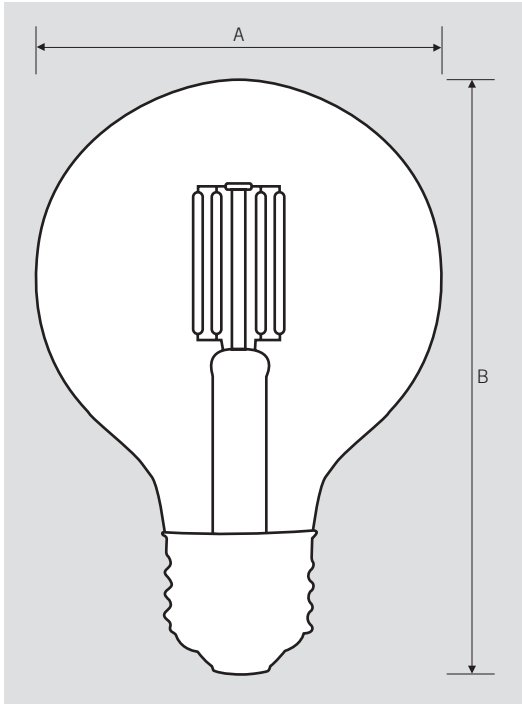

### DESCRIPTION

5.5W G25 Lamp | 2200K | ≥80 CRI | Amber Globe

<b>LAMP TYPE:</b> Filament G25
<b>BASE TYPE:</b> E26 (Medium)
<b>WATTAGE:</b> 5.5W
<b>COLOR TEMPERATURE:</b> 2200K
<b>COLOR RENDERING INDEX (CRI):</b> ≥80
<b>WARRANTY:</b> 3 Years
<b>RATED LIFE:</b> L70 (15,000 Hours)

### ELECTRICAL AND PERFORMANCE SPECIFICATIONS

Keystone Catalog Number	Description	Color Temp*	Input Voltage	Rated Lamp Wattage	Legacy Equivalent Wattage	Lumens	Efficacy	CRI	Base Type	Beam Angle	Dimmable
KT-LED5.5FG25-E26-822-A	G25 filament globe bulb; Amber; Dimmable	2200K	120V	5.5W	60W incandescent	500 lm	91 lm/W	≥80	E26	360°	Yes

### LAMP DIMENSIONS

A (Diameter)	3.15"
B (Length)	4.53"

BASE TYPE: E26 (Medium)