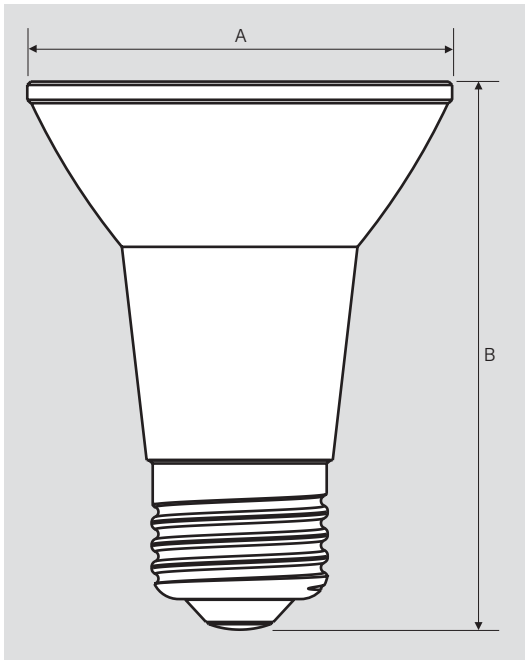

ESSENTIAL SERIES

GENERAL PURPOSE LED BULBS

KT-LED5PAR20-F-8XX /G2

50W REPLACEMENT LAMP

DESCRIPTION

5.5W PAR20 Lamp | 2700–5000K | > 80 CRI | Standard Flood

Enclosed
Fixture Rated

LAMP TYPE: PAR20

BASE TYPE: E26 (Medium)

WATTAGE: 5.5W

COLOR TEMPERATURE: 2700–5000K

COLOR RENDERING INDEX (CRI): > 80

WARRANTY: 3 Years

RATED LIFE: L70 (25,000 Hours)

TYPICAL APPLICATIONS

- Track-lighting
- Display
- Flood- and spot-lighting
- Outdoor fixtures

PRODUCT FEATURES

- 80%+ energy savings and less heat generation vs legacy equivalents
- 25,000 hr lifetime means fewer replacements and lower maintenance cost
- Precision crafted optics for beam angle control
- Durable plastic housing for lower risk of breakage
- ANSI compliant construction ensures fit for intended applications
- Suitable for use in enclosed, recessed fixtures
- Suitable for dry, damp, and wet locations
- Suitable for use with dimmers
- PF > 0.90
- Operating temperature range: 4°F/–20°C to 95°F/35°C
- Complies with FCC Part 15

KT-LED5PAR20-F-8XX /G2

50W REPLACEMENT LAMP

PHYSICAL SPECIFICATIONS

LAMP DIMENSIONS

A (Diameter)	2.52"
B (Length)	3.23"

BASE TYPE: E26 (Medium)

PACKAGING

Carton Quantity	72 pcs
Carton Dimensions	19.37" × 8.66" × 8.31"