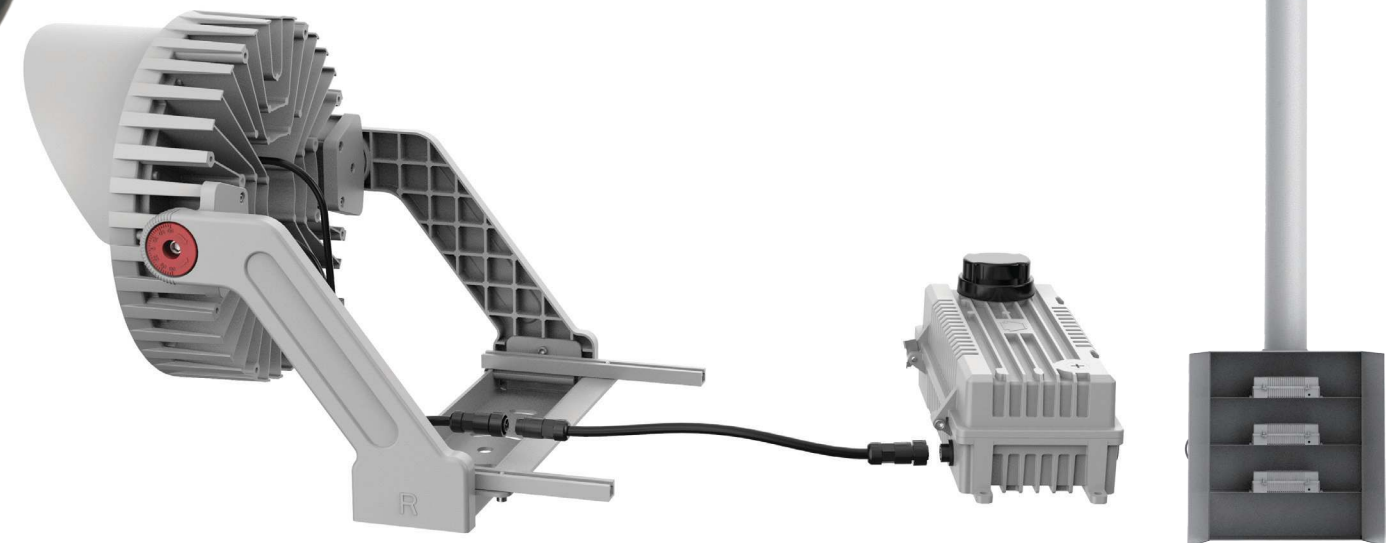

XFIT SPORTS LIGHT

SINCE 1945
KEYSTONE
LIGHT MADE EASY®

AUGUST 2024

A powerful fixture with a distinctive feature — the ability to mount the driver remotely.

With simple installation, access, and maintenance.

Available in:

500W / 70,000 Lumens | 750W / 105,000 Lumens

Multiple lens options:

Ensures uniform, proper lighting (30° standard; 20° & 40° optional)

- 0.1 fc
- 0.2 fc
- 0.5 fc
- 1.0 fc
- 2.0 fc
- 5.0 fc
- 10.0 fc

20° beam angle
Pole-mounted at 80'

30° beam angle
Pole-mounted at 65'

40° beam angle
Pole-mounted at 50'

Mounting options

With the remote mounting capability, you can bank drivers at the bottom of the cabinet for service while placing fixtures up to 164' (50m) high using extension cords (sold separately).

Accessories

Extension Cord
35' and 65' available

Photocell Sensor

Slipfitter Mount

Knuckle Mount

Green Laser Pointer

Scan to view full offering:

FREE Lighting Layouts