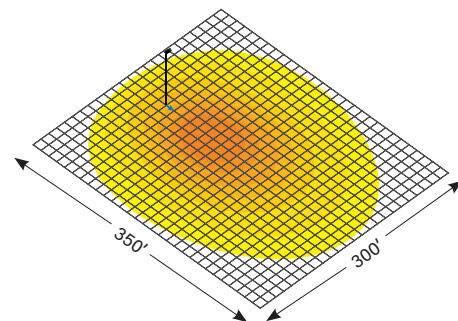

30° beam angle
Pole-mounted at 65'