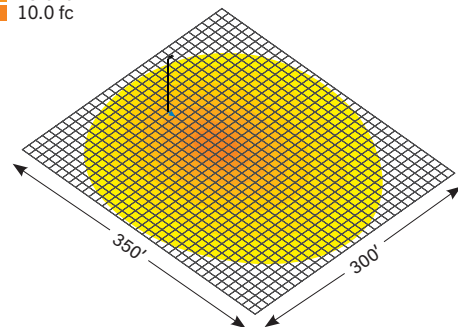

Multiple lens options:

Ensures uniform, proper lighting (30° standard; 20° & 40° optional)

- 0.1 fc
- 0.2 fc
- 0.5 fc
- 1.0 fc
- 2.0 fc
- 5.0 fc
- 10.0 fc

20° beam angle
Pole-mounted at 80'