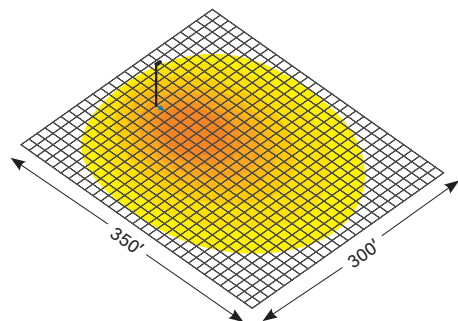

Available in:

500W / 70,000 Lumens | 750W / 105,000 Lumens

Multiple lens options:

Ensures uniform, proper lighting (30° standard; 20° & 40° optional)

- 0.1 fc
- 0.2 fc
- 0.5 fc
- 1.0 fc
- 2.0 fc
- 5.0 fc
- 10.0 fc

20° beam angle
Pole-mounted at 80'

30° beam angle
Pole-mounted at 65'

40° beam angle
Pole-mounted at 50'

Mounting options

With the remote mounting capability, you can bank drivers at the bottom of the cabinet for service while placing fixtures up to 164' (50m) high using extension cords (sold separately).