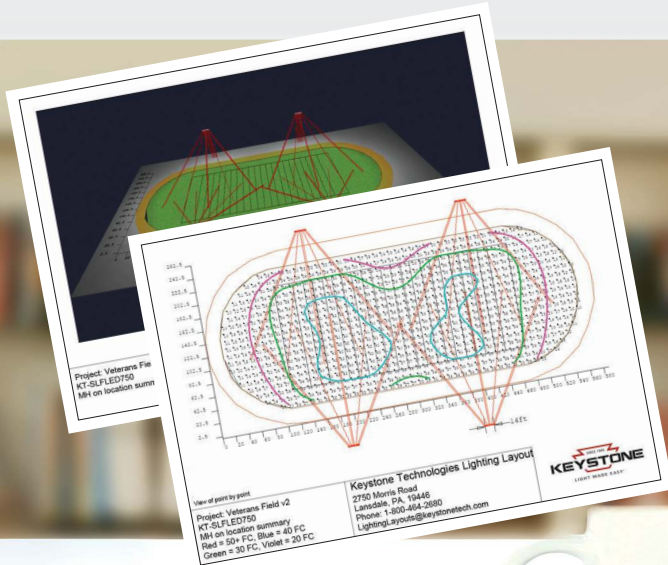

Accessories

Scan to view full offering:

FREE Lighting Layouts

Keystone offers complimentary lighting layout services for our products. Simply fill out the form with a few key details, request a layout, and our lighting designers will get to work on your request.

Visit: keystonetech.com/lighting-layout-outdoor-request

LIT-SS-SPORTSLIGHT

LAMPS | FIXTURES | POWER SUPPLIES | CONTROLS
Keystone Technologies Philadelphia, PA 800.464.2680 keystonetech.com