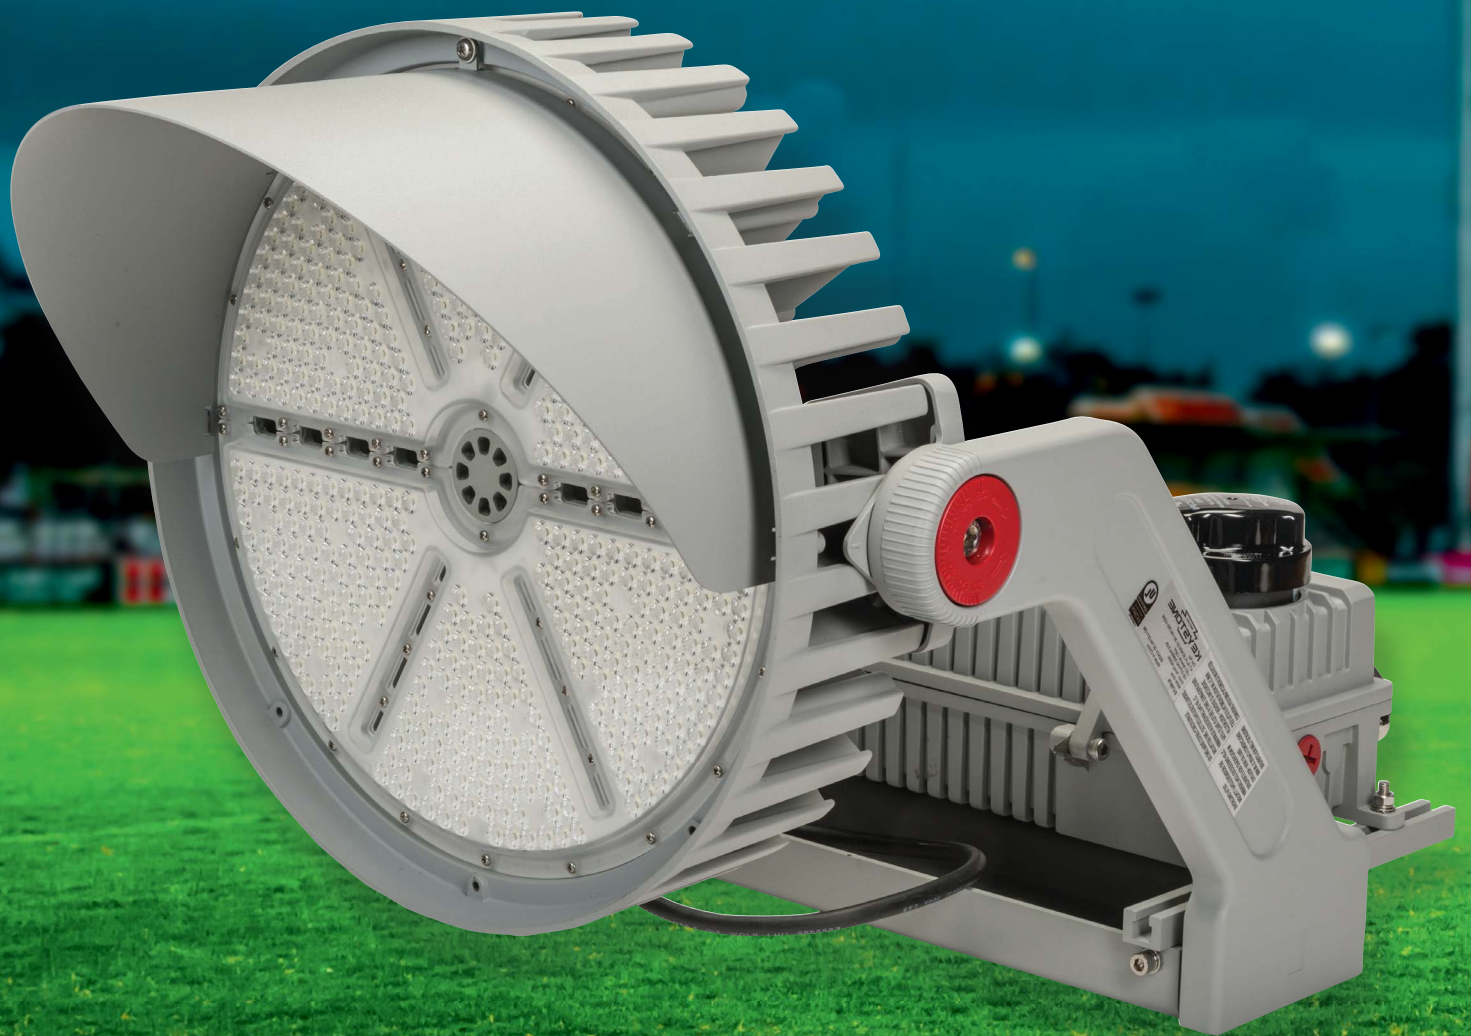

XFIT SPORTS LIGHT

SINCE 1945
KEYSTONE
LIGHT MADE EASY®

AUGUST 2024

A powerful fixture with a distinctive feature — the ability to mount the driver remotely.

With simple installation, access, and maintenance.

Available in:

500W / 70,000 Lumens | 750W / 105,000 Lumens

Multiple lens options:

Ensures uniform, proper lighting (30° standard; 20° & 40° optional)

- 0.1 fc
- 0.2 fc
- 0.5 fc
- 1.0 fc
- 2.0 fc
- 5.0 fc
- 10.0 fc

20° beam angle
Pole-mounted at 80'

30° beam angle
Pole-mounted at 65'

40° beam angle
Pole-mounted at 50'

Mounting options

With the remote mounting capability, you can bank drivers at the bottom of the cabinet for service while placing fixtures up to 164' (50m) high using extension cords (sold separately).

Accessories

Extension Cord
35' and 65' available

Photocell Sensor

Slipfitter Mount

Knuckle Mount

Green Laser Pointer

Scan to view full offering:

FREE Lighting Layouts