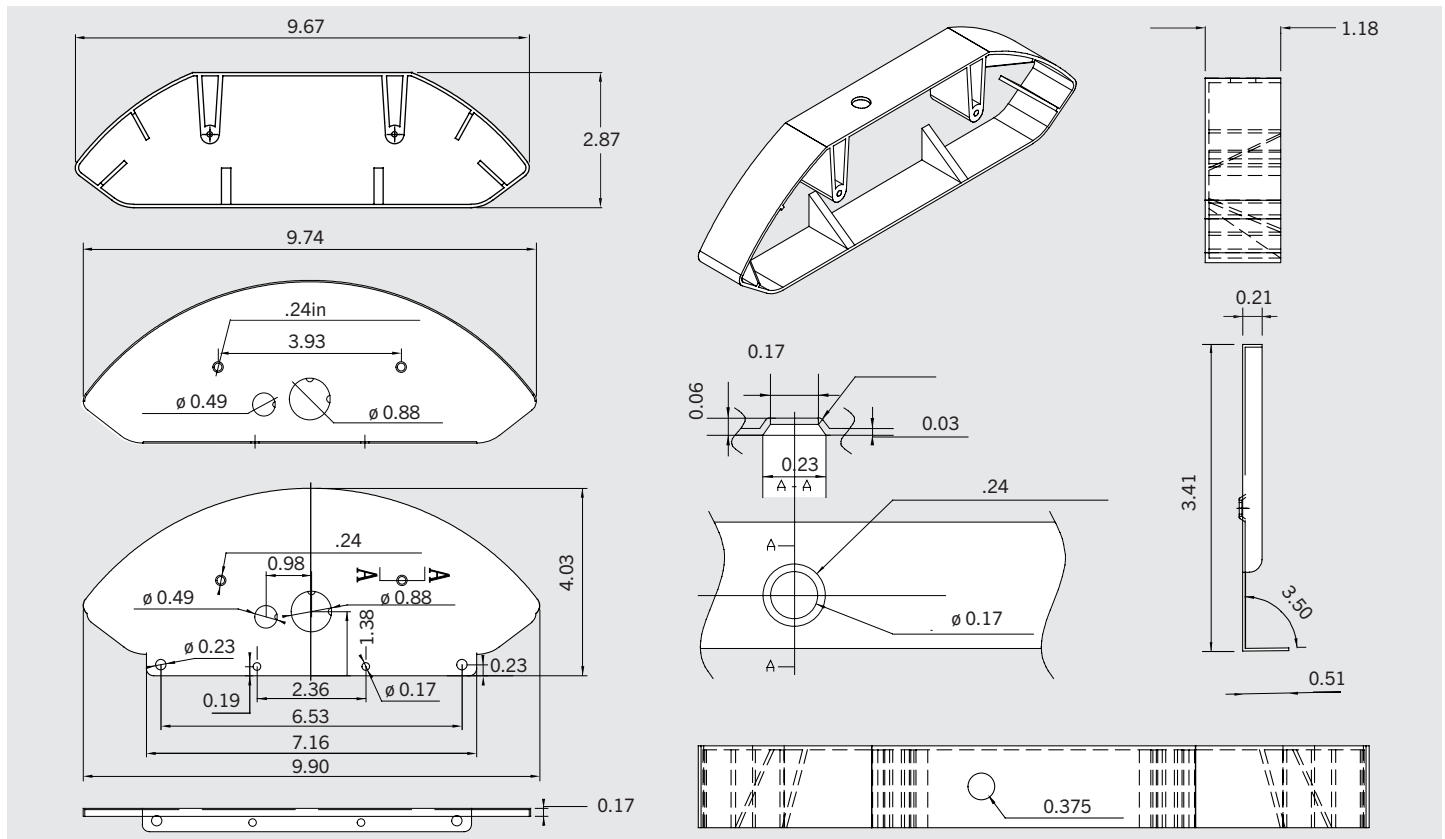

KT-CWLED-SLB-1-KIT

CURVED WRAP BRACKET

DESCRIPTION

Curved Wrap Bracket for Smart Loop KTSL-FC2-12V-SM-PIR Sensor. Includes fixture end plate and sensor bracket.

PHYSICAL SPECIFICATIONS

ORDERING INFORMATION

Catalog Number	Pack Quantity	Easy Code	UPC
KT-CWLED-SLB-1-KIT	TBD	KPV-40	843654139876

CATALOG NUMBER BREAKDOWN

KT-CWLED-SLB-1-KIT

1 2 3 4 5

1. 1 Keystone Technologies
2. 2 Curved wrap LED
3. 3 Smart Loop Bracket
4. 4 Style
5. 5 Kit