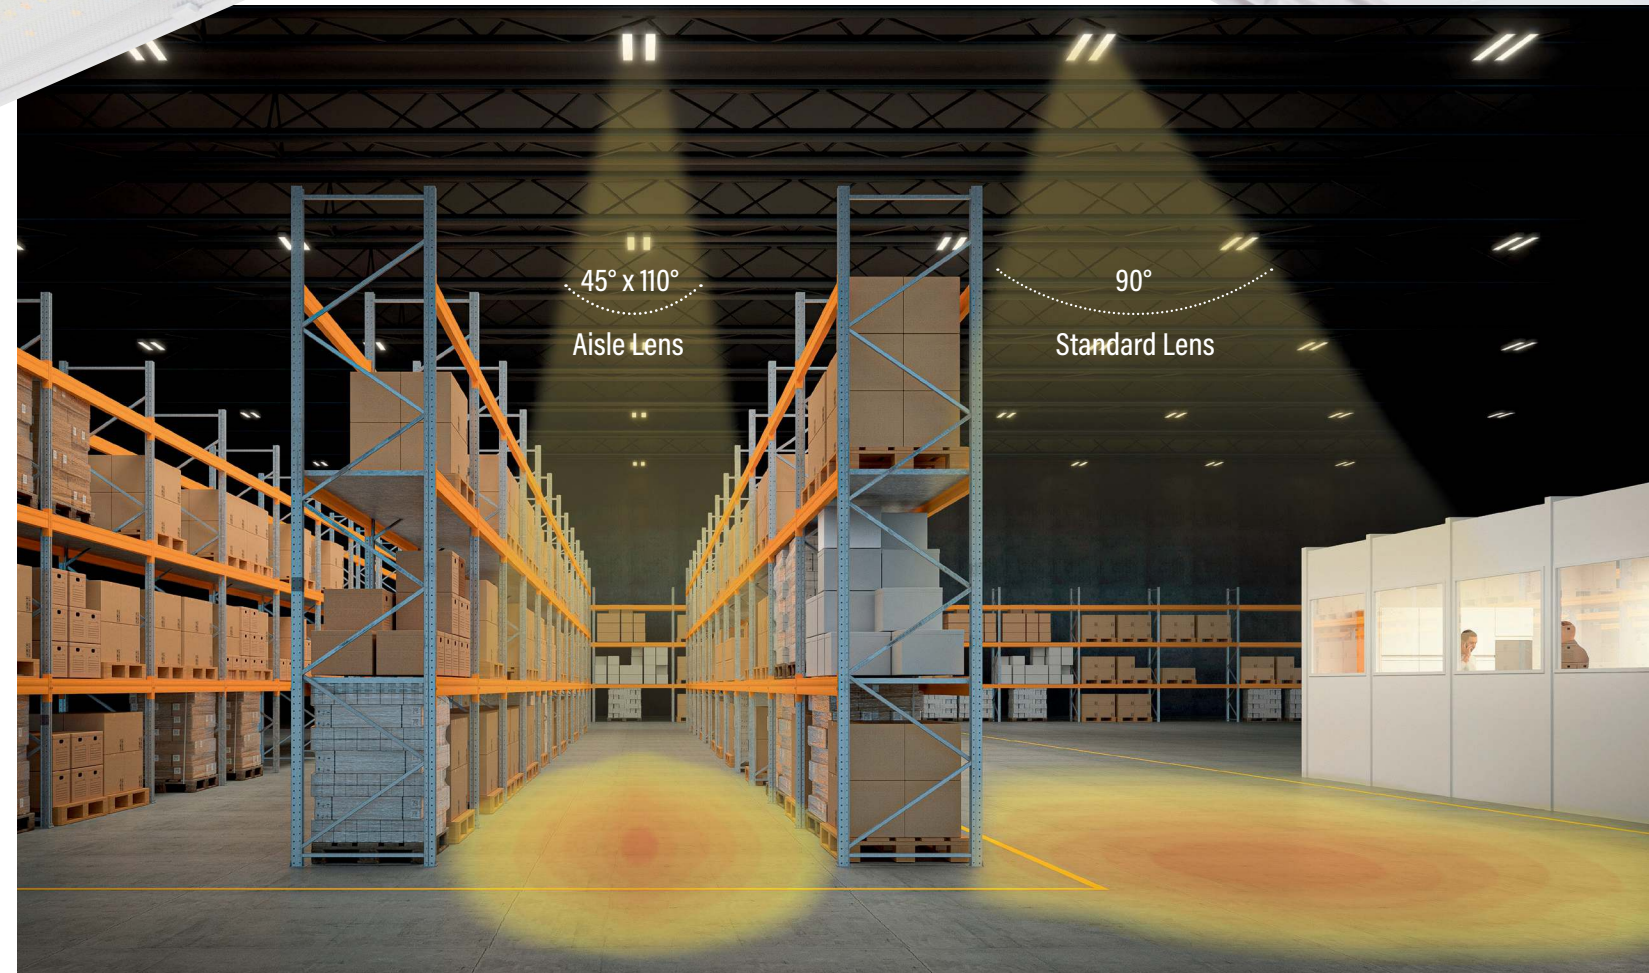

## Tool-free Lens Swap

**A revolutionary solution.** Change out optic lenses in seconds to meet your lighting application; fixture comes with standard 90°-degree optic lens and 45° x 110°-degree aisle optic lens.

Aisle Lens (45° x 110°)

Standard Lens (90°)