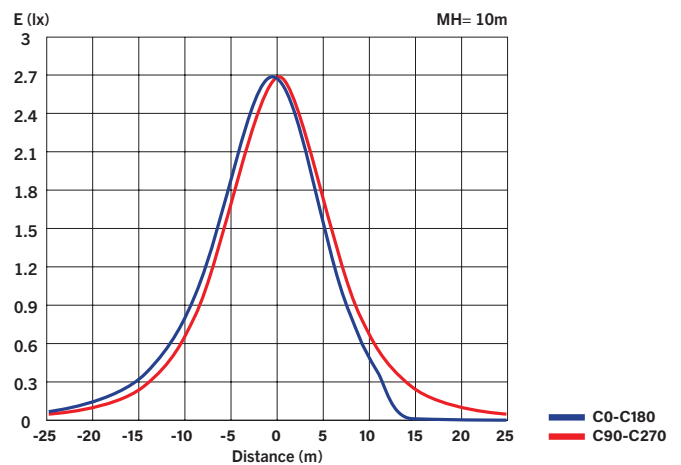

### PHOTOMETRICS

#### Illuminance at a Distance

Flux out: 570.1 lm

#### Luminous Intensity Distribution Curve