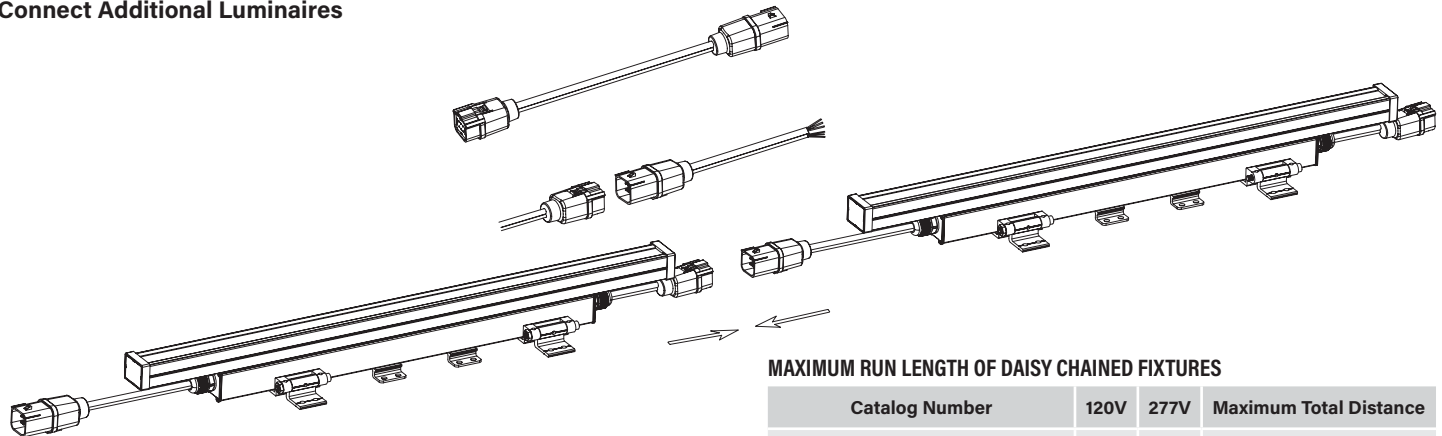

Connect Additional Luminaires

MAXIMUM RUN LENGTH OF DAISY CHAINED FIXTURES

Catalog Number	120V	277V	Maximum Total Distance
KT-WWLED12-L2A-M-RGBW-DMX	40	40	300ft
KT-WWLED24-L4A-M-RGBW-DMX	20	35	300ft