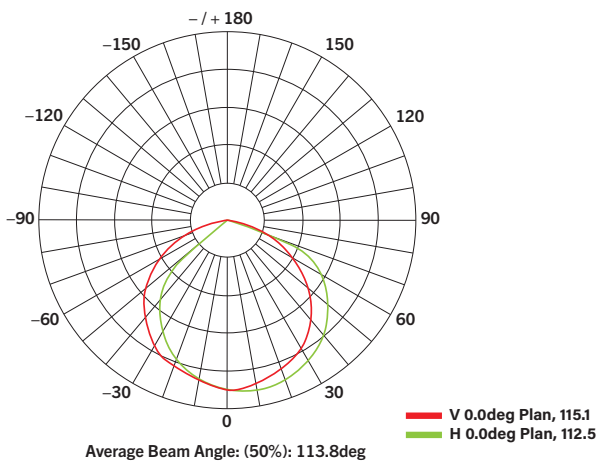

### PHOTOMETRICS

#### Light Distribution Pattern

KT-WWLED12-L2A-M-RGBW-DMX IES  
 White 5000K setting  
 Aimed 30° above horizontal  
 30" from building  
 6" above ground

#### Illuminance at a Distance

Flux out: 570.1 lm

#### Luminous Intensity Distribution Curve