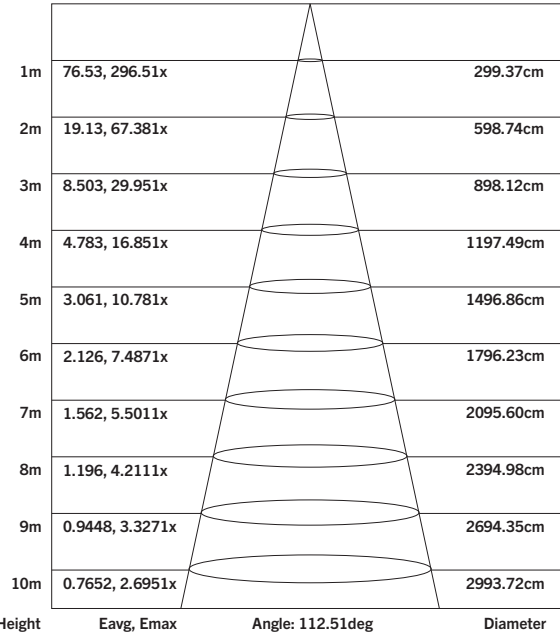

### PRODUCT SPECIFICATIONS

Catalog Number	Length	Wattage	Color	Lumen Output	Efficacy	Input Voltage	Light Distribution	Rated Life
KT-WWLED12-L2A-M-RGBW-DMX	2ft	12W	RGBW	560	45 lm/W	120 - 277V	Medium	50,000 Hours

### PHOTOMETRICS

#### Illuminance at a Distance

Flux out: 570.1 lm