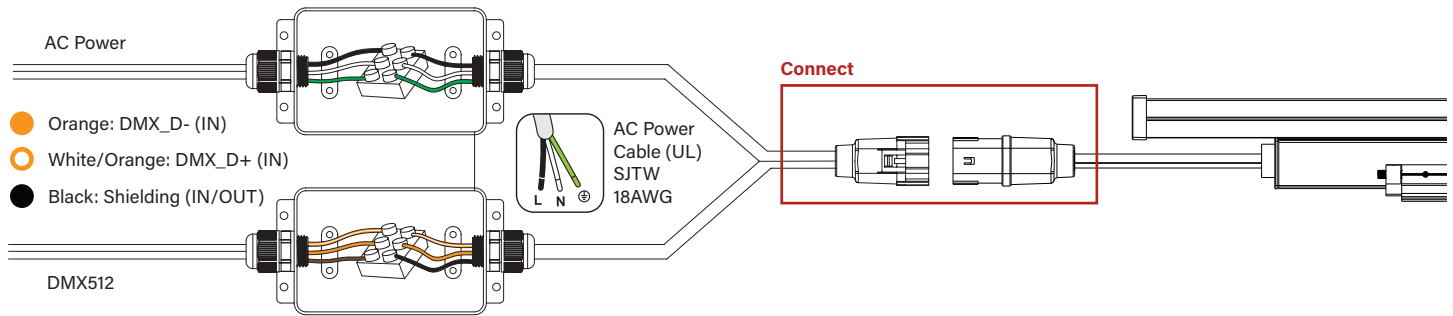

KT-WWLED12-L2A-M-RGBW-DMX

12W LED WALLWASHER

WIRING DIAGRAM

For use with 3rd party DMX systems (using KT-WWLED-DMX-6-WC/XLR wiring harness)