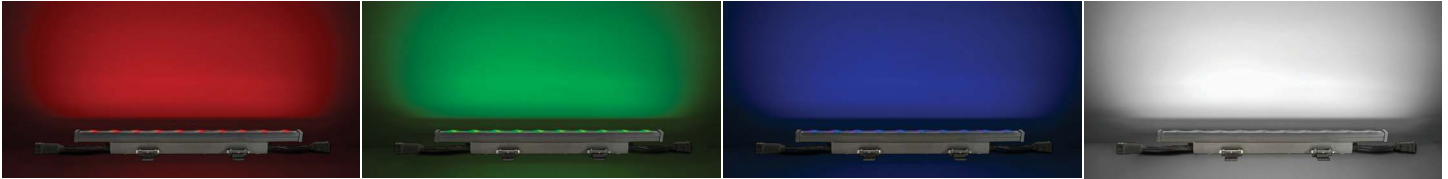

KT-WWLED12-L2A-M-RGBW-DMX

12W LED WALLWASHER