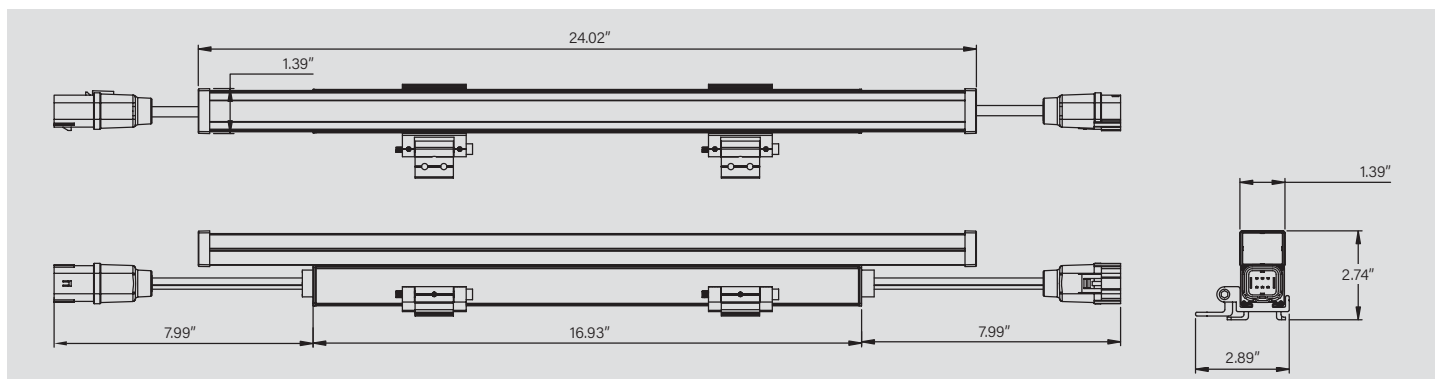

PHYSICAL SPECIFICATIONS