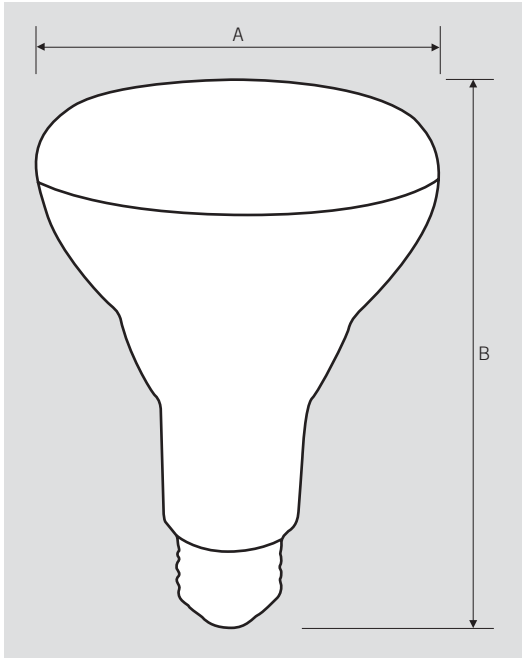

ESSENTIAL SERIES

GENERAL PURPOSE LED BULBS

KT-LED8BR30-8XX-6PK /G2

REPLACEMENT LAMP

DESCRIPTION

8W BR30 Lamp | 2700–3000K | >80 CRI | Standard Flood

LAMP TYPE: BR30

BASE TYPE: E26 (Medium)

PRODUCT FEATURES

- Energy efficient, 80%+ energy savings over legacy equivalents
- Lower heat generation than legacy equivalents
- Smooth, uniform dimming
- Smooth, diffused lens for comfortable glare-free performance
- Durable plastic housing lowers the risk for breakage
- Long life minimizes replacement and maintenance costs
- Suitable for use in damp locations
- Suitable for use in open, recessed, and enclosed fixtures
- Operating temperature range –13°F/–25°C to 104°F/40°C
- PF >0.70
- ANSI compliant construction ensures fitment for intended applications
- UL Listed
- Meets Energy Star requirements
- Complies with Part 15 of FCC

ELECTRICAL AND PERFORMANCE SPECIFICATIONS

Keystone Catalog Number	Description	Color Temp	Input Voltage	Rated Lamp Wattage	Legacy Equivalent Wattage	Base Type	Lumens	CRI	Beam Angle	Dimmable	Efficacy
KT-LED8BR30-827-6PK /G2	BR30 bulb; 6 Pack; Standard flood; Dimmable	2700K	120V	8W	65W halogen	E26	650 lm	>80	100°	Yes	81 lm/W
KT-LED8BR30-830-6PK /G2	BR30 bulb; 6 Pack; Standard flood; Dimmable	3000K	120V	8W	65W halogen	E26	650 lm	>80	100°	Yes	81 lm/W

KT-LED8BR30-8XX-6PK /G2

REPLACEMENT LAMP

PHYSICAL CHARACTERISTICS

LAMP DIMENSIONS

A (Diameter)	3.74"
B (Length)	5.24"

BASE TYPE: E26 (Medium)

PACKAGING

Carton Quantity	72 pcs
Carton Dimensions	20.20" × 18.43" × 12.44"
Carton Weight	10.93 lbs