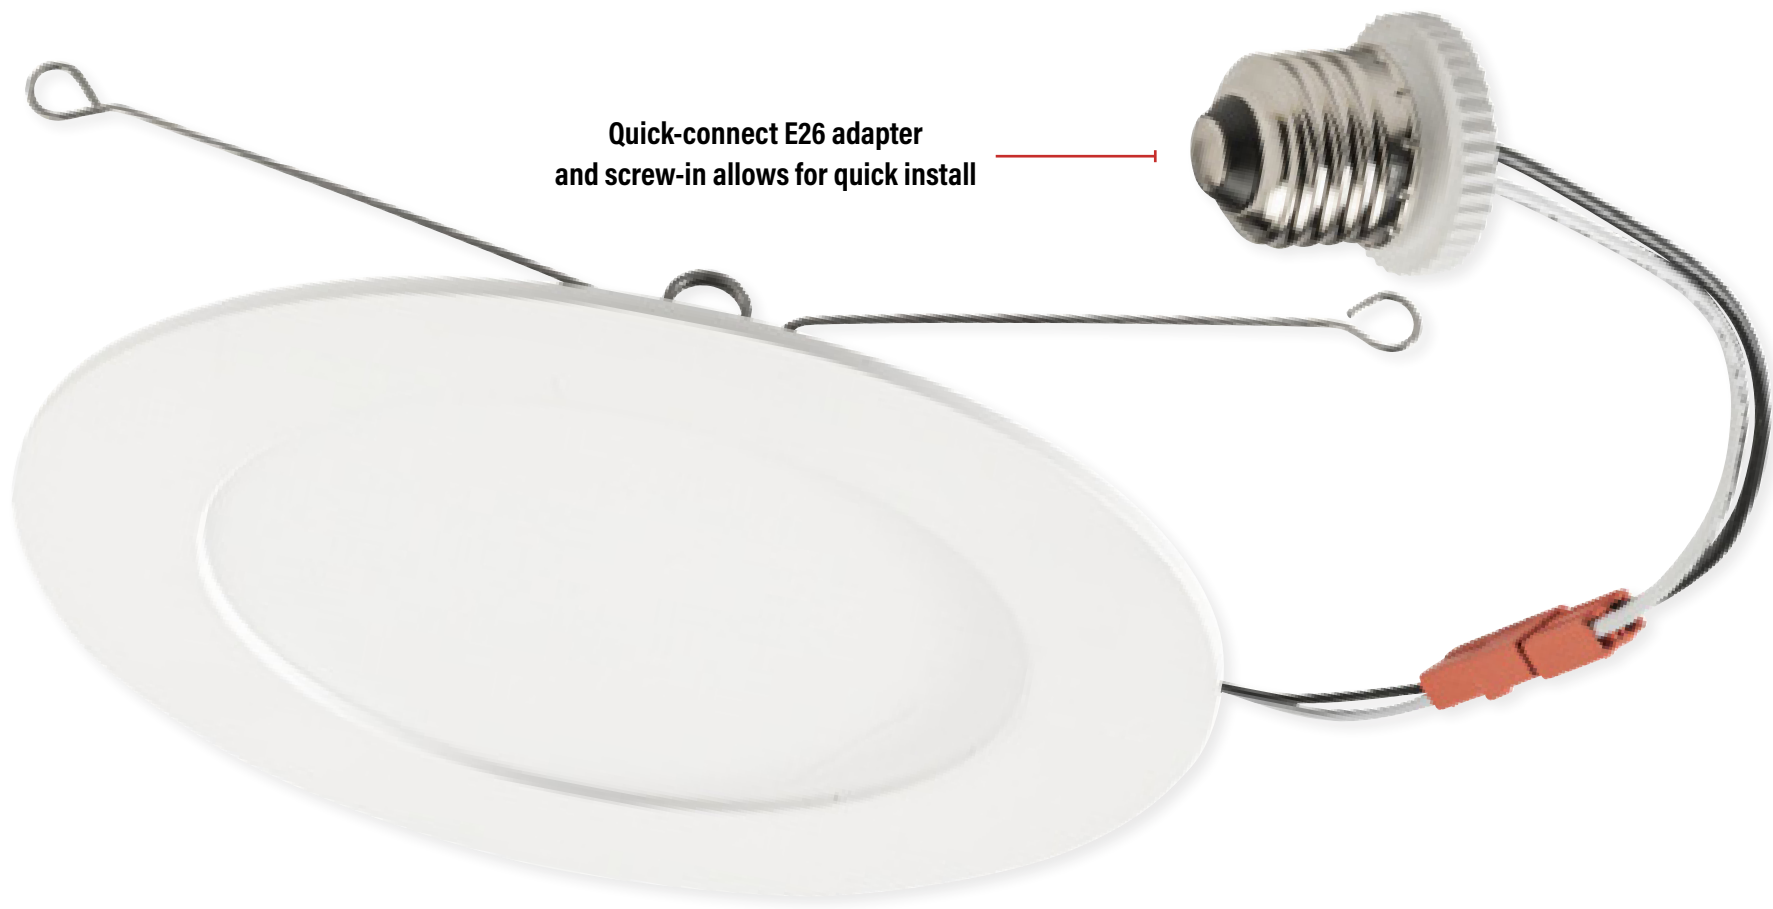

SINCE 1945
KEYSTONE
LIGHT MADE EASY®

AVIVA

Wafer Retrofit Trim

POWER SELECT ← → COLOR SELECT ← →

Quick-connect E26 adapter and screw-in allows for quick install

Spring clip

Installs in can but keeps a wafer aesthetic

Modern aesthetic, simple install.

Retrofitting a space with can lights, but want a wafer aesthetic? Our Aviva Wafer allows you to keep a wafer aesthetic while making use of can receptacles. Installation takes seconds.

6" INSTALL

4" INSTALL

Adjustable 3 power outputs and 5 CCT

This one retrofit can be used on many different jobs. With selectable power and color it can fit any project and be easily changed if the end user wants a different atmosphere.

4" | Power and Color Select

CATALOG NUMBER	SIZE	SELECTABLE WATTAGE	SELECTABLE CCT	CRI	ENERGY STAR	LIFETIME
Flush Slim KT-LED10PSWD-4A-9CSF-DIM Regressed Smooth KT-LED10PSWD-4B-9CSF-DIM Regressed Baffled KT-LED10PSWD-4BB-9CSF-D	4" Circular	10/ 8/ 6W	2700/ 3000/ 3500/ 4000/ 5000K	>90	Yes	50,000 hrs