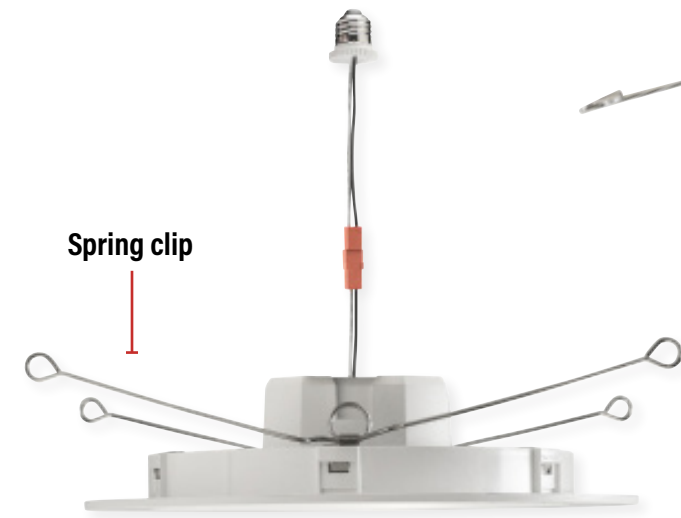

SINCE 1945
KEYSTONE
LIGHT MADE EASY®

AVIVA

Wafer Retrofit Trim

POWER SELECT ← → COLOR SELECT ← →

Quick-connect E26 adapter and screw-in allows for quick install

Spring clip

Installs in can but keeps a wafer aesthetic

Modern aesthetic, simple install.

Retrofitting a space with can lights, but want a wafer aesthetic? Our Aviva Wafer allows you to keep a wafer aesthetic while making use of can receptacles. Installation takes seconds.

6" INSTALL

4" INSTALL

Adjustable 3 power outputs and 5 CCT

This one retrofit can be used on many different jobs. With selectable power and color it can fit any project and be easily changed if the end user wants a different atmosphere.

Downlights for every job

Aviva Wafer is part of Keystone's complete portfolio of commercial and residential downlights, including a range of recessed fixtures, wafers, retrofit trim fixtures, and disk lights.