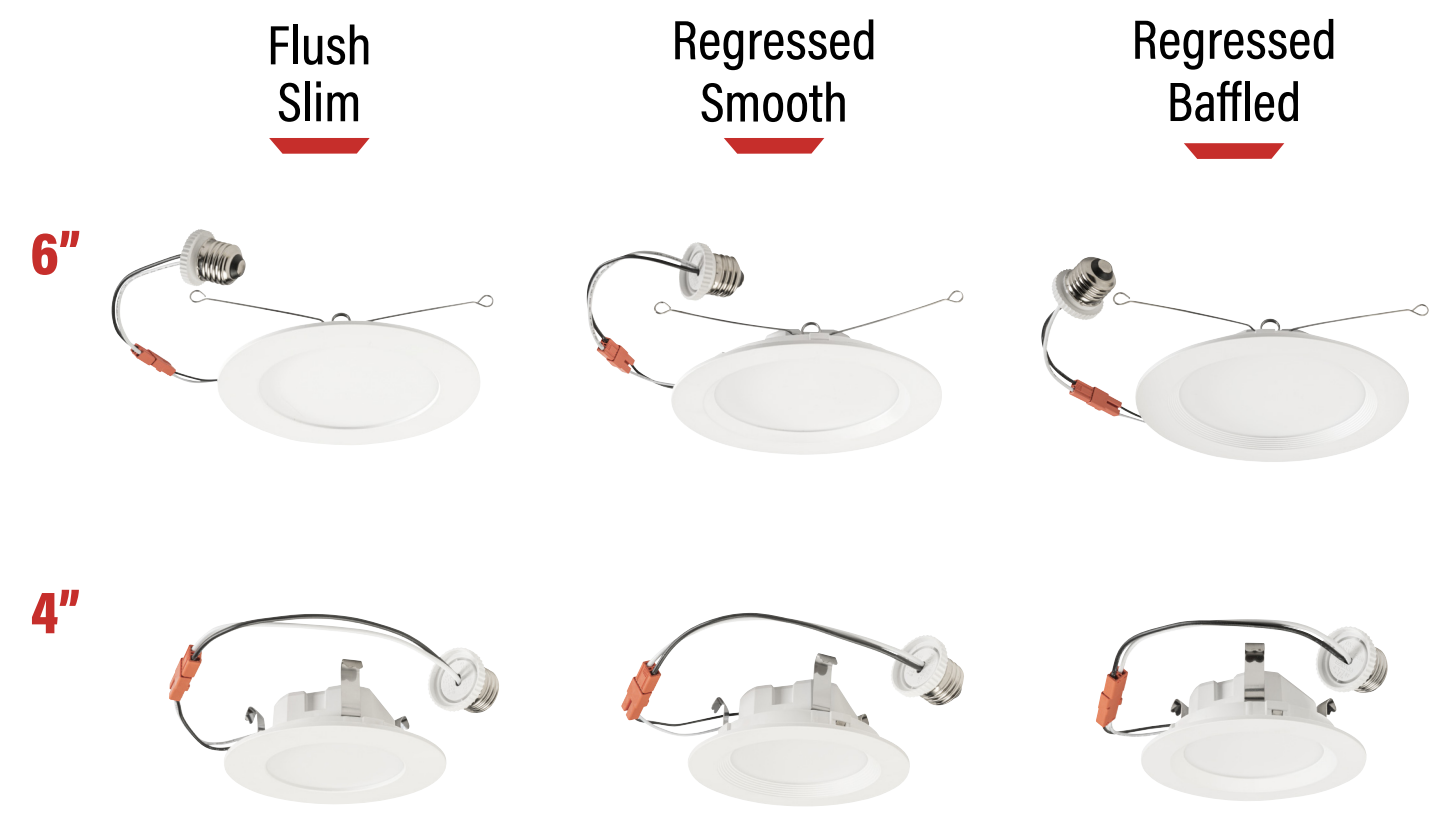

SINCE 1945
KEYSTONE
LIGHT MADE EASY®

AVIVA

Wafer Retrofit Trim

POWER SELECT ← → COLOR SELECT ← →

Quick-connect E26 adapter and screw-in allows for quick install

Spring clip

Installs in can but keeps a wafer aesthetic

Modern aesthetic, simple install.

Retrofitting a space with can lights, but want a wafer aesthetic? Our Aviva Wafer allows you to keep a wafer aesthetic while making use of can receptacles. Installation takes seconds.

6" INSTALL

4" INSTALL

Adjustable 3 power outputs and 5 CCT

This one retrofit can be used on many different jobs. With selectable power and color it can fit any project and be easily changed if the end user wants a different atmosphere.

Flush Slim

Regressed Smooth

Regressed Baffled

6"

4"

6" | Power and Color Select

CATALOG NUMBER	SIZE	SELECTABLE WATTAGE	SELECTABLE CCT	CRI	ENERGY STAR	LIFETIME
Flush Slim KT-LED15PSWD-6A-9CSF-DIM Regressed Smooth KT-LED15PSWD-6B-9CSF-DIM Regressed Baffled KT-LED15PSWD-6BB-9CSF-DIM	6" Circular	15/ 13/ 11W	2700/ 3000/ 3500/ 4000/ 5000K	>90	Yes	50,000 hrs