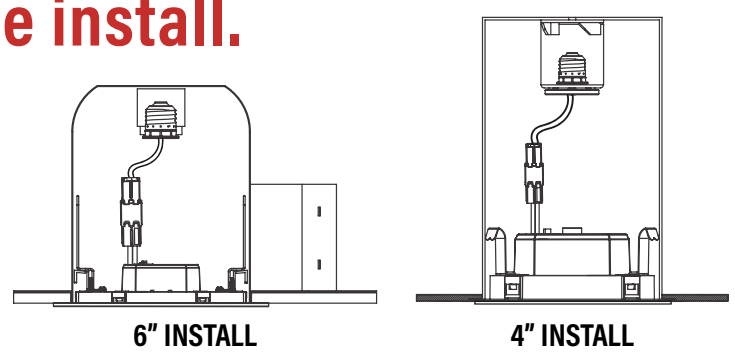

SINCE 1945
KEYSTONE
LIGHT MADE EASY®

AVIVA

Wafer Retrofit Trim

POWER SELECT ← → COLOR SELECT ← →

Quick-connect E26 adapter and screw-in allows for quick install

Spring clip

Installs in can but keeps a wafer aesthetic

6" INSTALL

4" INSTALL

Adjustable 3 power outputs and 5 CCT

This one retrofit can be used on many different jobs. With selectable power and color it can fit any project and be easily changed if the end user wants a different atmosphere.