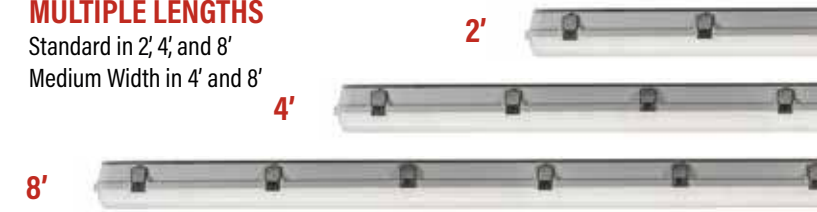

They're easy to install, come in many sizes in both standard and medium-width body options, and can be customized to suit your environment with controls and selectable outputs.

In fact, with 3 power outputs and 3 CCT, it's 9 fixtures in 1.

This is Light Made Easy[®] even when the surroundings are challenging.

Medium Width

Same aesthetic as standard width with wider body and higher lumen output

ADJUSTABLE MOUNTING CLIPS
Mounting clip can move left or right on track

SIMPLE SENSING
Add motion sensing with our control solutions

MULTIPLE LENGTHS
Standard in 2', 4', and 8'
Medium Width in 4' and 8'

IMPACT RESISTANT
Smooth, diffused polycarbonate lens for even presentation