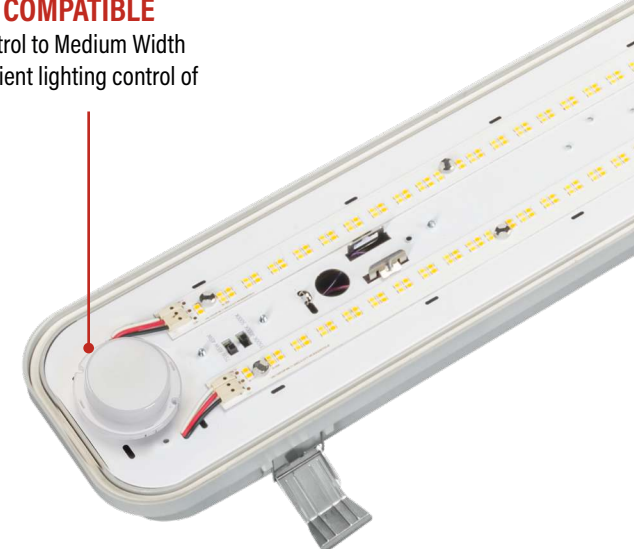

They're easy to install, come in many sizes in both standard and medium-width body options, and can be customized to suit your environment with controls and selectable outputs.

In fact, with 3 power outputs and 3 CCT, it's 9 fixtures in 1.

This is Light Made Easy® even when the surroundings are challenging.

Medium Width

Same aesthetic as standard width with wider body and higher lumen output

Standard

Traditional design with narrow body

ADJUSTABLE MOUNTING CLIPS
Mounting clip can move left or right on track

SIMPLE SENSING
Add motion sensing with our control solutions

MULTIPLE LENGTHS
Standard in 2', 4', and 8'
Medium Width in 4' and 8'

IMPACT RESISTANT
Smooth, diffused polycarbonate lens for even presentation

SMART LOOP COMPATIBLE
Add wireless control to Medium Width model for convenient lighting control of your entire space

ONE MANUFACTURER
With fixture, driver, and emergency backup from Keystone, you get guaranteed compatibility and performance.