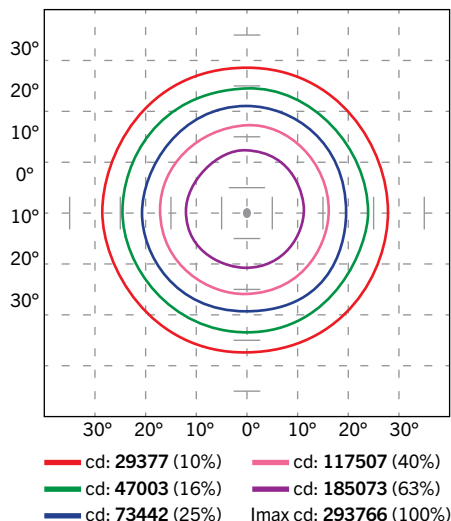

Note: Fixtures with 20°, 40°, 60°, and 80° beam angles are available and assembled to order. Lead times may apply.

KT-SLFLED750HV-M1-XX-YM-750-VDIM

SPORTS LIGHT FLOOD

LIGHT DISTRIBUTION PATTERN

Photometric layouts for general reference only. All fixtures are pointed at 45° below horizontal. Each square is 10 ft x 10 ft

- 0.1 fc
- 0.2 fc
- 0.5 fc
- 1.0 fc
- 2.0 fc
- 5.0 fc
- 10.0 fc

PHOTOMETRIC SPECIFICATIONS (20° BEAM ANGLE)

ISOCANDELA PLOT

LUMINOUS INTENSITY DISTRIBUTION

FLUX DISTRIBUTION

Zone	Lumens	% Luminaire
Forward Light	53,699	48.5%
0°-30°	36,107	32.6%
30°-60°	13,812	12.5%
60°-80°	3,475	3.1%
80°-90°	305	0.3%
Back Light	55,752	50.3%
0°-30°	37,875	34.2%
30°-60°	13,992	12.6%
60°-80°	3,550	3.2%
80°-90°	335	0.3%
Up Light	1,383	1.2%
90°-100°	92	0.1%
100°-180°	1,291	1.2%

(Photometric Specifications continued on next page)

KT-SLFLED750HV-M1-XX-YM-750-VDIM

SPORTS LIGHT FLOOD

PHOTOMETRIC SPECIFICATIONS (30° BEAM ANGLE)

ISOCANDELA PLOT

LUMINOUS INTENSITY DISTRIBUTION

FLUX DISTRIBUTION

PHOTOMETRIC SPECIFICATIONS (40° BEAM ANGLE)

ISOCANDELA PLOT

LUMINOUS INTENSITY DISTRIBUTION

FLUX DISTRIBUTION

Zone	Lumens	% Luminaire
Forward Light	55,204	49.8%
0°-30°	40,739	36.7%
30°-60°	11,948	10.8%
60°-80°	2,344	2.1%
80°-90°	173	0.2%
Back Light	54,433	49.1%
0°-30°	40,033	36.1%
30°-60°	11,863	10.7%
60°-80°	2,348	2.1%
80°-90°	189	0.2%
Up Light	1,272	1.1%
90°-100°	71	0.1%
100°-180°	1,201	1.1%