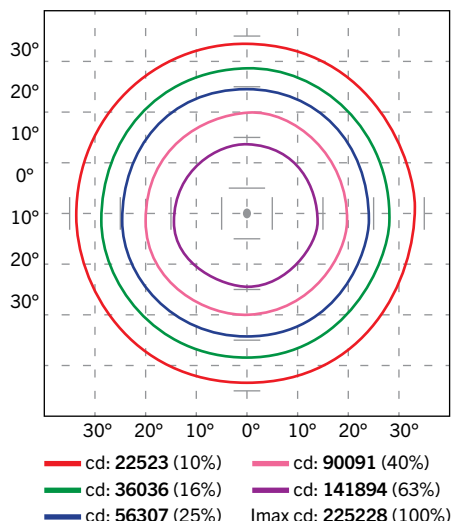

Note: Fixtures with 20°, 40°, 60°, and 80° beam angles are available and assembled to order. Lead times may apply.

KT-SLFLED750HV-M1-XX-YM-750-VDIM

SPORTS LIGHT FLOOD

LIGHT DISTRIBUTION PATTERN

Photometric layouts for general reference only. All fixtures are pointed at 45° below horizontal. Each square is 10 ft x 10 ft

- 0.1 fc
- 0.2 fc
- 0.5 fc
- 1.0 fc
- 2.0 fc
- 5.0 fc
- 10.0 fc

PHOTOMETRIC SPECIFICATIONS (20° BEAM ANGLE)

ISOCANDELA PLOT

LUMINOUS INTENSITY DISTRIBUTION

FLUX DISTRIBUTION

Zone	Lumens	% Luminaire
Forward Light	53,699	48.5%
0°-30°	36,107	32.6%
30°-60°	13,812	12.5%
60°-80°	3,475	3.1%
80°-90°	305	0.3%
Back Light	55,752	50.3%
0°-30°	37,875	34.2%
30°-60°	13,992	12.6%
60°-80°	3,550	3.2%
80°-90°	335	0.3%
Up Light	1,383	1.2%
90°-100°	92	0.1%
100°-180°	1,291	1.2%

(Photometric Specifications continued on next page)

KT-SLFLED750HV-M1-XX-YM-750-VDIM

SPORTS LIGHT FLOOD

PHOTOMETRIC SPECIFICATIONS (30° BEAM ANGLE)

ISOCANDELA PLOT

LUMINOUS INTENSITY DISTRIBUTION

FLUX DISTRIBUTION

PHOTOMETRIC SPECIFICATIONS (40° BEAM ANGLE)

ISOCANDELA PLOT

LUMINOUS INTENSITY DISTRIBUTION

FLUX DISTRIBUTION

Zone	Lumens	% Luminaire
Forward Light	55,204	49.8%
0°-30°	40,739	36.7%
30°-60°	11,948	10.8%
60°-80°	2,344	2.1%
80°-90°	173	0.2%
Back Light	54,433	49.1%
0°-30°	40,033	36.1%
30°-60°	11,863	10.7%
60°-80°	2,348	2.1%
80°-90°	189	0.2%
Up Light	1,272	1.1%
90°-100°	71	0.1%
100°-180°	1,201	1.1%