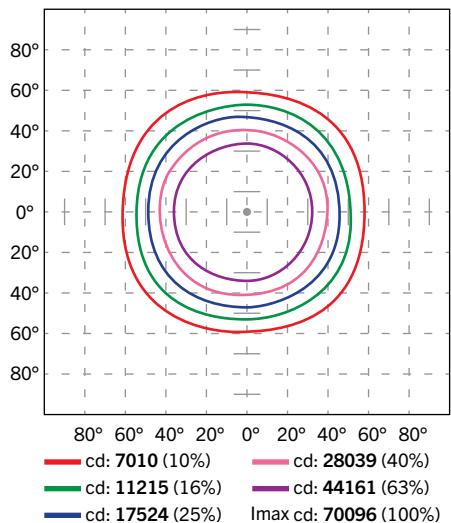

- 0.1 fc
- 0.2 fc
- 0.5 fc
- 1.0 fc
- 2.0 fc
- 5.0 fc
- 10.0 fc

PHOTOMETRIC SPECIFICATIONS (20° BEAM ANGLE)

ISOCANDELA PLOT

LUMINOUS INTENSITY DISTRIBUTION

FLUX DISTRIBUTION

Zone	Lumens	% Luminaire
Forward Light	53,699	48.5%
0°-30°	36,107	32.6%
30°-60°	13,812	12.5%
60°-80°	3,475	3.1%
80°-90°	305	0.3%
Back Light	55,752	50.3%
0°-30°	37,875	34.2%
30°-60°	13,992	12.6%
60°-80°	3,550	3.2%
80°-90°	335	0.3%
Up Light	1,383	1.2%
90°-100°	92	0.1%
100°-180°	1,291	1.2%

PHOTOMETRIC SPECIFICATIONS (40° BEAM ANGLE)

ISOCANDELA PLOT

LUMINOUS INTENSITY DISTRIBUTION

FLUX DISTRIBUTION

Zone	Lumens	% Luminaire
Forward Light	55,204	49.8%
0°-30°	40,739	36.7%
30°-60°	11,948	10.8%
60°-80°	2,344	2.1%
80°-90°	173	0.2%
Back Light	54,433	49.1%
0°-30°	40,033	36.1%
30°-60°	11,863	10.7%
60°-80°	2,348	2.1%
80°-90°	189	0.2%
Up Light	1,272	1.1%
90°-100°	71	0.1%
100°-180°	1,201	1.1%

KT-SLFLED750HV-M1-XX-YM-750-VDIM

SPORTS LIGHT FLOOD

PHOTOMETRIC SPECIFICATIONS (60° BEAM ANGLE)

ISOCANDELA PLOT

LUMINOUS INTENSITY DISTRIBUTION

FLUX DISTRIBUTION

Zone	Lumens	% Luminaire
Forward Light	55847	50.6%
0°-30°	31,535	28.6%
30°-60°	20,025	18.1%
60°-80°	3,986	3.6%
80°-90°	301	0.3%
Back Light	54,567	49.4%
0°-30°	31,115	28.2%
30°-60°	19,366	17.5%
60°-80°	3,831	3.5%
80°-90°	254	0.2%
Up Light	0	0.0%
90°-100°	0	0.0%
100°-180°	0	0.0%

PHOTOMETRIC SPECIFICATIONS (80° BEAM ANGLE)

ISOCANDELA PLOT

LUMINOUS INTENSITY DISTRIBUTION

FLUX DISTRIBUTION

Zone	Lumens	% Luminaire
Forward Light	54,962	50.5%
0°-30°	25,599	23.5%
30°-60°	25,487	23.4%
60°-80°	3,599	3.3%
80°-90°	277	0.3%
Back Light	53,950	49.5%
0°-30°	25,778	23.7%
30°-60°	24,485	22.5%
60°-80°	3,438	3.2%
80°-90°	249	0.2%
Up Light	0	1.0%
90°-100°	0	0.0%
100°-180°	0	1.0%