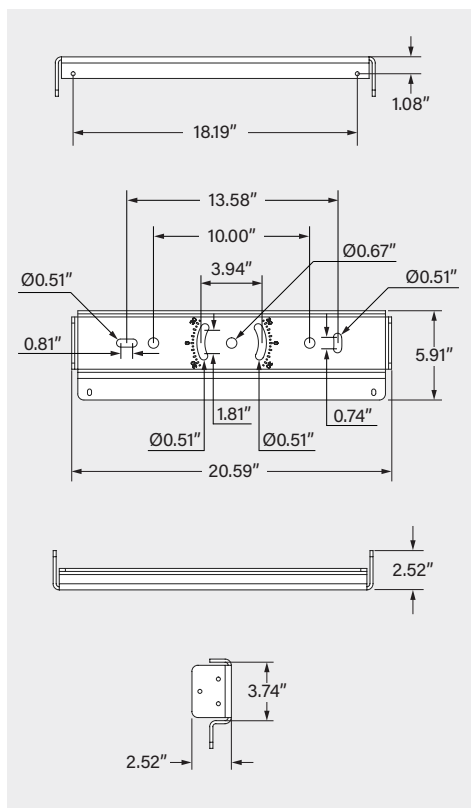

KT-SLFLED750HV-M1-XX-YM-750-VDIM

SPORTS LIGHT FLOOD

PHYSICAL SPECIFICATIONS
WITH DRIVER BOX ATTACHED

CROSSARM