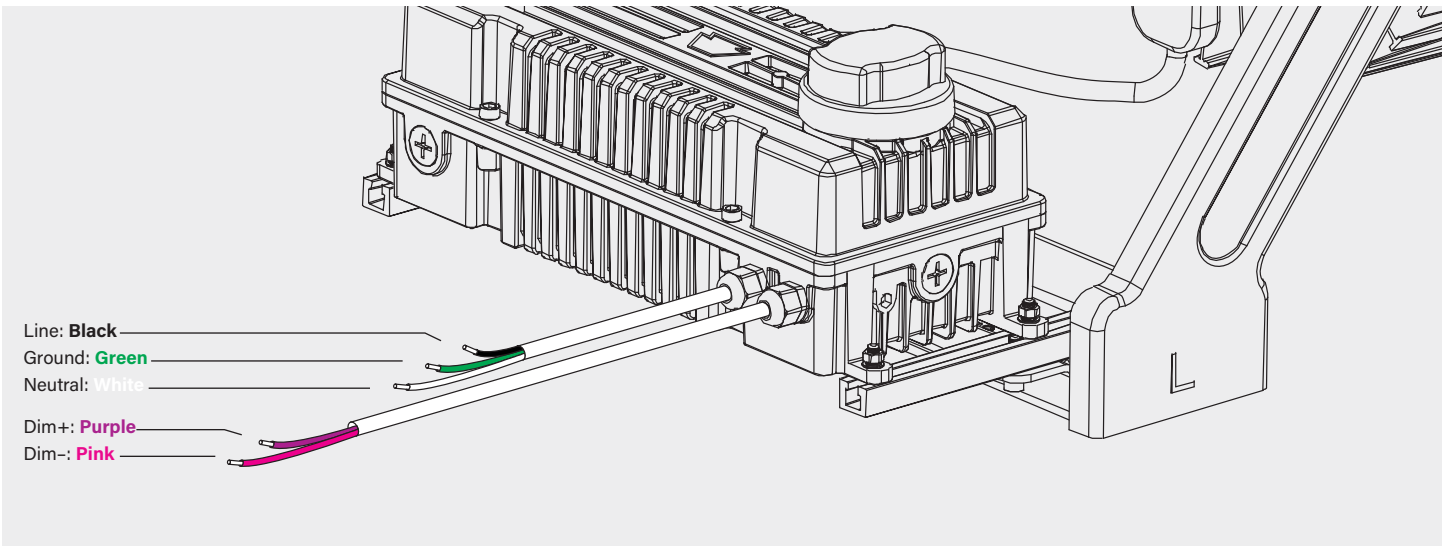

WIRING SPECIFICATIONS

Note: 16 AWG cord. Input and dimming wires extend 3 ft from driver box.