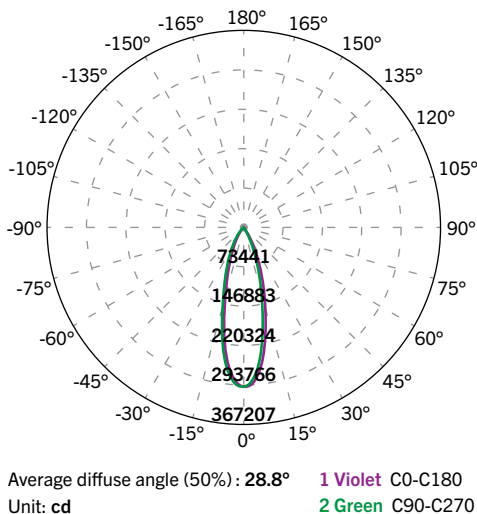

Note: Fixtures with 20°, 40°, 60°, and 80° beam angles are available and assembled to order. Lead times may apply.

KT-SLFLED750HV-M1-XX-YM-750-VDIM

SPORTS LIGHT FLOOD

LIGHT DISTRIBUTION PATTERN

Photometric layouts for general reference only. All fixtures are pointed at 45° below horizontal. Each square is 10 ft x 10 ft

- 0.1 fc
- 0.2 fc
- 0.5 fc
- 1.0 fc
- 2.0 fc
- 5.0 fc
- 10.0 fc

PHOTOMETRIC SPECIFICATIONS (20° BEAM ANGLE)

ISOCANDELA PLOT

LUMINOUS INTENSITY DISTRIBUTION

FLUX DISTRIBUTION

Zone	Lumens	% Luminaire
Forward Light	53,699	48.5%
0°-30°	36,107	32.6%
30°-60°	13,812	12.5%
60°-80°	3,475	3.1%
80°-90°	305	0.3%
Back Light	55,752	50.3%
0°-30°	37,875	34.2%
30°-60°	13,992	12.6%
60°-80°	3,550	3.2%
80°-90°	335	0.3%
Up Light	1,383	1.2%
90°-100°	92	0.1%
100°-180°	1,291	1.2%

(Photometric Specifications continued on next page)

KT-SLFLED750HV-M1-XX-YM-750-VDIM

SPORTS LIGHT FLOOD

PHOTOMETRIC SPECIFICATIONS (30° BEAM ANGLE)

ISOCANDELA PLOT

LUMINOUS INTENSITY DISTRIBUTION

FLUX DISTRIBUTION

PHOTOMETRIC SPECIFICATIONS (40° BEAM ANGLE)

ISOCANDELA PLOT

LUMINOUS INTENSITY DISTRIBUTION

FLUX DISTRIBUTION

Zone	Lumens	% Luminaire
Forward Light	55,204	49.8%
0°-30°	40,739	36.7%
30°-60°	11,948	10.8%
60°-80°	2,344	2.1%
80°-90°	173	0.2%
Back Light	54,433	49.1%
0°-30°	40,033	36.1%
30°-60°	11,863	10.7%
60°-80°	2,348	2.1%
80°-90°	189	0.2%
Up Light	1,272	1.1%
90°-100°	71	0.1%
100°-180°	1,201	1.1%