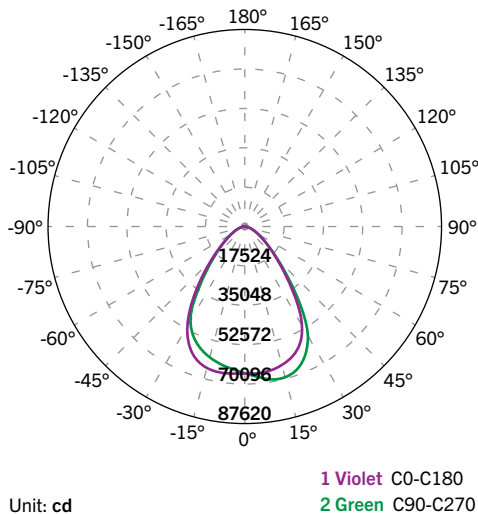

- 0.1 fc
- 0.2 fc
- 0.5 fc
- 1.0 fc
- 2.0 fc
- 5.0 fc
- 10.0 fc

PHOTOMETRIC SPECIFICATIONS (20° BEAM ANGLE)

ISOCANDELA PLOT

LUMINOUS INTENSITY DISTRIBUTION

FLUX DISTRIBUTION

Zone	Lumens	% Luminaire
Forward Light	53,699	48.5%
0°-30°	36,107	32.6%
30°-60°	13,812	12.5%
60°-80°	3,475	3.1%
80°-90°	305	0.3%
Back Light	55,752	50.3%
0°-30°	37,875	34.2%
30°-60°	13,992	12.6%
60°-80°	3,550	3.2%
80°-90°	335	0.3%
Up Light	1,383	1.2%
90°-100°	92	0.1%
100°-180°	1,291	1.2%

PHOTOMETRIC SPECIFICATIONS (40° BEAM ANGLE)

ISOCANDELA PLOT

LUMINOUS INTENSITY DISTRIBUTION

FLUX DISTRIBUTION

Zone	Lumens	% Luminaire
Forward Light	55,204	49.8%
0°-30°	40,739	36.7%
30°-60°	11,948	10.8%
60°-80°	2,344	2.1%
80°-90°	173	0.2%
Back Light	54,433	49.1%
0°-30°	40,033	36.1%
30°-60°	11,863	10.7%
60°-80°	2,348	2.1%
80°-90°	189	0.2%
Up Light	1,272	1.1%
90°-100°	71	0.1%
100°-180°	1,201	1.1%

KT-SLFLED750HV-M1-XX-YM-750-VDIM

SPORTS LIGHT FLOOD

PHOTOMETRIC SPECIFICATIONS (60° BEAM ANGLE)

ISOCANDELA PLOT

LUMINOUS INTENSITY DISTRIBUTION

FLUX DISTRIBUTION

Zone	Lumens	% Luminaire
Forward Light	55847	50.6%
0°-30°	31,535	28.6%
30°-60°	20,025	18.1%
60°-80°	3,986	3.6%
80°-90°	301	0.3%
Back Light	54,567	49.4%
0°-30°	31,115	28.2%
30°-60°	19,366	17.5%
60°-80°	3,831	3.5%
80°-90°	254	0.2%
Up Light	0	0.0%
90°-100°	0	0.0%
100°-180°	0	0.0%

PHOTOMETRIC SPECIFICATIONS (80° BEAM ANGLE)

ISOCANDELA PLOT

LUMINOUS INTENSITY DISTRIBUTION

FLUX DISTRIBUTION

Zone	Lumens	% Luminaire
Forward Light	54,962	50.5%
0°-30°	25,599	23.5%
30°-60°	25,487	23.4%
60°-80°	3,599	3.3%
80°-90°	277	0.3%
Back Light	53,950	49.5%
0°-30°	25,778	23.7%
30°-60°	24,485	22.5%
60°-80°	3,438	3.2%
80°-90°	249	0.2%
Up Light	0	1.0%
90°-100°	0	0.0%
100°-180°	0	1.0%