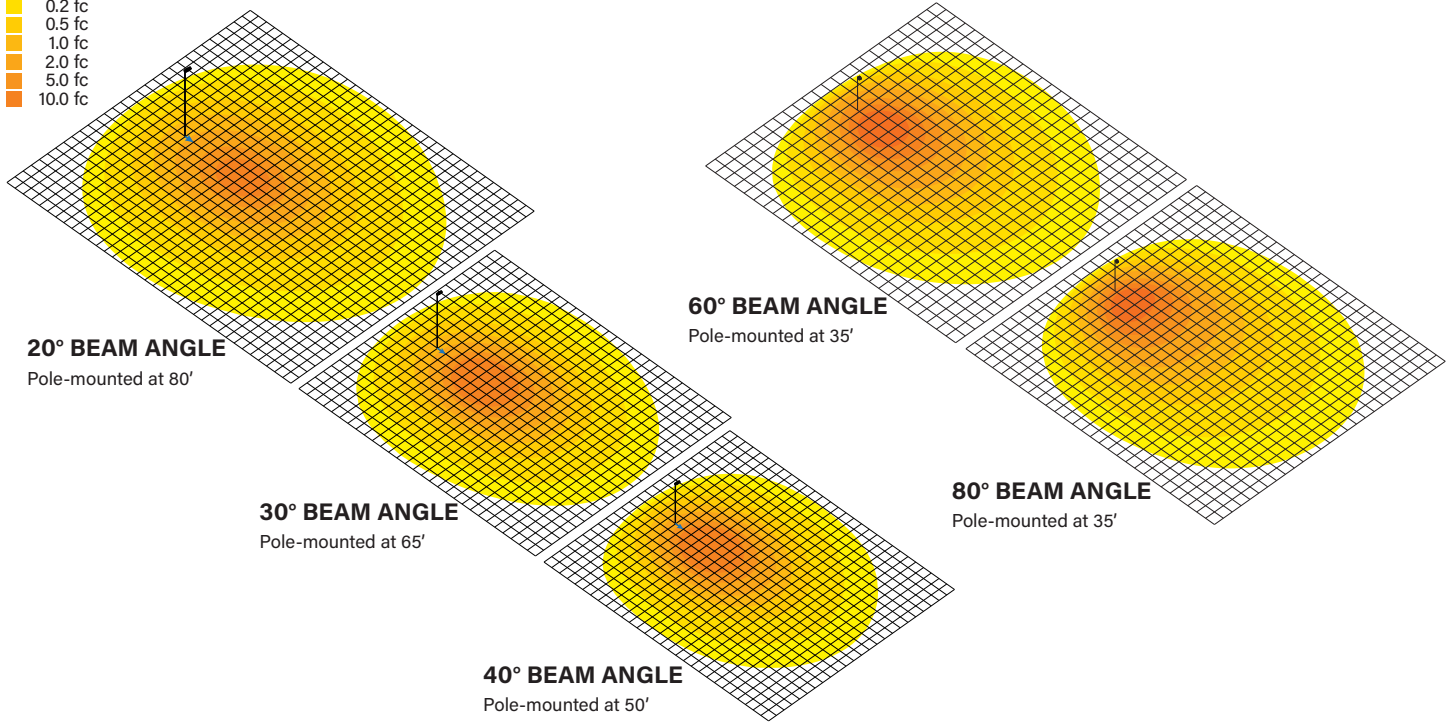

Note: Fixtures with 20°, 40°, 60°, and 80° beam angles are available and assembled to order. Lead times may apply.

KT-SLFLED750HV-M1-XX-YM-750-VDIM

SPORTS LIGHT FLOOD

LIGHT DISTRIBUTION PATTERN

Photometric layouts for general reference only. All fixtures are pointed at 45° below horizontal. Each square is 10 ft x 10 ft

- 0.1 fc
- 0.2 fc
- 0.5 fc
- 1.0 fc
- 2.0 fc
- 5.0 fc
- 10.0 fc

PHOTOMETRIC SPECIFICATIONS (20° BEAM ANGLE)

ISOCANDELA PLOT

LUMINOUS INTENSITY DISTRIBUTION

FLUX DISTRIBUTION

Zone	Lumens	% Luminaire
Forward Light	53,699	48.5%
0°-30°	36,107	32.6%
30°-60°	13,812	12.5%
60°-80°	3,475	3.1%
80°-90°	305	0.3%
Back Light	55,752	50.3%
0°-30°	37,875	34.2%
30°-60°	13,992	12.6%
60°-80°	3,550	3.2%
80°-90°	335	0.3%
Up Light	1,383	1.2%
90°-100°	92	0.1%
100°-180°	1,291	1.2%