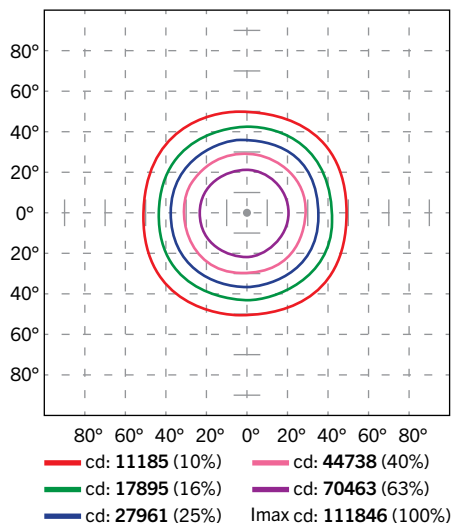

- 0.1 fc
- 0.2 fc
- 0.5 fc
- 1.0 fc
- 2.0 fc
- 5.0 fc
- 10.0 fc

PHOTOMETRIC SPECIFICATIONS (20° BEAM ANGLE)

ISOCANDELA PLOT

LUMINOUS INTENSITY DISTRIBUTION

FLUX DISTRIBUTION

Zone	Lumens	% Luminaire
Forward Light	53,699	48.5%
0°-30°	36,107	32.6%
30°-60°	13,812	12.5%
60°-80°	3,475	3.1%
80°-90°	305	0.3%
Back Light	55,752	50.3%
0°-30°	37,875	34.2%
30°-60°	13,992	12.6%
60°-80°	3,550	3.2%
80°-90°	335	0.3%
Up Light	1,383	1.2%
90°-100°	92	0.1%
100°-180°	1,291	1.2%

PHOTOMETRIC SPECIFICATIONS (40° BEAM ANGLE)

ISOCANDELA PLOT

LUMINOUS INTENSITY DISTRIBUTION

FLUX DISTRIBUTION

Zone	Lumens	% Luminaire
Forward Light	55,204	49.8%
0°-30°	40,739	36.7%
30°-60°	11,948	10.8%
60°-80°	2,344	2.1%
80°-90°	173	0.2%
Back Light	54,433	49.1%
0°-30°	40,033	36.1%
30°-60°	11,863	10.7%
60°-80°	2,348	2.1%
80°-90°	189	0.2%
Up Light	1,272	1.1%
90°-100°	71	0.1%
100°-180°	1,201	1.1%

KT-SLFLED750HV-M1-XX-YM-750-VDIM

SPORTS LIGHT FLOOD

PHOTOMETRIC SPECIFICATIONS (60° BEAM ANGLE)

ISOCANDELA PLOT

LUMINOUS INTENSITY DISTRIBUTION

FLUX DISTRIBUTION

Zone	Lumens	% Luminaire
Forward Light	55847	50.6%
0°-30°	31,535	28.6%
30°-60°	20,025	18.1%
60°-80°	3,986	3.6%
80°-90°	301	0.3%
Back Light	54,567	49.4%
0°-30°	31,115	28.2%
30°-60°	19,366	17.5%
60°-80°	3,831	3.5%
80°-90°	254	0.2%
Up Light	0	0.0%
90°-100°	0	0.0%
100°-180°	0	0.0%

PHOTOMETRIC SPECIFICATIONS (80° BEAM ANGLE)

ISOCANDELA PLOT

LUMINOUS INTENSITY DISTRIBUTION

FLUX DISTRIBUTION

Zone	Lumens	% Luminaire
Forward Light	54,962	50.5%
0°-30°	25,599	23.5%
30°-60°	25,487	23.4%
60°-80°	3,599	3.3%
80°-90°	277	0.3%
Back Light	53,950	49.5%
0°-30°	25,778	23.7%
30°-60°	24,485	22.5%
60°-80°	3,438	3.2%
80°-90°	249	0.2%
Up Light	0	1.0%
90°-100°	0	0.0%
100°-180°	0	1.0%