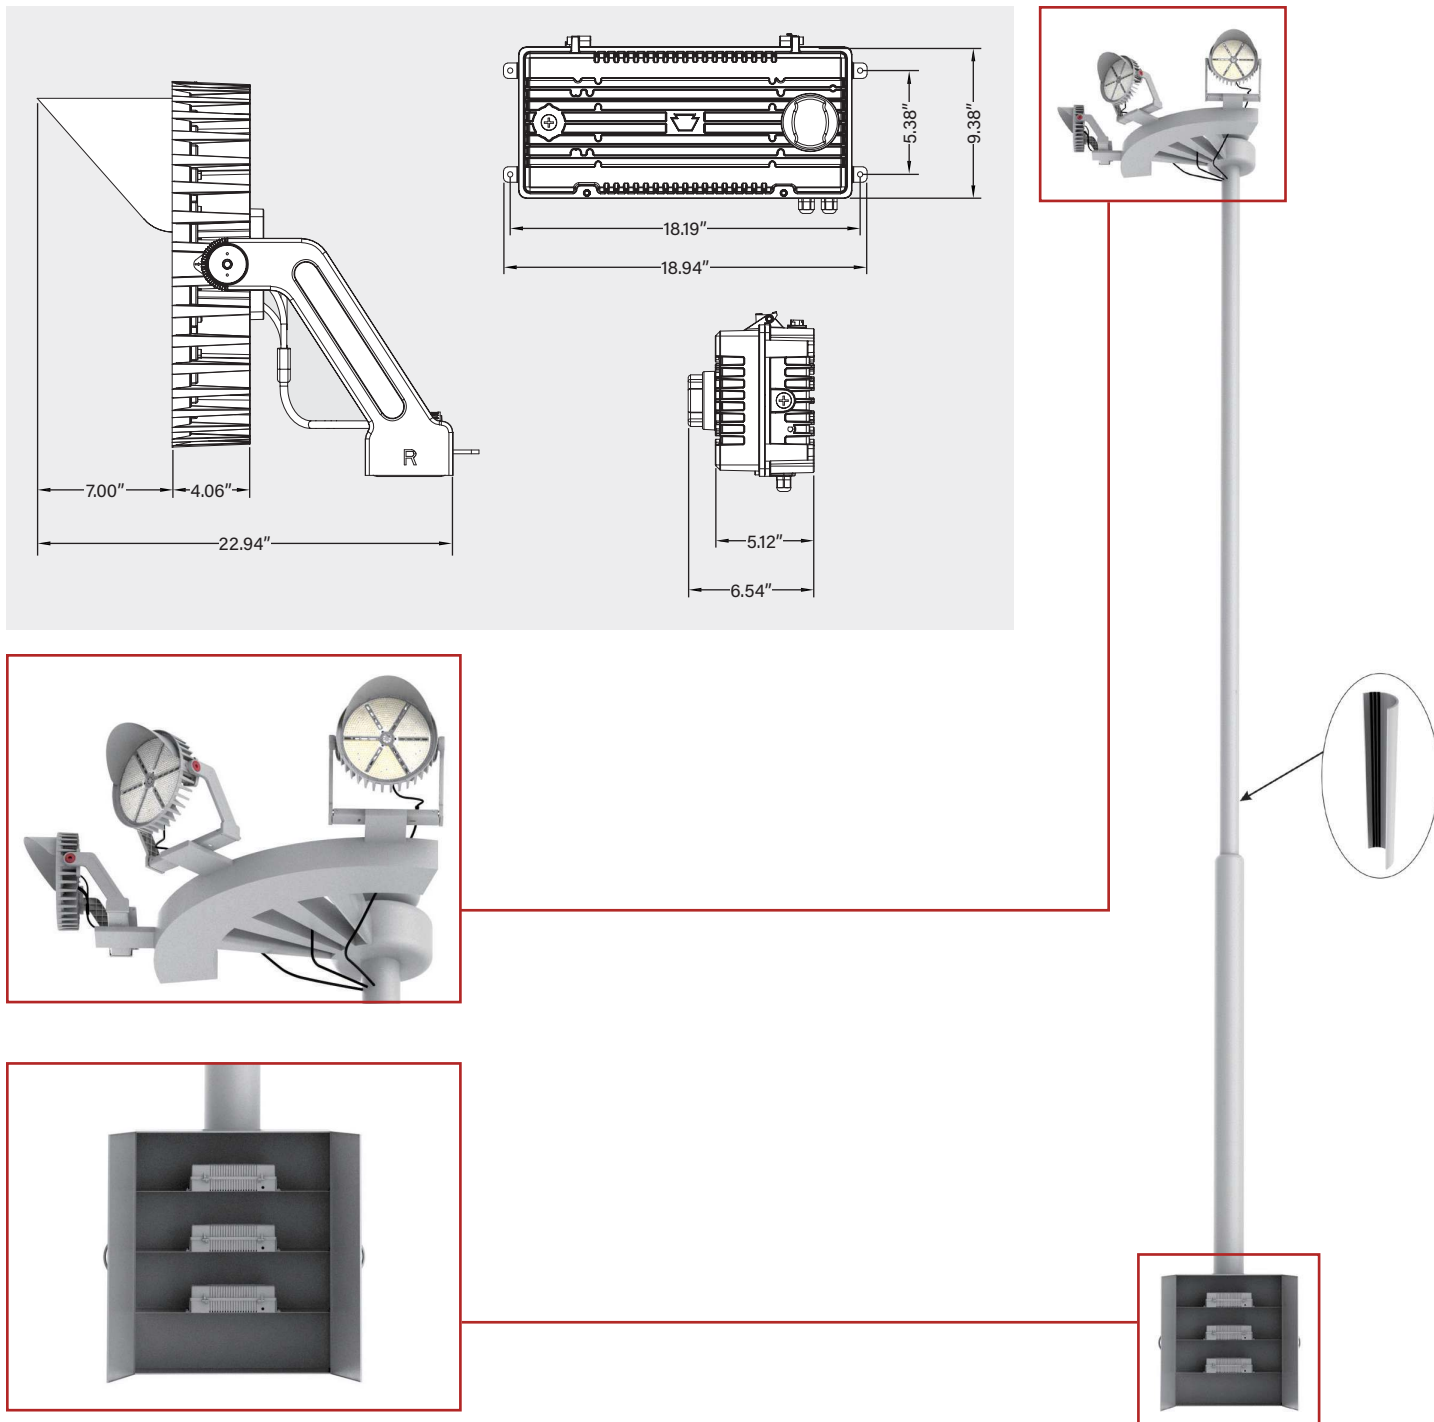

KT-SLFLED750HV-M1-XX-YM-750-VDIM

SPORTS LIGHT FLOOD

PHYSICAL SPECIFICATIONS (continued)

WITH DRIVER BOX SEPARATED

Note: Maximum cord length is 50 m / 164 ft

Note: Images are for reference only. Contact Keystone with questions regarding remote mounting and enclosures