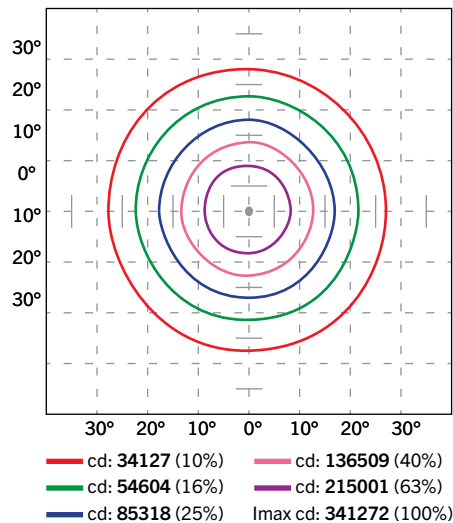

Catalog Number	Wattage	CCT	Lumens	Efficacy	Input Voltage	Dimming	Beam Angle	CRI	DLC	Legacy Equivalent
KT-SLFLED750HV-M1-20-YM-750-VDIM	750W	5000K	105,000	140 lm/W	208-480V	0-10V	20°	>70	Y	2,000W MH
KT-SLFLED750HV-M1-30-YM-750-VDIM							30°			
KT-SLFLED750HV-M1-40-YM-750-VDIM							40°			
KT-SLFLED750HV-M1-60-YM-750-VDIM							60°			
KT-SLFLED750HV-M1-80-YM-750-VDIM							80°			

Note: Fixtures with 20°, 40°, 60°, and 80° beam angles are available and assembled to order. Lead times may apply.

KT-SLFLED750HV-M1-XX-YM-750-VDIM

SPORTS LIGHT FLOOD

LIGHT DISTRIBUTION PATTERN

Photometric layouts for general reference only. All fixtures are pointed at 45° below horizontal. Each square is 10 ft x 10 ft

- 0.1 fc
- 0.2 fc
- 0.5 fc
- 1.0 fc
- 2.0 fc
- 5.0 fc
- 10.0 fc

PHOTOMETRIC SPECIFICATIONS (20° BEAM ANGLE)

ISOCANDELA PLOT

LUMINOUS INTENSITY DISTRIBUTION

FLUX DISTRIBUTION

Zone	Lumens	% Luminaire
Forward Light	53,699	48.5%
0°-30°	36,107	32.6%
30°-60°	13,812	12.5%
60°-80°	3,475	3.1%
80°-90°	305	0.3%
Back Light	55,752	50.3%
0°-30°	37,875	34.2%
30°-60°	13,992	12.6%
60°-80°	3,550	3.2%
80°-90°	335	0.3%
Up Light	1,383	1.2%
90°-100°	92	0.1%
100°-180°	1,291	1.2%

(Photometric Specifications continued on next page)

KT-SLFLED750HV-M1-XX-YM-750-VDIM

SPORTS LIGHT FLOOD

PHOTOMETRIC SPECIFICATIONS (30° BEAM ANGLE)

ISOCANDELA PLOT

LUMINOUS INTENSITY DISTRIBUTION

FLUX DISTRIBUTION