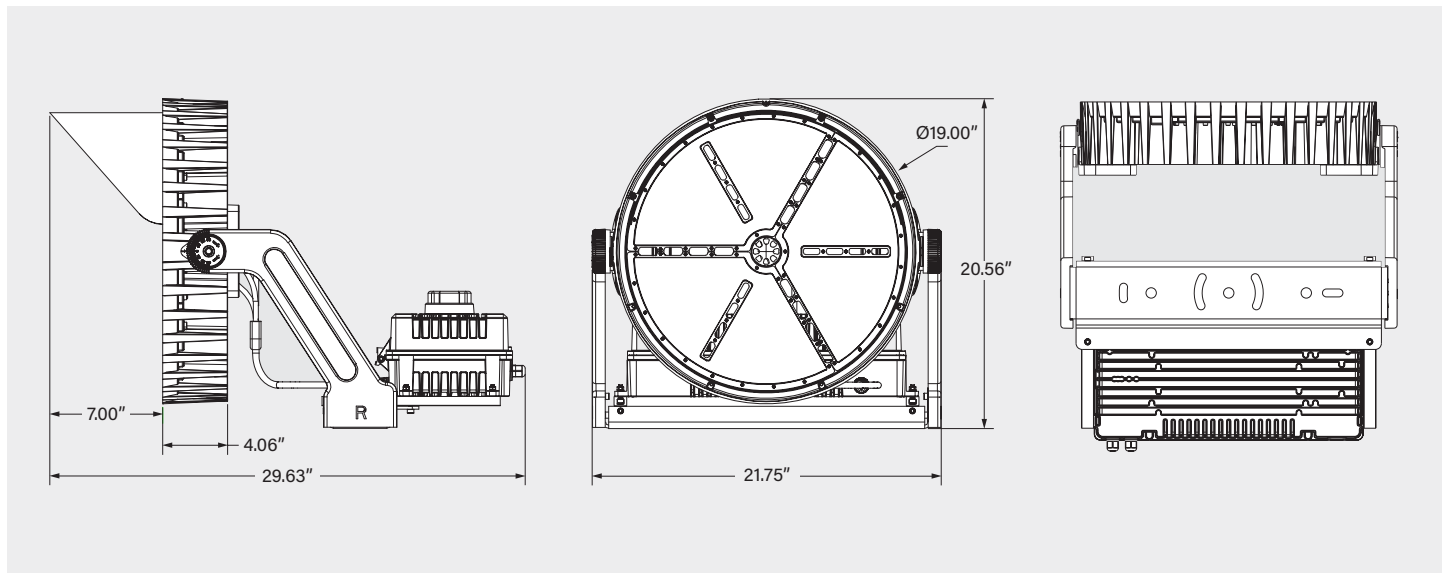

KT-SLFLED750HV-M1-XX-YM-750-VDIM

SPORTS LIGHT FLOOD

PHYSICAL SPECIFICATIONS
WITH DRIVER BOX ATTACHED