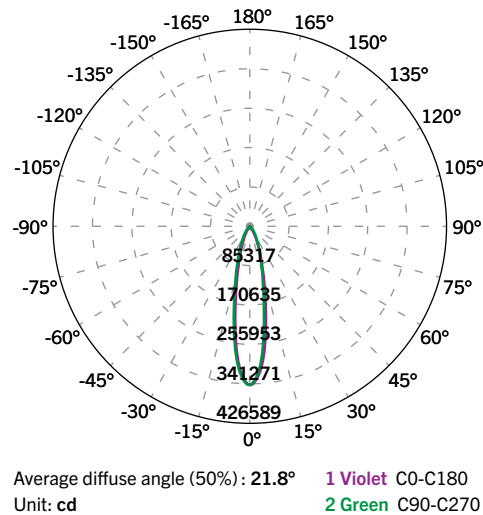

Note: Fixtures with 20°, 40°, 60°, and 80° beam angles are available and assembled to order. Lead times may apply.

KT-SLFLED750HV-M1-XX-YM-750-VDIM

SPORTS LIGHT FLOOD

LIGHT DISTRIBUTION PATTERN

Photometric layouts for general reference only. All fixtures are pointed at 45° below horizontal. Each square is 10 ft x 10 ft

- 0.1 fc
- 0.2 fc
- 0.5 fc
- 1.0 fc
- 2.0 fc
- 5.0 fc
- 10.0 fc

PHOTOMETRIC SPECIFICATIONS (20° BEAM ANGLE)

ISOCANDELA PLOT

LUMINOUS INTENSITY DISTRIBUTION

FLUX DISTRIBUTION

Zone	Lumens	% Luminaire
Forward Light	53,699	48.5%
0°-30°	36,107	32.6%
30°-60°	13,812	12.5%
60°-80°	3,475	3.1%
80°-90°	305	0.3%
Back Light	55,752	50.3%
0°-30°	37,875	34.2%
30°-60°	13,992	12.6%
60°-80°	3,550	3.2%
80°-90°	335	0.3%
Up Light	1,383	1.2%
90°-100°	92	0.1%
100°-180°	1,291	1.2%

(Photometric Specifications continued on next page)

KT-SLFLED750HV-M1-XX-YM-750-VDIM

SPORTS LIGHT FLOOD

PHOTOMETRIC SPECIFICATIONS (30° BEAM ANGLE)

ISOCANDELA PLOT

LUMINOUS INTENSITY DISTRIBUTION

FLUX DISTRIBUTION

PHOTOMETRIC SPECIFICATIONS (40° BEAM ANGLE)

ISOCANDELA PLOT

LUMINOUS INTENSITY DISTRIBUTION

FLUX DISTRIBUTION

Zone	Lumens	% Luminaire
Forward Light	55,204	49.8%
0°-30°	40,739	36.7%
30°-60°	11,948	10.8%
60°-80°	2,344	2.1%
80°-90°	173	0.2%
Back Light	54,433	49.1%
0°-30°	40,033	36.1%
30°-60°	11,863	10.7%
60°-80°	2,348	2.1%
80°-90°	189	0.2%
Up Light	1,272	1.1%
90°-100°	71	0.1%
100°-180°	1,201	1.1%