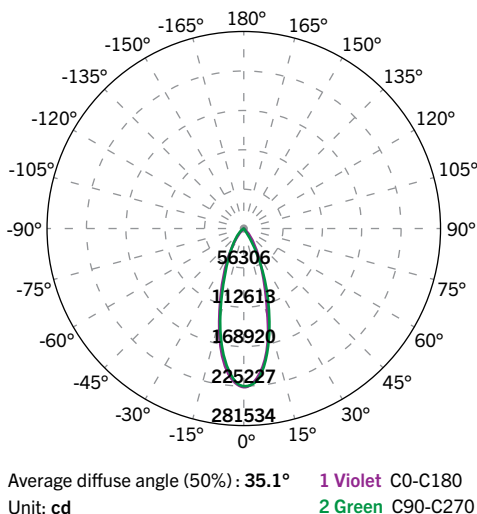

Note: Fixtures with 20°, 40°, 60°, and 80° beam angles are available and assembled to order. Lead times may apply.

KT-SLFLED750HV-M1-XX-YM-750-VDIM

SPORTS LIGHT FLOOD

LIGHT DISTRIBUTION PATTERN

Photometric layouts for general reference only. All fixtures are pointed at 45° below horizontal. Each square is 10 ft x 10 ft

- 0.1 fc
- 0.2 fc
- 0.5 fc
- 1.0 fc
- 2.0 fc
- 5.0 fc
- 10.0 fc

PHOTOMETRIC SPECIFICATIONS (20° BEAM ANGLE)

ISOCANDELA PLOT

LUMINOUS INTENSITY DISTRIBUTION

FLUX DISTRIBUTION

Zone	Lumens	% Luminaire
Forward Light	53,699	48.5%
0°-30°	36,107	32.6%
30°-60°	13,812	12.5%
60°-80°	3,475	3.1%
80°-90°	305	0.3%
Back Light	55,752	50.3%
0°-30°	37,875	34.2%
30°-60°	13,992	12.6%
60°-80°	3,550	3.2%
80°-90°	335	0.3%
Up Light	1,383	1.2%
90°-100°	92	0.1%
100°-180°	1,291	1.2%

(Photometric Specifications continued on next page)

KT-SLFLED750HV-M1-XX-YM-750-VDIM

SPORTS LIGHT FLOOD

PHOTOMETRIC SPECIFICATIONS (30° BEAM ANGLE)

ISOCANDELA PLOT

LUMINOUS INTENSITY DISTRIBUTION

FLUX DISTRIBUTION

PHOTOMETRIC SPECIFICATIONS (40° BEAM ANGLE)

ISOCANDELA PLOT

LUMINOUS INTENSITY DISTRIBUTION

FLUX DISTRIBUTION

Zone	Lumens	% Luminaire
Forward Light	55,204	49.8%
0°-30°	40,739	36.7%
30°-60°	11,948	10.8%
60°-80°	2,344	2.1%
80°-90°	173	0.2%
Back Light	54,433	49.1%
0°-30°	40,033	36.1%
30°-60°	11,863	10.7%
60°-80°	2,348	2.1%
80°-90°	189	0.2%
Up Light	1,272	1.1%
90°-100°	71	0.1%
100°-180°	1,201	1.1%