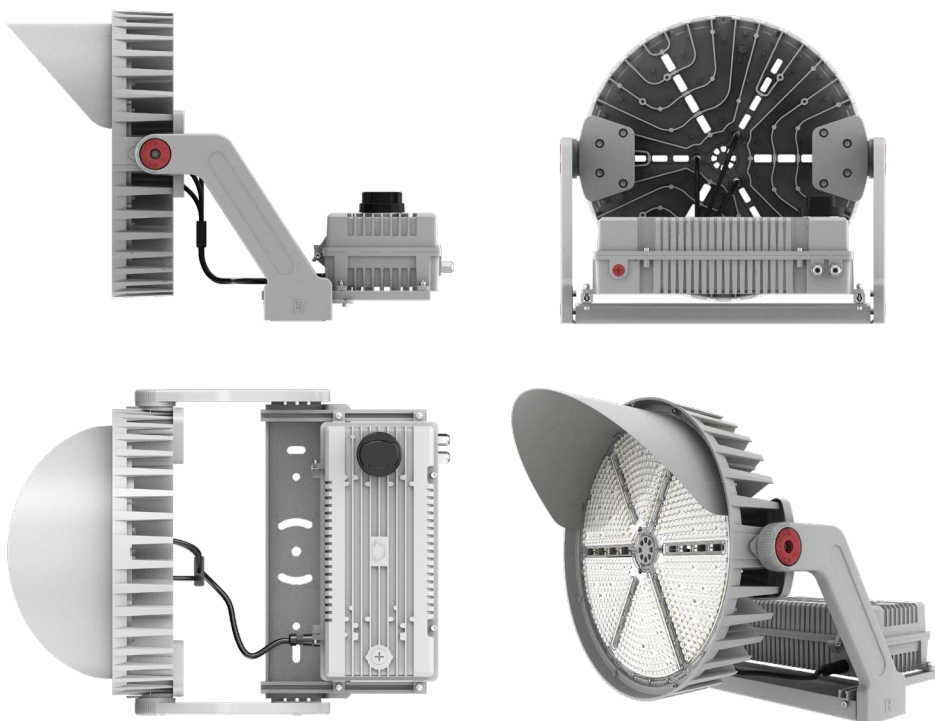

KT-SLFLED750HV-M1-XX-YM-750-VDIM

SPORTS LIGHT FLOOD

PHYSICAL SPECIFICATIONS
WITH DRIVER BOX ATTACHED

CROSSARM