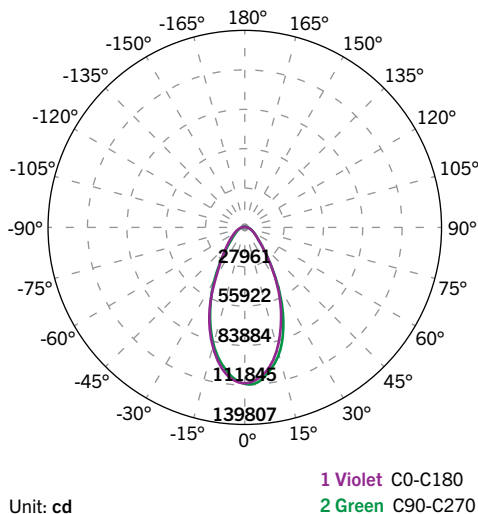

- 0.1 fc
- 0.2 fc
- 0.5 fc
- 1.0 fc
- 2.0 fc
- 5.0 fc
- 10.0 fc

PHOTOMETRIC SPECIFICATIONS (20° BEAM ANGLE)

ISOCANDELA PLOT

LUMINOUS INTENSITY DISTRIBUTION

FLUX DISTRIBUTION

Zone	Lumens	% Luminaire
Forward Light	53,699	48.5%
0°-30°	36,107	32.6%
30°-60°	13,812	12.5%
60°-80°	3,475	3.1%
80°-90°	305	0.3%
Back Light	55,752	50.3%
0°-30°	37,875	34.2%
30°-60°	13,992	12.6%
60°-80°	3,550	3.2%
80°-90°	335	0.3%
Up Light	1,383	1.2%
90°-100°	92	0.1%
100°-180°	1,291	1.2%

PHOTOMETRIC SPECIFICATIONS (40° BEAM ANGLE)

ISOCANDELA PLOT

LUMINOUS INTENSITY DISTRIBUTION

FLUX DISTRIBUTION

Zone	Lumens	% Luminaire
Forward Light	55,204	49.8%
0°-30°	40,739	36.7%
30°-60°	11,948	10.8%
60°-80°	2,344	2.1%
80°-90°	173	0.2%
Back Light	54,433	49.1%
0°-30°	40,033	36.1%
30°-60°	11,863	10.7%
60°-80°	2,348	2.1%
80°-90°	189	0.2%
Up Light	1,272	1.1%
90°-100°	71	0.1%
100°-180°	1,201	1.1%

KT-SLFLED750HV-M1-XX-YM-750-VDIM

SPORTS LIGHT FLOOD

PHOTOMETRIC SPECIFICATIONS (60° BEAM ANGLE)

ISOCANDELA PLOT

LUMINOUS INTENSITY DISTRIBUTION

FLUX DISTRIBUTION

Zone	Lumens	% Luminaire
Forward Light	55847	50.6%
0°-30°	31,535	28.6%
30°-60°	20,025	18.1%
60°-80°	3,986	3.6%
80°-90°	301	0.3%
Back Light	54,567	49.4%
0°-30°	31,115	28.2%
30°-60°	19,366	17.5%
60°-80°	3,831	3.5%
80°-90°	254	0.2%
Up Light	0	0.0%
90°-100°	0	0.0%
100°-180°	0	0.0%

PHOTOMETRIC SPECIFICATIONS (80° BEAM ANGLE)

ISOCANDELA PLOT

LUMINOUS INTENSITY DISTRIBUTION

FLUX DISTRIBUTION

Zone	Lumens	% Luminaire
Forward Light	54,962	50.5%
0°-30°	25,599	23.5%
30°-60°	25,487	23.4%
60°-80°	3,599	3.3%
80°-90°	277	0.3%
Back Light	53,950	49.5%
0°-30°	25,778	23.7%
30°-60°	24,485	22.5%
60°-80°	3,438	3.2%
80°-90°	249	0.2%
Up Light	0	1.0%
90°-100°	0	0.0%
100°-180°	0	1.0%