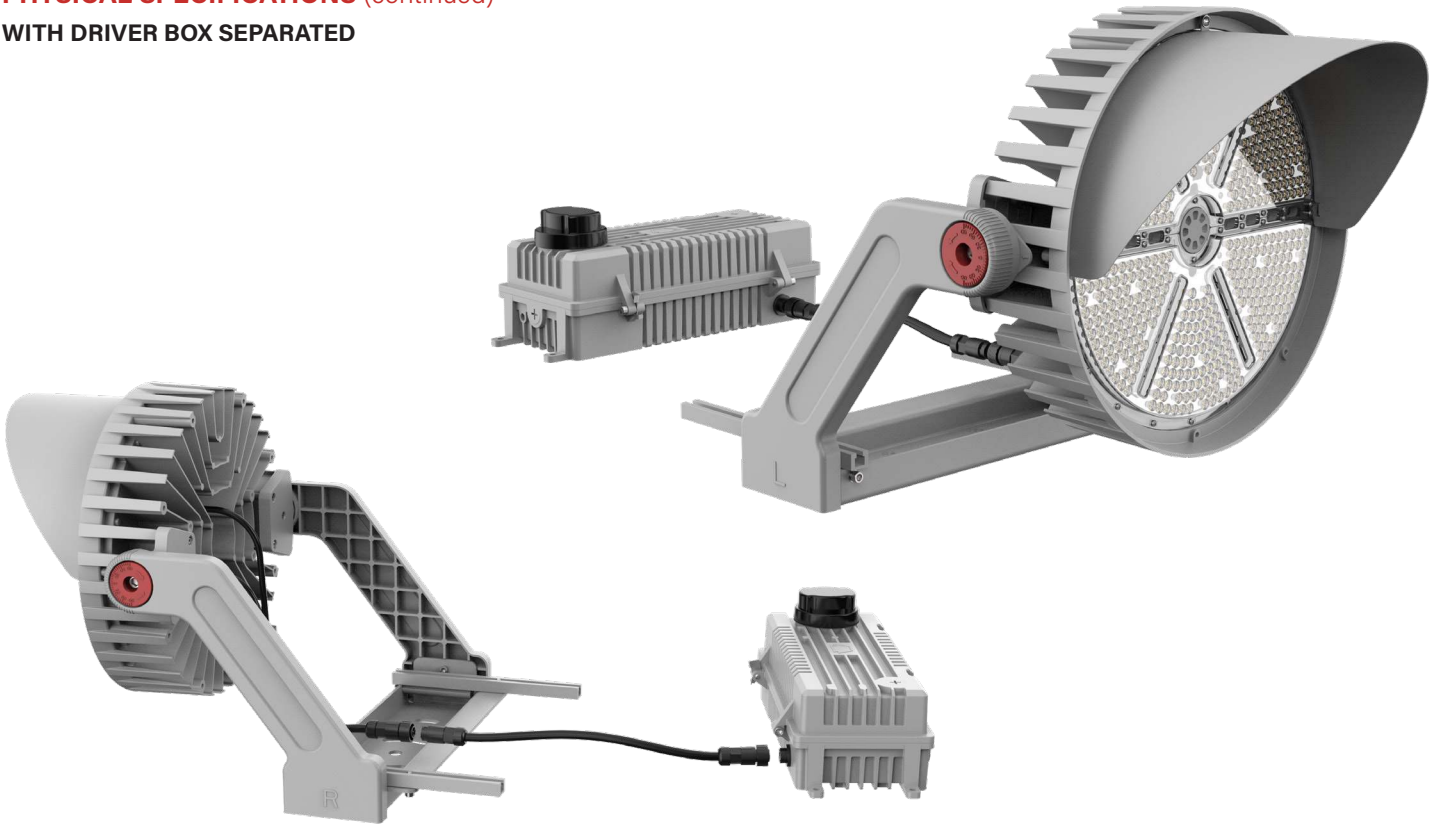

KT-SLFLED750HV-M1-XX-YM-750-VDIM

SPORTS LIGHT FLOOD

PHYSICAL SPECIFICATIONS (continued)
WITH DRIVER BOX SEPARATED