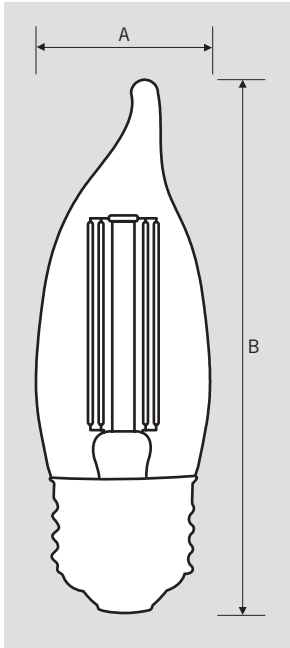

ESSENTIAL SERIES

GENERAL PURPOSE LED BULBS

KT-LED4.5FCA11-E26-822-A REPLACEMENT LAMP

DESCRIPTION

4.5W CA11 Lamp | 2200K | ≥80 CRI | Bent-tip Amber Chandelier

LAMP TYPE: Filament CA11
BASE TYPE: E26 (Medium)
WATTAGE: 4.5W
COLOR TEMPERATURE: 2200K
COLOR RENDERING INDEX (CRI): ≥80
WARRANTY: 3 Years
RATED LIFE: L70 (15,000 Hours)

ELECTRICAL AND PERFORMANCE SPECIFICATIONS

Keystone Catalog Number	Description	Color Temp*	Input Voltage	Rated Lamp Wattage	Legacy Equivalent Wattage	Lumens	Efficacy	CRI	Base Type	Beam Angle	Dimmable
KT-LED4.5FCA11-E26-822-A	CA11 bent-tip chandelier filament bulb; Amber; Dimmable	2200K	120V	4.5W	40W incandescent	300 lm	67 lm/W	≥80	E26	360°	Yes

* Color Uniformity: CCT (Correlated Color Temperature) range as per guidelines outlined in ANSI C78.377-2017

KT-LED4.5FCA11-E26-822-A

REPLACEMENT LAMP

PHYSICAL CHARACTERISTICS

LAMP DIMENSIONS

A (Diameter)	1.26"
B (Length)	3.86"

BASE TYPE: E26 (Medium)

RATED LIFE

L70 (Hours)	15,000
-------------	--------

PACKAGING

Carton Quantity	24 pcs
Carton Dimensions	11.42" x 7.68" x 5.51"
Carton Weight	2.65 lbs

ORDERING INFORMATION

ORDER CODE	CARTON QUANTITY	ENERGY STAR UNIQUE ID	EASY CODE	UPC
KT-LED4.5FCA11-E26-822-A	24 pcs	2365953	GLY-62	843654129815