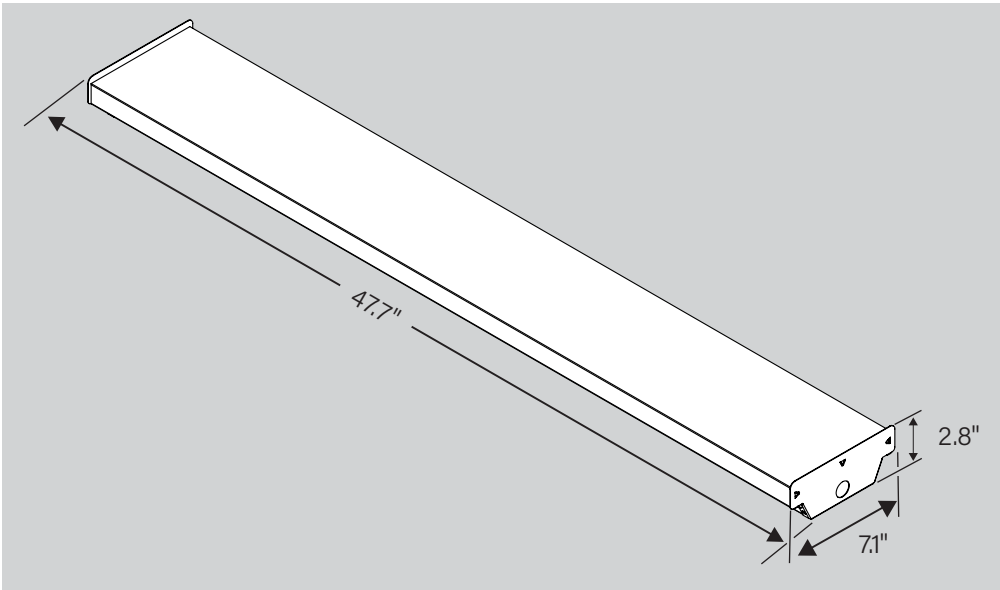

**PHOTOMETRIC SPECIFICATIONS**

**POLAR CANDELA DISTRIBUTION**

Maximum Candela = 2155.8  
 Located at Horizontal Angle = 0,  
 Vertical Angle 0

- 1. **Violet** Vertical Plane through Horizontal Angles (90-270)
- 2. **Green** Vertical Plane through Horizontal Angles (0-180)

**Beam Angle: 220°**

**Visible Light Area: 325°**

**RELATIVE SPECTRAL POWER DISTRIBUTION**

**PHYSICAL SPECIFICATIONS**

**ORDERING INFORMATION**

Order Code	Pack Quantity	UPC	Easy Code
W-LED-4-44PS-8CSA	1	843654137391	PKX-68