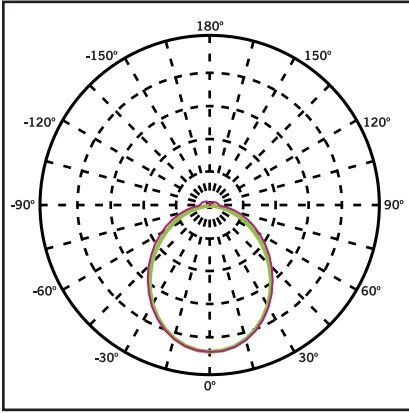

### PERFORMANCE SPECIFICATIONS

Catalog Number	Input Voltage	Wattage	Color Temperature	Lumen Output	Efficacy	CRI	Power Factor	Lifetime
W-LED-4-44PS-8CSA	120-277V	44W	3500K	5,852	133 lm/W	> 80	> 0.90	50,000hrs
			4000K	5,896	134 lm/W			
			5000K	5,940	135 lm/W			
		28W	3500K	3,948	141 lm/W			
			4000K	3,976	142 lm/W			
			5000K	4,004	143 lm/W			
		18W	3500K	2,664	148 lm/W			
			4000K	2,682	149 lm/W			
			5000K	2,700	150 lm/W			

**PHOTOMETRIC SPECIFICATIONS**

**POLAR CANDELA DISTRIBUTION**

Maximum Candela = 2155.8  
 Located at Horizontal Angle = 0,  
 Vertical Angle 0

- 1. **Violet** Vertical Plane through Horizontal Angles (90-270)
- 2. **Green** Vertical Plane through Horizontal Angles (0-180)

**Beam Angle: 220°**

**Visible Light Area: 325°**

**RELATIVE SPECTRAL POWER DISTRIBUTION**

**PHYSICAL SPECIFICATIONS**

**ORDERING INFORMATION**

Order Code	Pack Quantity	UPC	Easy Code
W-LED-4-44PS-8CSA	1	843654137391	PKX-68