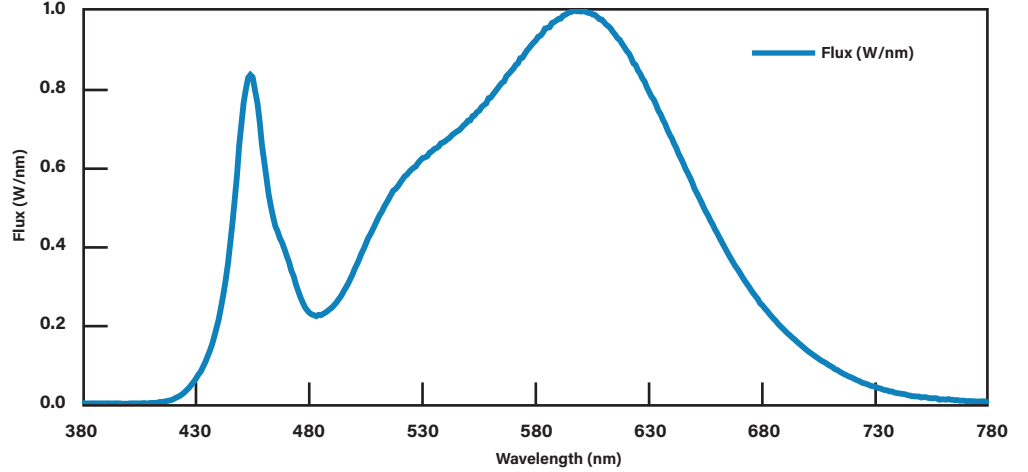

### PERFORMANCE SPECIFICATIONS

Catalog Number	Input Voltage	Wattage	Color Temperature	Lumen Output	Efficacy	CRI	Power Factor	Lifetime
W-LED-4-44PS-8CSA	120-277V	44W	3500K	5,852	133 lm/W	> 80	> 0.90	50,000hrs
			4000K	5,896	134 lm/W			
			5000K	5,940	135 lm/W			
		28W	3500K	3,948	141 lm/W			
			4000K	3,976	142 lm/W			
			5000K	4,004	143 lm/W			
		18W	3500K	2,664	148 lm/W			
			4000K	2,682	149 lm/W			
			5000K	2,700	150 lm/W			

**PHOTOMETRIC SPECIFICATIONS**

**POLAR CANDELA DISTRIBUTION**

Maximum Candela = 2155.8  
 Located at Horizontal Angle = 0,  
 Vertical Angle 0

- 1. **Violet** Vertical Plane through Horizontal Angles (90-270)
- 2. **Green** Vertical Plane through Horizontal Angles (0-180)

**Beam Angle: 220°**

**Visible Light Area: 325°**

**RELATIVE SPECTRAL POWER DISTRIBUTION**

**PHYSICAL SPECIFICATIONS**

**ORDERING INFORMATION**

Order Code	Pack Quantity	UPC	Easy Code
W-LED-4-44PS-8CSA	1	843654137391	PKX-68