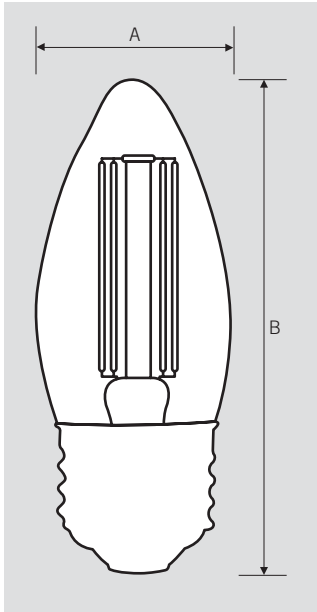

ESSENTIAL SERIES

GENERAL PURPOSE LED BULBS

KT-LED5.5FB11-E26-822-A

REPLACEMENT LAMP

DESCRIPTION

5.5W B11 Lamp | 2200K | ≥ 80 CRI | Straight-tip Amber Chandelier

LAMP TYPE: Filament B11

BASE TYPE: E26 (Medium)

ELECTRICAL AND PERFORMANCE SPECIFICATIONS

Keystone Catalog Number	Description	Color Temp*	Input Voltage	Rated Lamp Wattage	Legacy Equivalent Wattage	Lumens	Efficacy	CRI	Base Type	Beam Angle	Dimmable
KT-LED5.5FB11-E26-822-A	B11 straight-tip chandelier filament bulb; Amber; Dimmable	2200K	120V	5.5W	60W incandescent	500 lm	91 lm/W	≥ 80	E26	360°	Yes

* Color Uniformity: CCT (Correlated Color Temperature) range as per guidelines outlined in ANSI C78.377-2017

KT-LED5.5FB11-E26-822-A

REPLACEMENT LAMP

PHYSICAL CHARACTERISTICS

LAMP DIMENSIONS

A (Diameter)	1.38"
B (Length)	3.46"