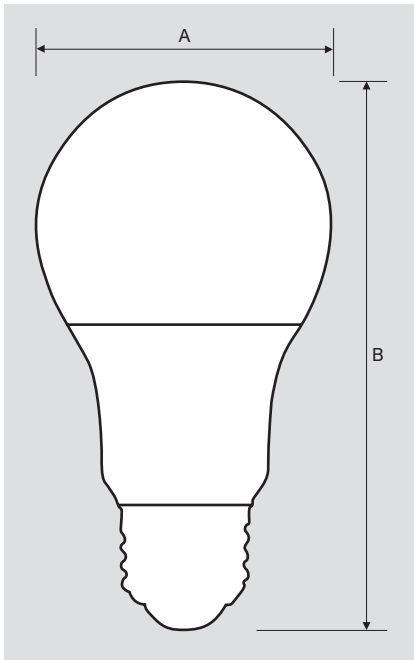

KT-LED9A19-O-9XX REPLACEMENT LAMP

DESCRIPTION

9W A19 Lamp | 2700–5000K | >90 CRI |
 Omni-Directional

LAMP TYPE: A19

BASE TYPE: E26 (Medium)

WATTAGE: 9W

COLOR TEMPERATURE: 2700–5000K

COLOR RENDERING INDEX (CRI): >90

WARRANTY: 3 Years

RATED LIFE: L70 (25,000 Hours)

TYPICAL APPLICATIONS

- Table, desk, and floor lamps
- Wall sconces
- Surface-mount ceiling fixtures
- General lighting
- Pendant lights

PRODUCT FEATURES

- Energy efficient, 80%+ energy savings over legacy equivalents
- Lower heat generation than legacy equivalents
- Durable plastic housing lowers the risk for breakage
- Smooth, diffused lens for comfortable glare-free performance
- ANSI compliant construction ensures fitment for intended applications
- HiCRI LEDs offer enhanced color rendering vs. 80 CRI LEDs, providing ideal clarity, representation, uniformity of illuminated area/objects
- Long life minimizes replacement and maintenance costs
- UL enclosed rated, suitable for use in totally enclosed luminaires
- Operating temperature range –4°F/–20°C to 95°F/35°C
- PF > 0.90
- Smooth, uniform dimming; dimmable to 10%
- UL Listed
- Complies with Part 15 of FCC
- Suitable for use in damp locations
- Title 20 compliant
- Title 24 JA8 compliant (excluding 4000K and 5000K lamps)

PERFORMANCE SPECIFICATIONS

Keystone Catalog Number	Base Type	Rated Lamp Wattage	Legacy Equivalent Wattage	Color Temp	Lumens	Efficacy	Input Voltage	CRI	Beam Angle	Dimmable
KT-LED9A19-O-927	E26	9W	60W halogen	2700K	800	89 lm/W	120V	>90	230°	Yes
KT-LED9A19-O-930	E26	9W	60W halogen	3000K	800	89 lm/W	120V	>90	230°	Yes
KT-LED9A19-O-940	E26	9W	60W halogen	4000K	800	89 lm/W	120V	>90	230°	Yes
KT-LED9A19-O-950	E26	9W	60W halogen	5000K	800	89 lm/W	120V	>90	230°	Yes

KT-LED9A19-O-9XX

REPLACEMENT LAMP

PHYSICAL SPECIFICATIONS

LAMP DIMENSIONS

A (Diameter)	2.36"
B (Length)	4.33"

BASE TYPE: E26 (Medium)

PACKAGING

Carton Quantity	60 pcs
Carton Dimensions	15.55" x 13.07" x 10"
Carton Weight	10.6 lbs