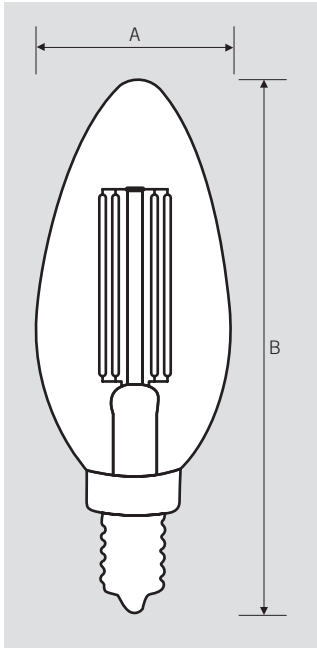

ESSENTIAL SERIES

GENERAL PURPOSE LED BULBS

KT-LED5.5FB11-E12-822-A

REPLACEMENT LAMP

DESCRIPTION

5.5W B11 Lamp | 2200K | ≥80 CRI | Straight-tip Amber Chandelier

LAMP TYPE: Filament B11
BASE TYPE: E12 (Candelabra)
WATTAGE: 5.5W
COLOR TEMPERATURE: 2200K
COLOR RENDERING INDEX (CRI): ≥80
WARRANTY: 3 Years
RATED LIFE: L70 (15,000 Hours)

ELECTRICAL AND PERFORMANCE SPECIFICATIONS

Keystone Catalog Number	Description	Color Temp*	Input Voltage	Rated Lamp Wattage	Legacy Equivalent Wattage	Lumens	Efficacy	CRI	Base Type	Beam Angle	Dimmable
KT-LED5.5FB11-E12-822-A	B11 straight-tip chandelier filament bulb; Amber; Dimmable	2200K	120V	5.5W	60W incandescent	500 lm	91 lm/W	≥80	E12	360°	Yes

* Color Uniformity: CCT (Correlated Color Temperature) range as per guidelines outlined in ANSI C78.377-2017

KT-LED5.5FB11-E12-822-A

REPLACEMENT LAMP

PHYSICAL CHARACTERISTICS

LAMP DIMENSIONS

A (Diameter)	1.38"
B (Length)	3.86"

BASE TYPE: E12 (Candelabra)

RATED LIFE

L70 (Hours)	15,000
-------------	--------

PACKAGING

Carton Quantity	24 pcs
Carton Dimensions	13.00" × 5.10" × 4.72"
Carton Weight	2.65 lbs

ORDERING INFORMATION

ORDER CODE	CARTON QUANTITY	ENERGY STAR UNIQUE ID	EASY CODE	UPC
KT-LED5.5FB11-E12-822-A	24 pcs	2365958	QLJ-50	843654129785