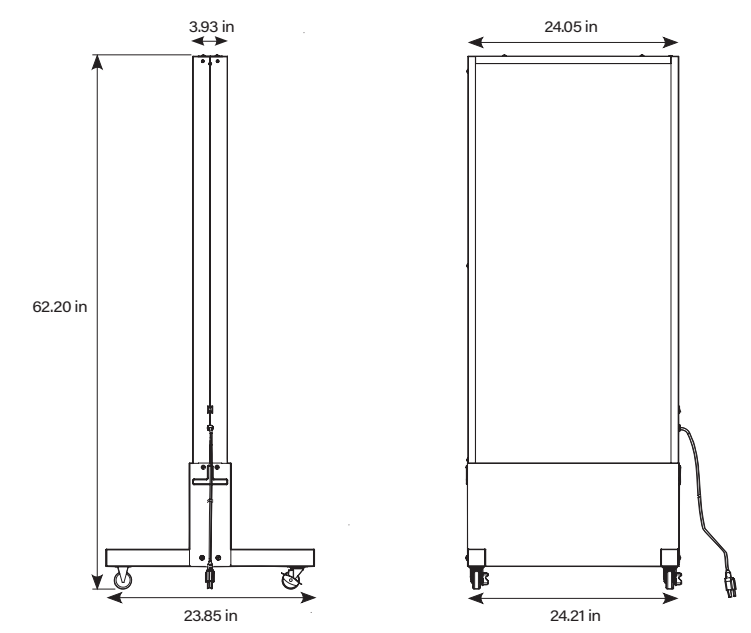

SIGNCHAMP

LED SIGN CABINET

SINCE 1945
KEYSTONE
LIGHT MADE EASY®

**Pre-built double-sided
back-lit LED signage kiosk
for any indoor space**

Easy setup
All lighting components pre-installed

Pre-wired
Just slide in your graphic and plug in

Dual display options
Standing or hanging

**Caster wheels and
hanging cables included**
Place it on the floor, in a window, or from
the ceiling

HORIZONTAL - CEILING HUNG

VERTICAL - FLOOR STAND

PRODUCT NUMBER

KT-SCLED100-24A-DS-865-B

SIGNCHAMP
LED SIGN CABINET

**The ideal solution for your indoor
LED signage needs**

SIGNCHAMP

LED SIGN CABINET

Replaceable graphics

Allows for installation of 1/8"-thick graphic panel on either side of display (graphics not included)