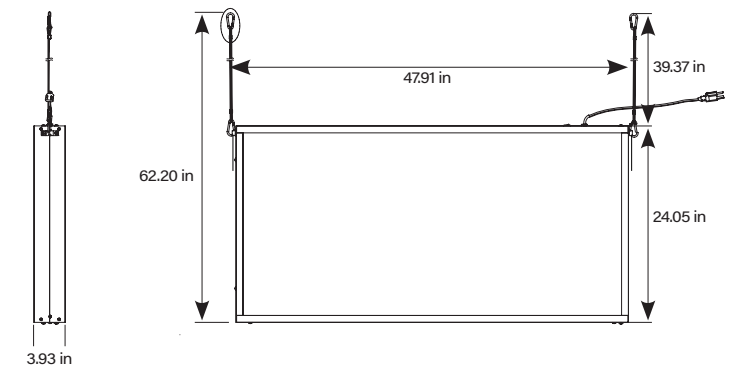

Dual display options
Standing or hanging

**Caster wheels and
hanging cables included**
Place it on the floor, in a window, or from
the ceiling

HORIZONTAL - CEILING HUNG

VERTICAL - FLOOR STAND

PRODUCT NUMBER

KT-SCLED100-24A-DS-865-B

SIGNCHAMP
LED SIGN CABINET

**The ideal solution for your indoor
LED signage needs**

SIGNCHAMP

LED SIGN CABINET

Replaceable graphics

Allows for installation of 1/8"-thick graphic panel on either side of display (graphics not included)