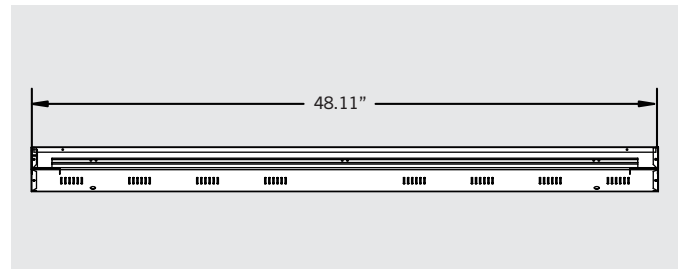

DESCRIPTION

4' LED Tube Ready Highbay Fixture, 4 Lamp. (Lamps Sold Separately)

APPLICATION

Used for indoor highbay, lowbay, warehouse and general lighting applications.

PRODUCT FEATURES

- Designed for use with Single Ended Wiring (Type B) LED T8 tubes
- Post painted white steel body with mirror reflector
- Rated for Dry & Damp locations
- For use with Keystone Single Ended Wiring Direct Drive LED lamps: 25W Max per lamp

Note: In order for UL safety certification to be valid, only Keystone lamps may be installed in the fixture as per product label.

ORDERING INFORMATION

CATALOG NUMBER	CARTON QTY.	EASY CODE	UPC
KT-DDHBLEDT8-4-4L	1	TCC-11	843654123196