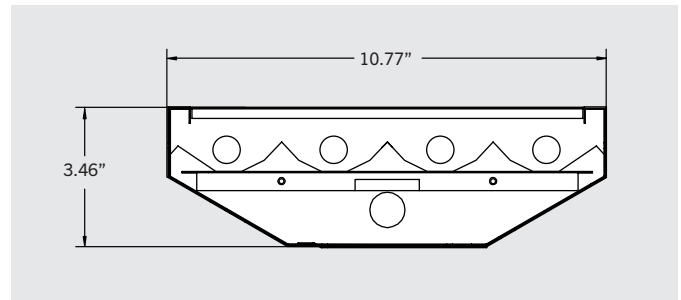

DESCRIPTION

4' LED Tube Ready Highbay Fixture, 4 Lamp. (Lamps Sold Separately)

APPLICATION

Used for indoor highbay, lowbay, warehouse and general lighting applications.

PRODUCT FEATURES

- Designed for use with Single Ended Wiring (Type B) LED T8 tubes
- Post painted white steel body with mirror reflector
- Rated for Dry & Damp locations
- For use with Keystone Single Ended Wiring Direct Drive LED lamps: 25W Max per lamp

Note: In order for UL safety certification to be valid, only Keystone lamps may be installed in the fixture as per product label.

ORDERING INFORMATION

CATALOG NUMBER	CARTON QTY.	EASY CODE	UPC
KT-DDHBLEDT8-4-4L	1	TCC-11	843654123196