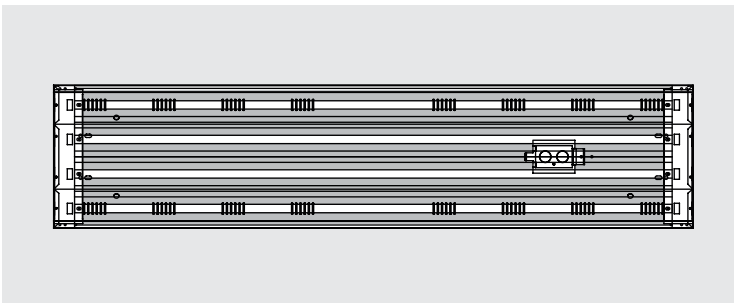

DESCRIPTION

4' LED Tube Ready Highbay Fixture, 4 Lamp. (Lamps Sold Separately)

APPLICATION

Used for indoor highbay, lowbay, warehouse and general lighting applications.

PRODUCT FEATURES

- Designed for use with Single Ended Wiring (Type B) LED T8 tubes
- Post painted white steel body with mirror reflector
- Rated for Dry & Damp locations
- For use with Keystone Single Ended Wiring Direct Drive LED lamps: 25W Max per lamp

Note: In order for UL safety certification to be valid, only Keystone lamps may be installed in the fixture as per product label.

ORDERING INFORMATION

CATALOG NUMBER	CARTON QTY.	EASY CODE	UPC
KT-DDHBLEDT8-4-4L	1	TCC-11	843654123196