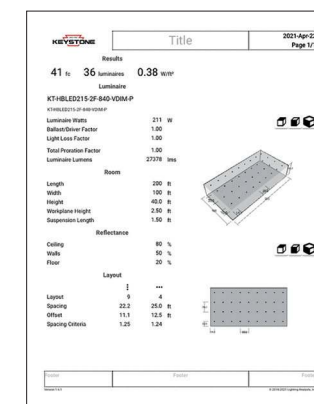

Visit: keystonetech.com/lighting-layout