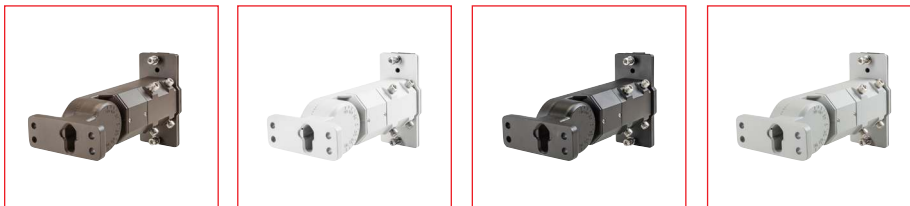

# MOUNTING KITS FOR LED AREA LIGHTS

**DESCRIPTION**

Adjustable and fixed pole, universal slipfitter, trunnion, and wall mount kits for area lights. Available in bronze, white, black, and silver finishes

**SPECIFICATIONS**

**ADJUSTABLE POLE MOUNT**

Catalog Number	Description
KT-ALED-PMA-1-KIT	Suitable for round or square poles   Bronze
KT-ALED-PMA-1-KIT-W	Suitable for round or square poles   White
KT-ALED-PMA-1-KIT-B	Suitable for round or square poles   Black
KT-ALED-PMA-1-KIT-S	Suitable for round or square poles   Silver

**FIXED POLE MOUNT**

Catalog Number	Description
KT-ALED-PM-1-KIT	Suitable for round or square poles   Bronze
KT-ALED-PM-1-KIT-W	Suitable for round or square poles   White
KT-ALED-PM-1-KIT-B	Suitable for round or square poles   Black
KT-ALED-PM-1-KIT-S	Suitable for round or square poles   Silver

# MOUNTING KITS FOR LED AREA LIGHTS

**SPECIFICATIONS** (continued)

**UNIVERSAL SLIPFITTER MOUNT**

Catalog Number	Description
KT-ALED-USF-1-KIT	Suitable for 2 3/8" tenon, square or round poles   Bronze
KT-ALED-USF-1-KIT-W	Suitable for 2 3/8" tenon, square or round poles   White
KT-ALED-USF-1-KIT-B	Suitable for 2 3/8" tenon, square or round poles   Black
KT-ALED-USF-1-KIT-S	Suitable for 2 3/8" tenon, square or round poles   Silver