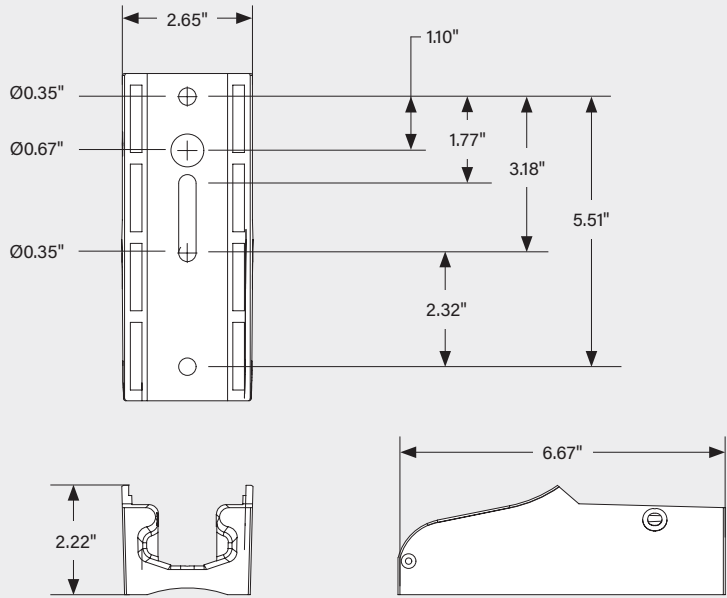

MOUNTING KITS FOR LED AREA LIGHTS

PHYSICAL SPECIFICATIONS

MOUNTING BOLT PATTERN