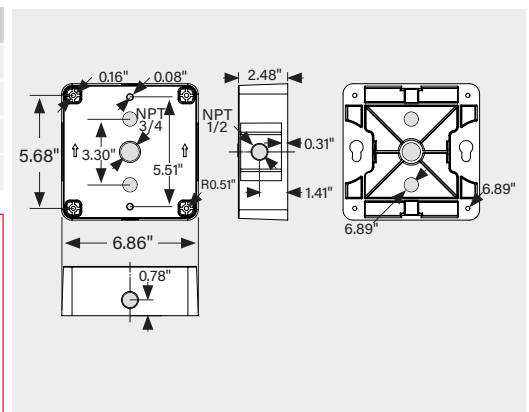

WALL MOUNT

Catalog Number	Description
KT-ALED-WM-1-KIT	For use with adjustable or fixed pole mounts | Bronze
KT-ALED-WM-1-KIT-W	For use with adjustable or fixed pole mounts | White
KT-ALED-WM-1-KIT-B	For use with adjustable or fixed pole mounts | Black
KT-ALED-WM-1-KIT-S	For use with adjustable or fixed pole mounts | Silver