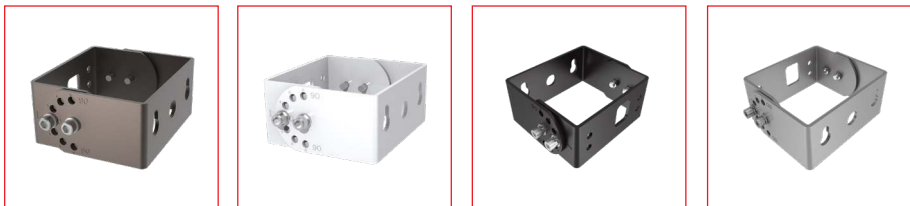

**SPECIFICATIONS**

**ADJUSTABLE POLE MOUNT**

Catalog Number	Description
KT-ALED-PMA-1-KIT	Suitable for round or square poles   Bronze
KT-ALED-PMA-1-KIT-W	Suitable for round or square poles   White
KT-ALED-PMA-1-KIT-B	Suitable for round or square poles   Black
KT-ALED-PMA-1-KIT-S	Suitable for round or square poles   Silver

**FIXED POLE MOUNT**

Catalog Number	Description
KT-ALED-PM-1-KIT	Suitable for round or square poles   Bronze
KT-ALED-PM-1-KIT-W	Suitable for round or square poles   White
KT-ALED-PM-1-KIT-B	Suitable for round or square poles   Black
KT-ALED-PM-1-KIT-S	Suitable for round or square poles   Silver

# MOUNTING KITS FOR LED AREA LIGHTS

**SPECIFICATIONS** (continued)

**UNIVERSAL SLIPFITTER MOUNT**

Catalog Number	Description
KT-ALED-USF-1-KIT	Suitable for 2 3/8" tenon, square or round poles   Bronze
KT-ALED-USF-1-KIT-W	Suitable for 2 3/8" tenon, square or round poles   White
KT-ALED-USF-1-KIT-B	Suitable for 2 3/8" tenon, square or round poles   Black
KT-ALED-USF-1-KIT-S	Suitable for 2 3/8" tenon, square or round poles   Silver

**TRUNNION MOUNT**

Catalog Number	Description
KT-ALED-TM-1-KIT	Suitable for surface mount installation   Bronze
KT-ALED-TM-1-KIT-W	Suitable for surface mount installation   White
KT-ALED-TM-1-KIT-B	Suitable for surface mount installation   Black
KT-ALED-TM-1-KIT-S	Suitable for surface mount installation   Silver