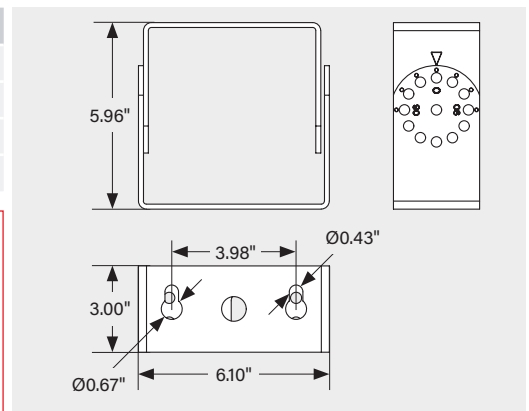

TRUNNION MOUNT

Catalog Number	Description
KT-ALED-TM-1-KIT	Suitable for surface mount installation | Bronze
KT-ALED-TM-1-KIT-W	Suitable for surface mount installation | White
KT-ALED-TM-1-KIT-B	Suitable for surface mount installation | Black
KT-ALED-TM-1-KIT-S	Suitable for surface mount installation | Silver