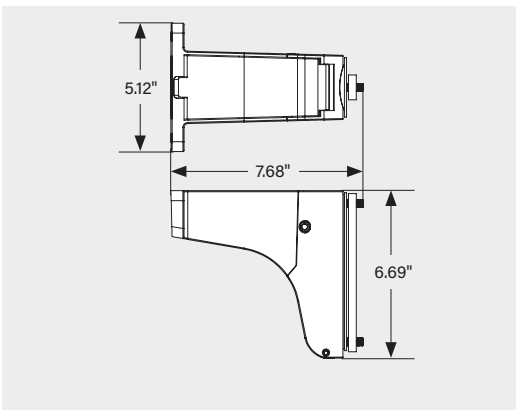

FIXED POLE MOUNT

Catalog Number	Description
KT-ALED-PM-1-KIT	Suitable for round or square poles | Bronze
KT-ALED-PM-1-KIT-W	Suitable for round or square poles | White
KT-ALED-PM-1-KIT-B	Suitable for round or square poles | Black
KT-ALED-PM-1-KIT-S	Suitable for round or square poles | Silver