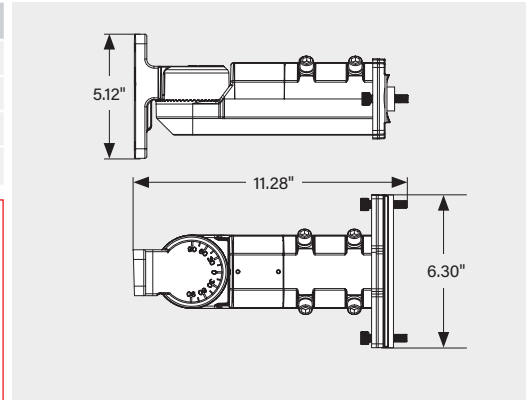

**FIXED POLE MOUNT**

Catalog Number	Description
KT-ALED-PM-1-KIT	Suitable for round or square poles   Bronze
KT-ALED-PM-1-KIT-W	Suitable for round or square poles   White
KT-ALED-PM-1-KIT-B	Suitable for round or square poles   Black
KT-ALED-PM-1-KIT-S	Suitable for round or square poles   Silver

# MOUNTING KITS FOR LED AREA LIGHTS

**SPECIFICATIONS** (continued)

**UNIVERSAL SLIPFITTER MOUNT**

Catalog Number	Description
KT-ALED-USF-1-KIT	Suitable for 2 3/8" tenon, square or round poles   Bronze
KT-ALED-USF-1-KIT-W	Suitable for 2 3/8" tenon, square or round poles   White
KT-ALED-USF-1-KIT-B	Suitable for 2 3/8" tenon, square or round poles   Black
KT-ALED-USF-1-KIT-S	Suitable for 2 3/8" tenon, square or round poles   Silver