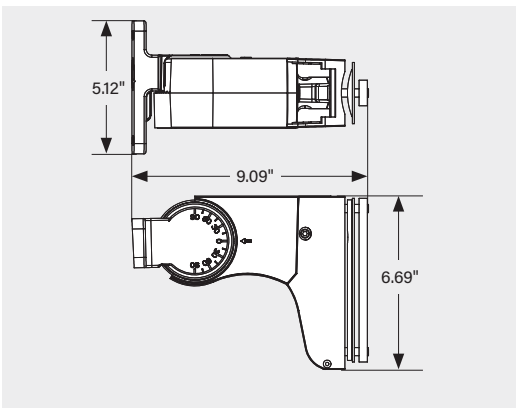

**SPECIFICATIONS**

**ADJUSTABLE POLE MOUNT**

Catalog Number	Description
KT-ALED-PMA-1-KIT	Suitable for round or square poles   Bronze
KT-ALED-PMA-1-KIT-W	Suitable for round or square poles   White
KT-ALED-PMA-1-KIT-B	Suitable for round or square poles   Black
KT-ALED-PMA-1-KIT-S	Suitable for round or square poles   Silver