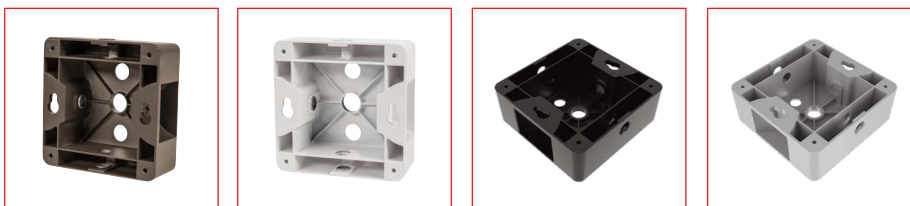

WALL MOUNT

Catalog Number	Description
KT-ALED-WM-1-KIT	For use with adjustable or fixed pole mounts | Bronze
KT-ALED-WM-1-KIT-W	For use with adjustable or fixed pole mounts | White
KT-ALED-WM-1-KIT-B	For use with adjustable or fixed pole mounts | Black
KT-ALED-WM-1-KIT-S	For use with adjustable or fixed pole mounts | Silver